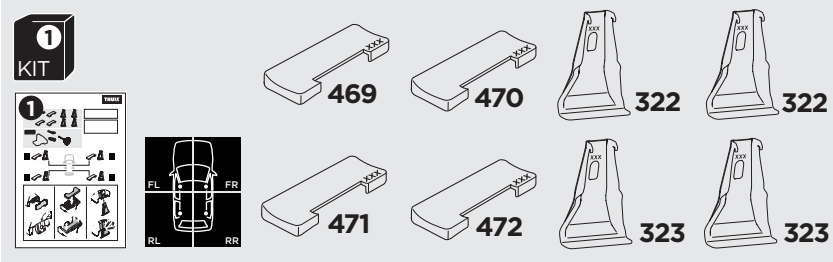

## Kit 145152

HONDA Fit, 5-dr Hatchback, 14-20 / \*15-20

HONDA Jazz, 5-dr Hatchback, 14-20

\*North America

ISO 11154-E

 THULE WingBar Evo  THULE WingBar Edge  THULE WingBar  THULE SquareBar Evo	Evo X (scale)	Edge X (scale)
HONDA Fit, 5-dr Hatchback, 14-20 / *15-20	34	K
HONDA Jazz, 5-dr Hatchback, 14-20	34	K

 THULE ProBar Evo  THULE SlideBar Evo	X (mm/inch)
HONDA Fit, 5-dr Hatchback, 14-20 / *15-20	991 mm / 39"
HONDA Jazz, 5-dr Hatchback, 14-20	991 mm / 39"

 THULE WingBar Evo  THULE WingBar Edge  THULE WingBar  THULE SquareBar Evo	Evo Y (scale)	Edge Y (scale)
HONDA Fit, 5-dr Hatchback, 14-20 / *15-20	24,5	L
HONDA Jazz, 5-dr Hatchback, 14-20	24,5	L

 THULE ProBar Evo  THULE SlideBar Evo	Y (mm/inch)
HONDA Fit, 5-dr Hatchback, 14-20 / *15-20	896 mm / 35 1/4"
HONDA Jazz, 5-dr Hatchback, 14-20	896 mm / 35 1/4"

	W (mm/inch)	Z (mm/inch)
HONDA Fit, 5-dr Hatchback, 14-20 / *15-20	700 mm / 27 1/2"	310 mm / 12 1/4"
HONDA Jazz, 5-dr Hatchback, 14-20	700 mm / 27 1/2"	310 mm / 12 1/4"