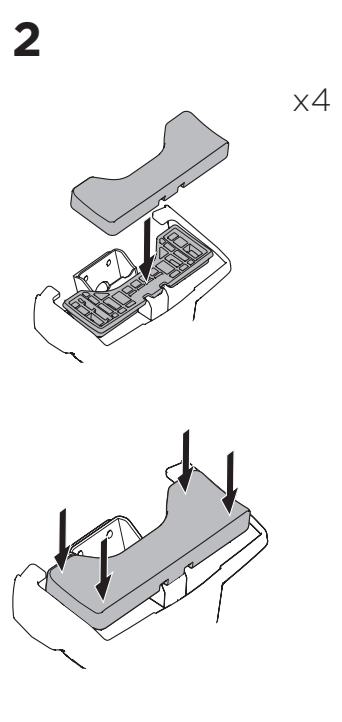

## Kit 145152

HONDA Fit, 5-dr Hatchback, 14-20 / \*15-20

HONDA Jazz, 5-dr Hatchback, 14-20

\*North America

ISO 11154-E

 THULE WingBar Evo  THULE WingBar Edge  THULE WingBar  THULE SquareBar Evo	Evo X (scale)	Edge X (scale)
HONDA Fit, 5-dr Hatchback, 14-20 / *15-20	34	K
HONDA Jazz, 5-dr Hatchback, 14-20	34	K

 THULE ProBar Evo  THULE SlideBar Evo	X (mm/inch)
HONDA Fit, 5-dr Hatchback, 14-20 / *15-20	991 mm / 39"
HONDA Jazz, 5-dr Hatchback, 14-20	991 mm / 39"

 THULE WingBar Evo  THULE WingBar Edge  THULE WingBar  THULE SquareBar Evo	Evo Y (scale)	Edge Y (scale)
HONDA Fit, 5-dr Hatchback, 14-20 / *15-20	24,5	L
HONDA Jazz, 5-dr Hatchback, 14-20	24,5	L

 THULE ProBar Evo  THULE SlideBar Evo	Y (mm/inch)
HONDA Fit, 5-dr Hatchback, 14-20 / *15-20	896 mm / 35 1/4"
HONDA Jazz, 5-dr Hatchback, 14-20	896 mm / 35 1/4"

	W (mm/inch)	Z (mm/inch)
HONDA Fit, 5-dr Hatchback, 14-20 / *15-20	700 mm / 27 1/2"	310 mm / 12 1/4"
HONDA Jazz, 5-dr Hatchback, 14-20	700 mm / 27 1/2"	310 mm / 12 1/4"