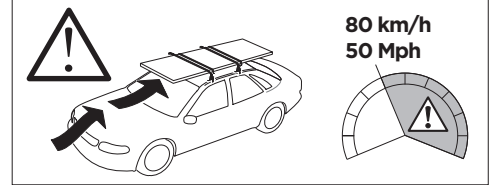

1

Kit 145152

HONDA Fit, 5-dr Hatchback, 14-20 / *15-20

HONDA Jazz, 5-dr Hatchback, 14-20

*North America

ISO 11154-E

THULE WingBar Evo THULE WingBar Edge THULE WingBar THULE SquareBar Evo	Evo X (scale)	Edge X (scale)
HONDA Fit, 5-dr Hatchback, 14-20 / *15-20	34	K
HONDA Jazz, 5-dr Hatchback, 14-20	34	K

THULE ProBar Evo THULE SlideBar Evo	X (mm/inch)
HONDA Fit, 5-dr Hatchback, 14-20 / *15-20	991 mm / 39"
HONDA Jazz, 5-dr Hatchback, 14-20	991 mm / 39"

THULE WingBar Evo THULE WingBar Edge THULE WingBar THULE SquareBar Evo	Evo Y (scale)	Edge Y (scale)
HONDA Fit, 5-dr Hatchback, 14-20 / *15-20	24,5	L
HONDA Jazz, 5-dr Hatchback, 14-20	24,5	L

THULE ProBar Evo THULE SlideBar Evo	Y (mm/inch)
HONDA Fit, 5-dr Hatchback, 14-20 / *15-20	896 mm / 35 1/4"
HONDA Jazz, 5-dr Hatchback, 14-20	896 mm / 35 1/4"

	W (mm/inch)	Z (mm/inch)
HONDA Fit, 5-dr Hatchback, 14-20 / *15-20	700 mm / 27 1/2"	310 mm / 12 1/4"
HONDA Jazz, 5-dr Hatchback, 14-20	700 mm / 27 1/2"	310 mm / 12 1/4"