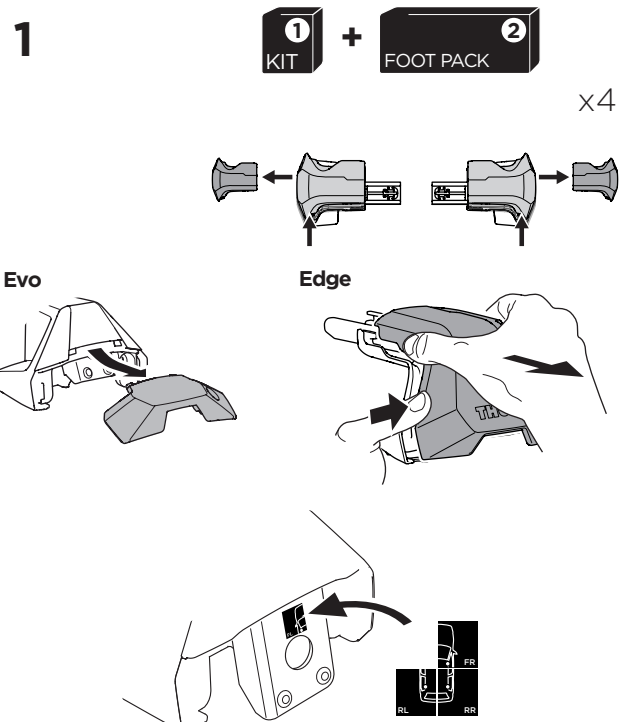

## Kit 145152

HONDA Fit, 5-dr Hatchback, 14-20 / \*15-20

HONDA Jazz, 5-dr Hatchback, 14-20

\*North America

ISO 11154-E

 THULE WingBar Evo  THULE WingBar Edge  THULE WingBar  THULE SquareBar Evo	Evo X (scale)	Edge X (scale)
HONDA Fit, 5-dr Hatchback, 14-20 / *15-20	34	K
HONDA Jazz, 5-dr Hatchback, 14-20	34	K

 THULE ProBar Evo  THULE SlideBar Evo	X (mm/inch)
HONDA Fit, 5-dr Hatchback, 14-20 / *15-20	991 mm / 39"
HONDA Jazz, 5-dr Hatchback, 14-20	991 mm / 39"

 THULE WingBar Evo  THULE WingBar Edge  THULE WingBar  THULE SquareBar Evo	Evo Y (scale)	Edge Y (scale)
HONDA Fit, 5-dr Hatchback, 14-20 / *15-20	24,5	L
HONDA Jazz, 5-dr Hatchback, 14-20	24,5	L

 THULE ProBar Evo  THULE SlideBar Evo	Y (mm/inch)
HONDA Fit, 5-dr Hatchback, 14-20 / *15-20	896 mm / 35 1/4"
HONDA Jazz, 5-dr Hatchback, 14-20	896 mm / 35 1/4"

	W (mm/inch)	Z (mm/inch)
HONDA Fit, 5-dr Hatchback, 14-20 / *15-20	700 mm / 27 1/2"	310 mm / 12 1/4"
HONDA Jazz, 5-dr Hatchback, 14-20	700 mm / 27 1/2"	310 mm / 12 1/4"