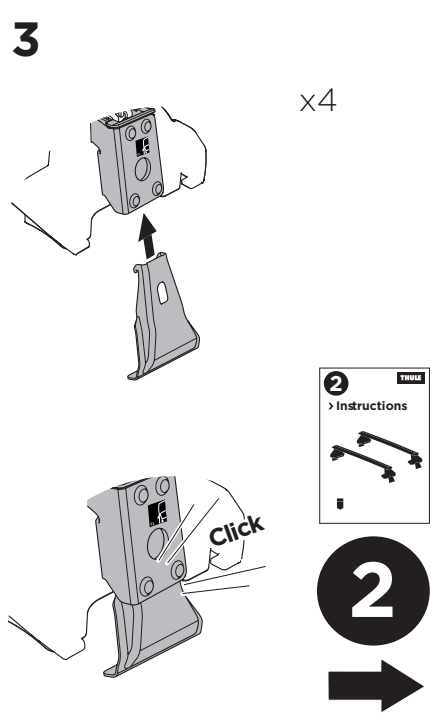

## Kit 145152

HONDA Fit, 5-dr Hatchback, 14-20 / \*15-20

HONDA Jazz, 5-dr Hatchback, 14-20

\*North America

ISO 11154-E

 THULE WingBar Evo  THULE WingBar Edge  THULE WingBar  THULE SquareBar Evo	Evo X (scale)	Edge X (scale)
HONDA Fit, 5-dr Hatchback, 14-20 / *15-20	34	K
HONDA Jazz, 5-dr Hatchback, 14-20	34	K

 THULE ProBar Evo  THULE SlideBar Evo	X (mm/inch)
HONDA Fit, 5-dr Hatchback, 14-20 / *15-20	991 mm / 39"
HONDA Jazz, 5-dr Hatchback, 14-20	991 mm / 39"

 THULE WingBar Evo  THULE WingBar Edge  THULE WingBar  THULE SquareBar Evo	Evo Y (scale)	Edge Y (scale)
HONDA Fit, 5-dr Hatchback, 14-20 / *15-20	24,5	L
HONDA Jazz, 5-dr Hatchback, 14-20	24,5	L

 THULE ProBar Evo  THULE SlideBar Evo	Y (mm/inch)
HONDA Fit, 5-dr Hatchback, 14-20 / *15-20	896 mm / 35 1/4"
HONDA Jazz, 5-dr Hatchback, 14-20	896 mm / 35 1/4"

	W (mm/inch)	Z (mm/inch)
HONDA Fit, 5-dr Hatchback, 14-20 / *15-20	700 mm / 27 1/2"	310 mm / 12 1/4"
HONDA Jazz, 5-dr Hatchback, 14-20	700 mm / 27 1/2"	310 mm / 12 1/4"