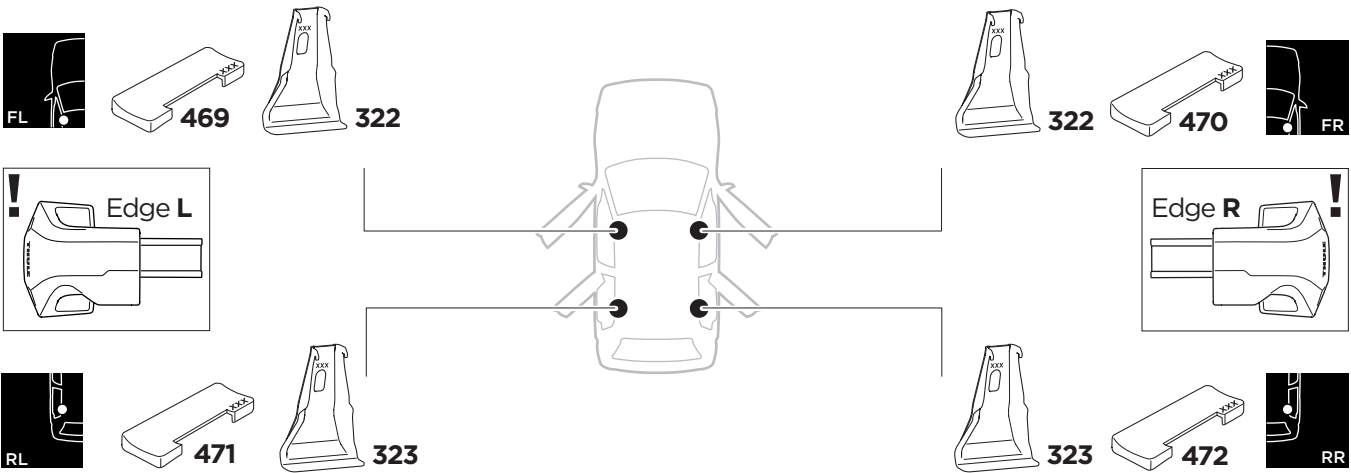

## Kit 145152

HONDA Fit, 5-dr Hatchback, 14-20 / \*15-20

HONDA Jazz, 5-dr Hatchback, 14-20

\*North America

ISO 11154-E

 THULE WingBar Evo  THULE WingBar Edge  THULE WingBar  THULE SquareBar Evo	Evo X (scale)	Edge X (scale)
HONDA Fit, 5-dr Hatchback, 14-20 / *15-20	34	K
HONDA Jazz, 5-dr Hatchback, 14-20	34	K

 THULE ProBar Evo  THULE SlideBar Evo	X (mm/inch)
HONDA Fit, 5-dr Hatchback, 14-20 / *15-20	991 mm / 39"
HONDA Jazz, 5-dr Hatchback, 14-20	991 mm / 39"

 THULE WingBar Evo  THULE WingBar Edge  THULE WingBar  THULE SquareBar Evo	Evo Y (scale)	Edge Y (scale)
HONDA Fit, 5-dr Hatchback, 14-20 / *15-20	24,5	L
HONDA Jazz, 5-dr Hatchback, 14-20	24,5	L

 THULE ProBar Evo  THULE SlideBar Evo	Y (mm/inch)
HONDA Fit, 5-dr Hatchback, 14-20 / *15-20	896 mm / 35 1/4"
HONDA Jazz, 5-dr Hatchback, 14-20	896 mm / 35 1/4"

	W (mm/inch)	Z (mm/inch)
HONDA Fit, 5-dr Hatchback, 14-20 / *15-20	700 mm / 27 1/2"	310 mm / 12 1/4"
HONDA Jazz, 5-dr Hatchback, 14-20	700 mm / 27 1/2"	310 mm / 12 1/4"