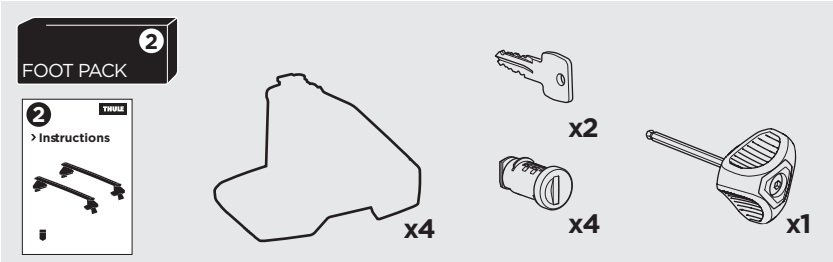

## Kit 145152

HONDA Fit, 5-dr Hatchback, 14-20 / \*15-20

HONDA Jazz, 5-dr Hatchback, 14-20

\*North America

ISO 11154-E

 THULE WingBar Evo  THULE WingBar Edge  THULE WingBar  THULE SquareBar Evo	Evo X (scale)	Edge X (scale)
HONDA Fit, 5-dr Hatchback, 14-20 / *15-20	34	K
HONDA Jazz, 5-dr Hatchback, 14-20	34	K

 THULE ProBar Evo  THULE SlideBar Evo	X (mm/inch)
HONDA Fit, 5-dr Hatchback, 14-20 / *15-20	991 mm / 39"
HONDA Jazz, 5-dr Hatchback, 14-20	991 mm / 39"

 THULE WingBar Evo  THULE WingBar Edge  THULE WingBar  THULE SquareBar Evo	Evo Y (scale)	Edge Y (scale)
HONDA Fit, 5-dr Hatchback, 14-20 / *15-20	24,5	L
HONDA Jazz, 5-dr Hatchback, 14-20	24,5	L

 THULE ProBar Evo  THULE SlideBar Evo	Y (mm/inch)
HONDA Fit, 5-dr Hatchback, 14-20 / *15-20	896 mm / 35 1/4"
HONDA Jazz, 5-dr Hatchback, 14-20	896 mm / 35 1/4"

	W (mm/inch)	Z (mm/inch)
HONDA Fit, 5-dr Hatchback, 14-20 / *15-20	700 mm / 27 1/2"	310 mm / 12 1/4"
HONDA Jazz, 5-dr Hatchback, 14-20	700 mm / 27 1/2"	310 mm / 12 1/4"