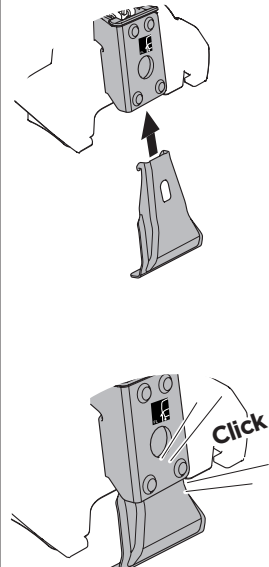

x4

Evo

Edge

2

x4

3

x4

THULE WingBar Evo	THULE WingBar Edge	THULE WingBar	THULE SquareBar Evo	Evo X (scale)	Edge X (scale)
HYUNDAI i30, 5-dr Hatchback, 17-				40	Q
HYUNDAI i30 Fastback, 5-dr Hatchback, 18- (with glassroof)				45	G

THULE ProBar Evo	THULE SlideBar Evo	X (mm/inch)
HYUNDAI i30, 5-dr Hatchback, 17-		1051 mm / 41 ³ / ₈ "
HYUNDAI i30 Fastback, 5-dr Hatchback, 18- (with glassroof)		1101 mm / 43 ³ / ₈ "

THULE WingBar Evo	THULE WingBar Edge	THULE WingBar	THULE SquareBar Evo	Evo Y (scale)	Edge Y (scale)
HYUNDAI i30, 5-dr Hatchback, 17-				36,5	F
HYUNDAI i30 Fastback, 5-dr Hatchback, 18- (with glassroof)				40	Q

THULE ProBar Evo	THULE SlideBar Evo	Y (mm/inch)
HYUNDAI i30, 5-dr Hatchback, 17-		1016 mm / 40"
HYUNDAI i30 Fastback, 5-dr Hatchback, 18- (with glassroof)		1051 mm / 41 ³ / ₈ "

	W (mm/inch)	Z (mm/inch)
HYUNDAI i30, 5-dr Hatchback, 17-	710 mm / 28"	200 mm / 7 ⁷ / ₈ "
HYUNDAI i30 Fastback, 5-dr Hatchback, 18- (with glassroof)	600 mm / 23 ⁵ / ₈ "	225 mm / 8 ⁷ / ₈ "