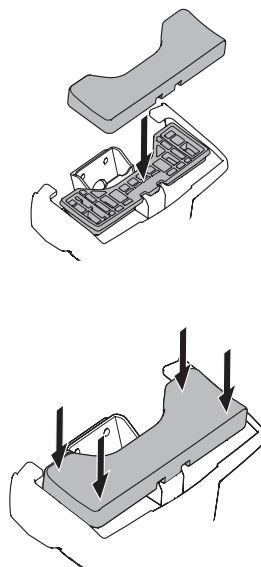

x4

Evo

Edge

2

x4

3

x4

THULE WingBar Evo	THULE WingBar Edge	THULE WingBar	THULE SquareBar Evo	Evo X (scale)	Edge X (scale)
HYUNDAI i30, 5-dr Hatchback, 17-				40	Q
HYUNDAI i30 Fastback, 5-dr Hatchback, 18- (with glassroof)				45	G

THULE ProBar Evo	THULE SlideBar Evo	X (mm/inch)
HYUNDAI i30, 5-dr Hatchback, 17-		1051 mm / 41 ³ / ₈ "
HYUNDAI i30 Fastback, 5-dr Hatchback, 18- (with glassroof)		1101 mm / 43 ³ / ₈ "

THULE WingBar Evo	THULE WingBar Edge	THULE WingBar	THULE SquareBar Evo	Evo Y (scale)	Edge Y (scale)
HYUNDAI i30, 5-dr Hatchback, 17-				36,5	F
HYUNDAI i30 Fastback, 5-dr Hatchback, 18- (with glassroof)				40	Q

THULE ProBar Evo	THULE SlideBar Evo	Y (mm/inch)
HYUNDAI i30, 5-dr Hatchback, 17-		1016 mm / 40"
HYUNDAI i30 Fastback, 5-dr Hatchback, 18- (with glassroof)		1051 mm / 41 ³ / ₈ "

	W (mm/inch)	Z (mm/inch)
HYUNDAI i30, 5-dr Hatchback, 17-	710 mm / 28"	200 mm / 7 ⁷ / ₈ "
HYUNDAI i30 Fastback, 5-dr Hatchback, 18- (with glassroof)	600 mm / 23 ⁵ / ₈ "	225 mm / 8 ⁷ / ₈ "