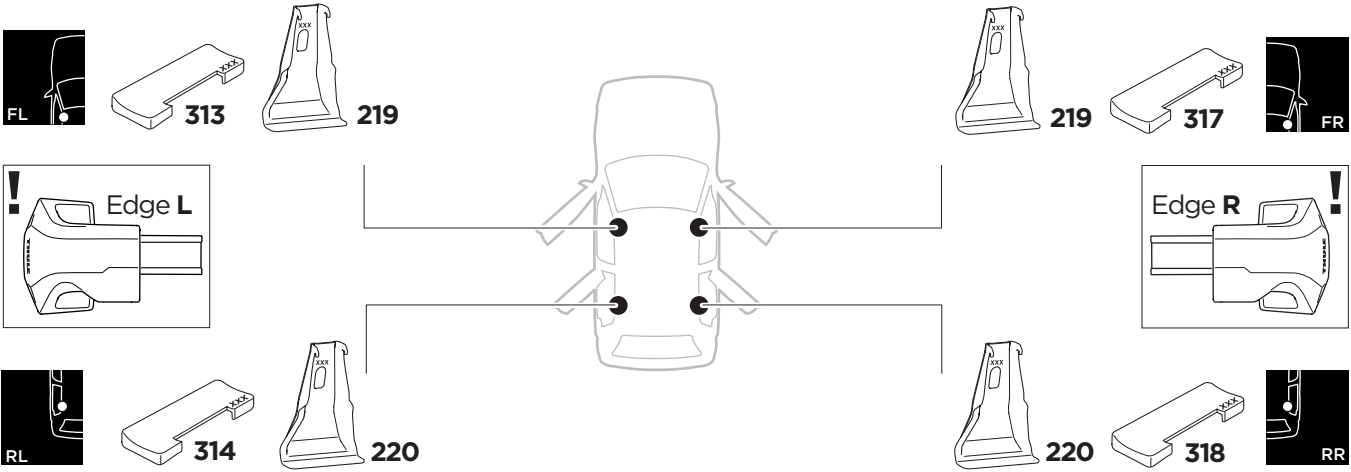

1

Kit 145092

HOLDEN/OPEL/VAUXHALL Insignia, 4-dr Sedan, 08-17

HOLDEN/OPEL/VAUXHALL Insignia, 5-dr Hatchback, 08-17

ISO 11154-E

THULE WingBar Evo	THULE WingBar Edge	THULE WingBar	THULE SquareBar Evo	Evo X (scale)	Edge X (scale)
HOLDEN/OPEL/VAUXHALL Insignia, 4-dr Sedan, 08-17				45	G
HOLDEN/OPEL/VAUXHALL Insignia, 5-dr Hatchback, 08-17				45,5	F

THULE ProBar Evo	THULE SlideBar Evo	X (mm/inch)
HOLDEN/OPEL/VAUXHALL Insignia, 4-dr Sedan, 08-17		1101 mm / 43 ³ / ₈ "
HOLDEN/OPEL/VAUXHALL Insignia, 5-dr Hatchback, 08-17		1106 mm / 43 ¹ / ₂ "

THULE WingBar Evo	THULE WingBar Edge	THULE WingBar	THULE SquareBar Evo	Evo Y (scale)	Edge Y (scale)
HOLDEN/OPEL/VAUXHALL Insignia, 4-dr Sedan, 08-17				37,5	D
HOLDEN/OPEL/VAUXHALL Insignia, 5-dr Hatchback, 08-17				38,5	B

THULE ProBar Evo	THULE SlideBar Evo	Y (mm/inch)
HOLDEN/OPEL/VAUXHALL Insignia, 4-dr Sedan, 08-17		1026 mm / 40 ³ / ₈ "
HOLDEN/OPEL/VAUXHALL Insignia, 5-dr Hatchback, 08-17		1036 mm / 40 ³ / ₄ "

	W (mm/inch)	Z (mm/inch)
HOLDEN/OPEL/VAUXHALL Insignia, 4-dr Sedan, 08-17	740 mm / 29 ¹ / ₈ "	130 mm / 5 ¹ / ₈ "
HOLDEN/OPEL/VAUXHALL Insignia, 5-dr Hatchback, 08-17	735 mm / 28 ⁷ / ₈ "	125 mm / 4 ⁷ / ₈ "