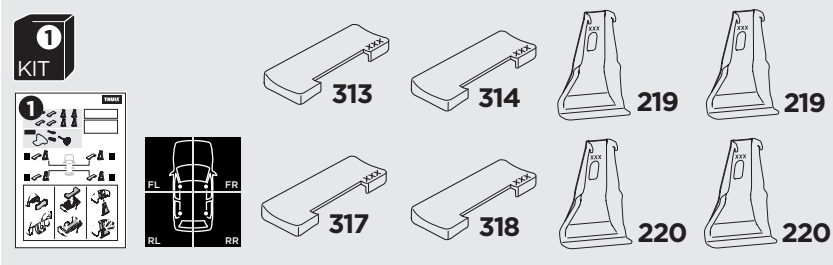

1

Kit 145092

HOLDEN/OPEL/VAUXHALL Insignia, 4-dr Sedan, 08-17

HOLDEN/OPEL/VAUXHALL Insignia, 5-dr Hatchback, 08-17

ISO 11154-E

THULE WingBar Evo	THULE WingBar Edge	THULE WingBar	THULE SquareBar Evo	Evo X (scale)	Edge X (scale)
HOLDEN/OPEL/VAUXHALL Insignia, 4-dr Sedan, 08-17				45	G
HOLDEN/OPEL/VAUXHALL Insignia, 5-dr Hatchback, 08-17				45,5	F

THULE ProBar Evo	THULE SlideBar Evo	X (mm/inch)
HOLDEN/OPEL/VAUXHALL Insignia, 4-dr Sedan, 08-17		1101 mm / 43 ³ / ₈ "
HOLDEN/OPEL/VAUXHALL Insignia, 5-dr Hatchback, 08-17		1106 mm / 43 ¹ / ₂ "

THULE WingBar Evo	THULE WingBar Edge	THULE WingBar	THULE SquareBar Evo	Evo Y (scale)	Edge Y (scale)
HOLDEN/OPEL/VAUXHALL Insignia, 4-dr Sedan, 08-17				37,5	D
HOLDEN/OPEL/VAUXHALL Insignia, 5-dr Hatchback, 08-17				38,5	B

THULE ProBar Evo	THULE SlideBar Evo	Y (mm/inch)
HOLDEN/OPEL/VAUXHALL Insignia, 4-dr Sedan, 08-17		1026 mm / 40 ³ / ₈ "
HOLDEN/OPEL/VAUXHALL Insignia, 5-dr Hatchback, 08-17		1036 mm / 40 ³ / ₄ "

	W (mm/inch)	Z (mm/inch)
HOLDEN/OPEL/VAUXHALL Insignia, 4-dr Sedan, 08-17	740 mm / 29 ¹ / ₈ "	130 mm / 5 ¹ / ₈ "
HOLDEN/OPEL/VAUXHALL Insignia, 5-dr Hatchback, 08-17	735 mm / 28 ⁷ / ₈ "	125 mm / 4 ⁷ / ₈ "