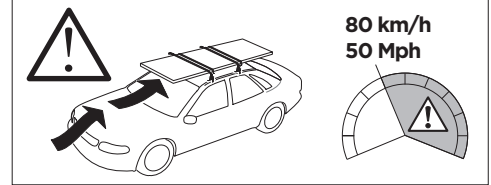

1

Kit 145092

HOLDEN/OPEL/VAUXHALL Insignia, 4-dr Sedan, 08-17

HOLDEN/OPEL/VAUXHALL Insignia, 5-dr Hatchback, 08-17

ISO 11154-E

THULE WingBar Evo	THULE WingBar Edge	THULE WingBar	THULE SquareBar Evo	Evo X (scale)	Edge X (scale)
HOLDEN/OPEL/VAUXHALL Insignia, 4-dr Sedan, 08-17				45	G
HOLDEN/OPEL/VAUXHALL Insignia, 5-dr Hatchback, 08-17				45,5	F

THULE ProBar Evo	THULE SlideBar Evo	X (mm/inch)
HOLDEN/OPEL/VAUXHALL Insignia, 4-dr Sedan, 08-17		1101 mm / 43 ³ / ₈ "
HOLDEN/OPEL/VAUXHALL Insignia, 5-dr Hatchback, 08-17		1106 mm / 43 ¹ / ₂ "

THULE WingBar Evo	THULE WingBar Edge	THULE WingBar	THULE SquareBar Evo	Evo Y (scale)	Edge Y (scale)
HOLDEN/OPEL/VAUXHALL Insignia, 4-dr Sedan, 08-17				37,5	D
HOLDEN/OPEL/VAUXHALL Insignia, 5-dr Hatchback, 08-17				38,5	B