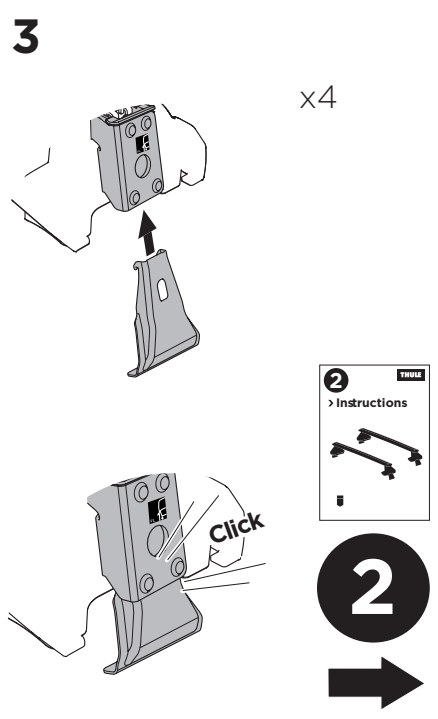

1

Kit 145092

HOLDEN/OPEL/VAUXHALL Insignia, 4-dr Sedan, 08-17

HOLDEN/OPEL/VAUXHALL Insignia, 5-dr Hatchback, 08-17

ISO 11154-E

THULE WingBar Evo	THULE WingBar Edge	THULE WingBar	THULE SquareBar Evo	Evo X (scale)	Edge X (scale)
HOLDEN/OPEL/VAUXHALL Insignia, 4-dr Sedan, 08-17				45	G
HOLDEN/OPEL/VAUXHALL Insignia, 5-dr Hatchback, 08-17				45,5	F

THULE ProBar Evo	THULE SlideBar Evo	X (mm/inch)
HOLDEN/OPEL/VAUXHALL Insignia, 4-dr Sedan, 08-17		1101 mm / 43 ³ / ₈ "
HOLDEN/OPEL/VAUXHALL Insignia, 5-dr Hatchback, 08-17		1106 mm / 43 ¹ / ₂ "

THULE WingBar Evo	THULE WingBar Edge	THULE WingBar	THULE SquareBar Evo	Evo Y (scale)	Edge Y (scale)
HOLDEN/OPEL/VAUXHALL Insignia, 4-dr Sedan, 08-17				37,5	D
HOLDEN/OPEL/VAUXHALL Insignia, 5-dr Hatchback, 08-17				38,5	B

THULE ProBar Evo	THULE SlideBar Evo	Y (mm/inch)
HOLDEN/OPEL/VAUXHALL Insignia, 4-dr Sedan, 08-17		1026 mm / 40 ³ / ₈ "
HOLDEN/OPEL/VAUXHALL Insignia, 5-dr Hatchback, 08-17		1036 mm / 40 ³ / ₄ "

	W (mm/inch)	Z (mm/inch)
HOLDEN/OPEL/VAUXHALL Insignia, 4-dr Sedan, 08-17	740 mm / 29 ¹ / ₈ "	130 mm / 5 ¹ / ₈ "
HOLDEN/OPEL/VAUXHALL Insignia, 5-dr Hatchback, 08-17	735 mm / 28 ⁷ / ₈ "	125 mm / 4 ⁷ / ₈ "