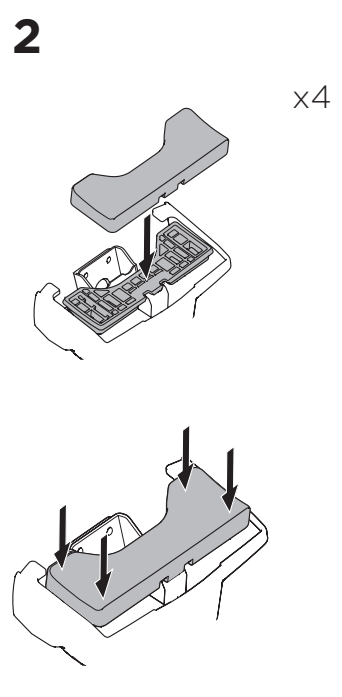

1

Kit 145092

HOLDEN/OPEL/VAUXHALL Insignia, 4-dr Sedan, 08-17

HOLDEN/OPEL/VAUXHALL Insignia, 5-dr Hatchback, 08-17

ISO 11154-E

THULE WingBar Evo	THULE WingBar Edge	THULE WingBar	THULE SquareBar Evo	Evo X (scale)	Edge X (scale)
HOLDEN/OPEL/VAUXHALL Insignia, 4-dr Sedan, 08-17				45	G
HOLDEN/OPEL/VAUXHALL Insignia, 5-dr Hatchback, 08-17				45,5	F

THULE ProBar Evo	THULE SlideBar Evo	X (mm/inch)
HOLDEN/OPEL/VAUXHALL Insignia, 4-dr Sedan, 08-17		1101 mm / 43 ³ / ₈ "
HOLDEN/OPEL/VAUXHALL Insignia, 5-dr Hatchback, 08-17		1106 mm / 43 ¹ / ₂ "

THULE WingBar Evo	THULE WingBar Edge	THULE WingBar	THULE SquareBar Evo	Evo Y (scale)	Edge Y (scale)
HOLDEN/OPEL/VAUXHALL Insignia, 4-dr Sedan, 08-17				37,5	D
HOLDEN/OPEL/VAUXHALL Insignia, 5-dr Hatchback, 08-17				38,5	B

THULE ProBar Evo	THULE SlideBar Evo	Y (mm/inch)
HOLDEN/OPEL/VAUXHALL Insignia, 4-dr Sedan, 08-17		1026 mm / 40 ³ / ₈ "
HOLDEN/OPEL/VAUXHALL Insignia, 5-dr Hatchback, 08-17		1036 mm / 40 ³ / ₄ "

	W (mm/inch)	Z (mm/inch)
HOLDEN/OPEL/VAUXHALL Insignia, 4-dr Sedan, 08-17	740 mm / 29 ¹ / ₈ "	130 mm / 5 ¹ / ₈ "
HOLDEN/OPEL/VAUXHALL Insignia, 5-dr Hatchback, 08-17	735 mm / 28 ⁷ / ₈ "	125 mm / 4 ⁷ / ₈ "