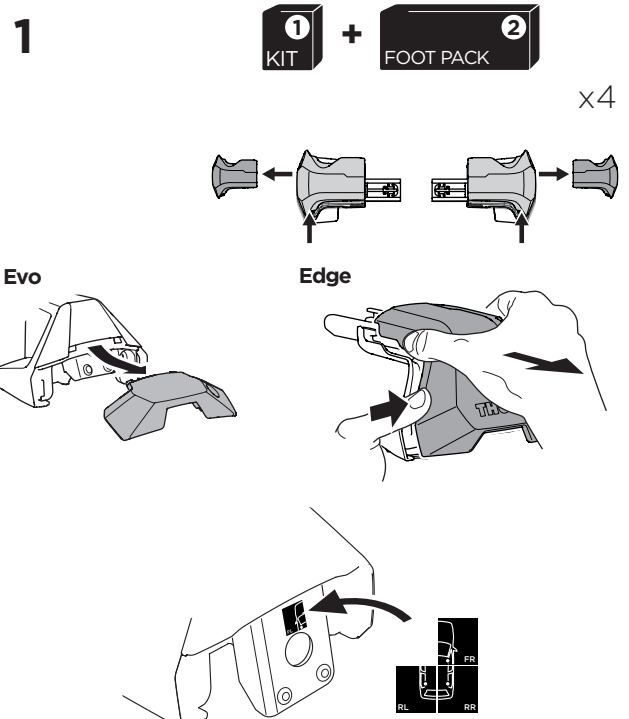

1

Kit 145092

HOLDEN/OPEL/VAUXHALL Insignia, 4-dr Sedan, 08-17

HOLDEN/OPEL/VAUXHALL Insignia, 5-dr Hatchback, 08-17

ISO 11154-E

THULE WingBar Evo	THULE WingBar Edge	THULE WingBar	THULE SquareBar Evo	Evo X (scale)	Edge X (scale)
HOLDEN/OPEL/VAUXHALL Insignia, 4-dr Sedan, 08-17				45	G
HOLDEN/OPEL/VAUXHALL Insignia, 5-dr Hatchback, 08-17				45,5	F

THULE ProBar Evo	THULE SlideBar Evo	X (mm/inch)
HOLDEN/OPEL/VAUXHALL Insignia, 4-dr Sedan, 08-17		1101 mm / 43 ³ / ₈ "
HOLDEN/OPEL/VAUXHALL Insignia, 5-dr Hatchback, 08-17		1106 mm / 43 ¹ / ₂ "

THULE WingBar Evo	THULE WingBar Edge	THULE WingBar	THULE SquareBar Evo	Evo Y (scale)	Edge Y (scale)
HOLDEN/OPEL/VAUXHALL Insignia, 4-dr Sedan, 08-17				37,5	D
HOLDEN/OPEL/VAUXHALL Insignia, 5-dr Hatchback, 08-17				38,5	B

THULE ProBar Evo	THULE SlideBar Evo	Y (mm/inch)
HOLDEN/OPEL/VAUXHALL Insignia, 4-dr Sedan, 08-17		1026 mm / 40 ³ / ₈ "
HOLDEN/OPEL/VAUXHALL Insignia, 5-dr Hatchback, 08-17		1036 mm / 40 ³ / ₄ "

	W (mm/inch)	Z (mm/inch)
HOLDEN/OPEL/VAUXHALL Insignia, 4-dr Sedan, 08-17	740 mm / 29 ¹ / ₈ "	130 mm / 5 ¹ / ₈ "
HOLDEN/OPEL/VAUXHALL Insignia, 5-dr Hatchback, 08-17	735 mm / 28 ⁷ / ₈ "	125 mm / 4 ⁷ / ₈ "