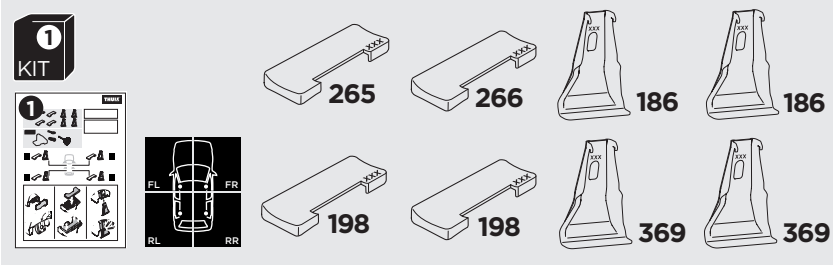

1

Kit 145082

TOYOTA Camry, 4-dr Sedan, *18-
*North America

ISO 11154-E

THULE WingBar Evo	THULE WingBar Edge	THULE WingBar	THULE SquareBar Evo	Evo X (scale)	Edge X (scale)
TOYOTA Camry, 4-dr Sedan, *18-				39,5	R
THULE ProBar Evo	THULE SlideBar Evo				X (mm/inch)
TOYOTA Camry, 4-dr Sedan, *18-				1046 mm / 41 1/8"	

THULE WingBar Evo	THULE WingBar Edge	THULE WingBar	THULE SquareBar Evo	Evo Y (scale)	Edge Y (scale)
TOYOTA Camry, 4-dr Sedan, *18-				37	E
THULE ProBar Evo	THULE SlideBar Evo				Y (mm/inch)
TOYOTA Camry, 4-dr Sedan, *18-				1021 mm / 40 1/4"	

	W (mm/inch)	Z (mm/inch)
TOYOTA Camry, 4-dr Sedan, *18-	775 mm / 30 1/2"	200 mm / 7 7/8"