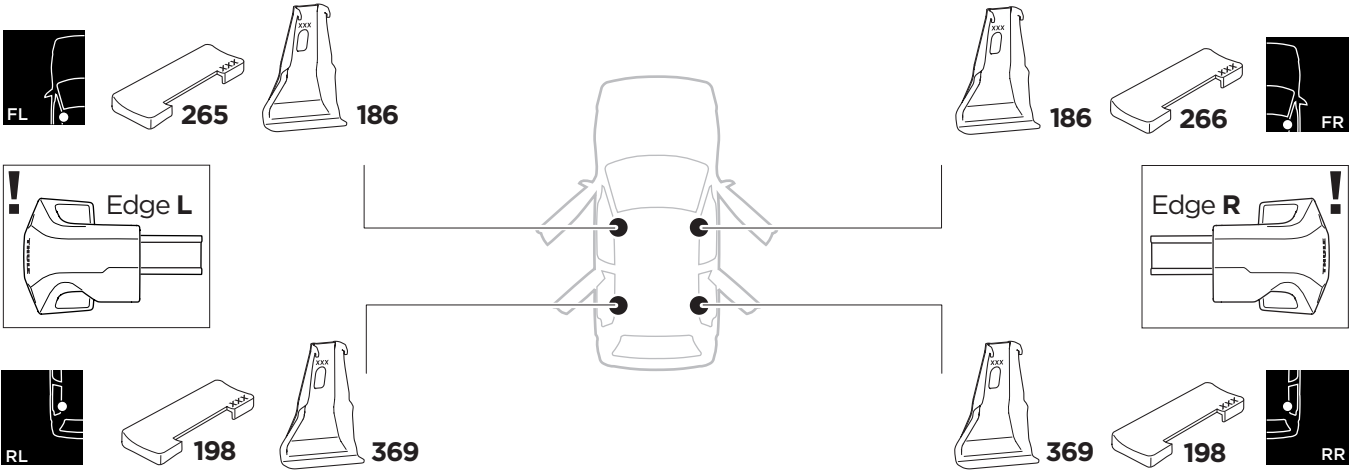

1

Kit 145082

TOYOTA Camry, 4-dr Sedan, *18-
*North America

ISO 11154-E

THULE WingBar Evo	THULE WingBar Edge	THULE WingBar	THULE SquareBar Evo	Evo X (scale)	Edge X (scale)
TOYOTA Camry, 4-dr Sedan, *18-				39,5	R
THULE ProBar Evo	THULE SlideBar Evo				X (mm/inch)
TOYOTA Camry, 4-dr Sedan, *18-				1046 mm / 41 1/8"	

THULE WingBar Evo	THULE WingBar Edge	THULE WingBar	THULE SquareBar Evo	Evo Y (scale)	Edge Y (scale)
TOYOTA Camry, 4-dr Sedan, *18-				37	E
THULE ProBar Evo	THULE SlideBar Evo				Y (mm/inch)
TOYOTA Camry, 4-dr Sedan, *18-				1021 mm / 40 1/4"	

	W (mm/inch)	Z (mm/inch)
TOYOTA Camry, 4-dr Sedan, *18-	775 mm / 30 1/2"	200 mm / 7 7/8"