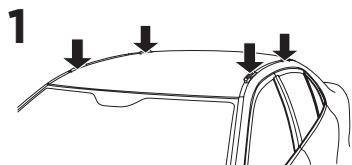

1

Kit 187175

KIA Niro (SG2), 5-dr SUV, 23-

ISO 11154-E

7 kg
15,4 lbs = Max: 75 kg / 165 lbs

Max 130 km/h
80 Mph

80 km/h
50 Mph

This kit is only for vehicles with fixpoint mounting.

- 1 KIT
- 002 x4
- x1
- 54672 x4
- 375 x4
- x4
- 54674 x4
- x1
- x1
- x1

i

C

2

A

B

C

D