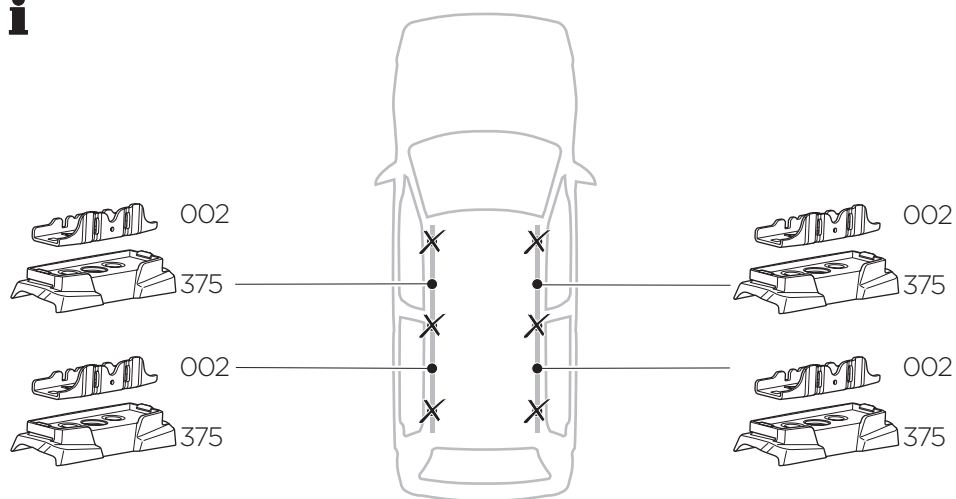

1

Kit 187175

KIA Niro (SG2), 5-dr SUV, 23-

ISO 11154-E

7 kg
15,4 lbs = Max: 75 kg / 165 lbs

Max 130 km/h
80 Mph

80 km/h
50 Mph

This kit is only for vehicles with fixpoint mounting.

- 1 KIT
- 002 x4
- x1
- 54672 x4
- 375 x4
- x4
- 54674 x4
- x1
- x1
- x1

i

C

2

A

B

C

D