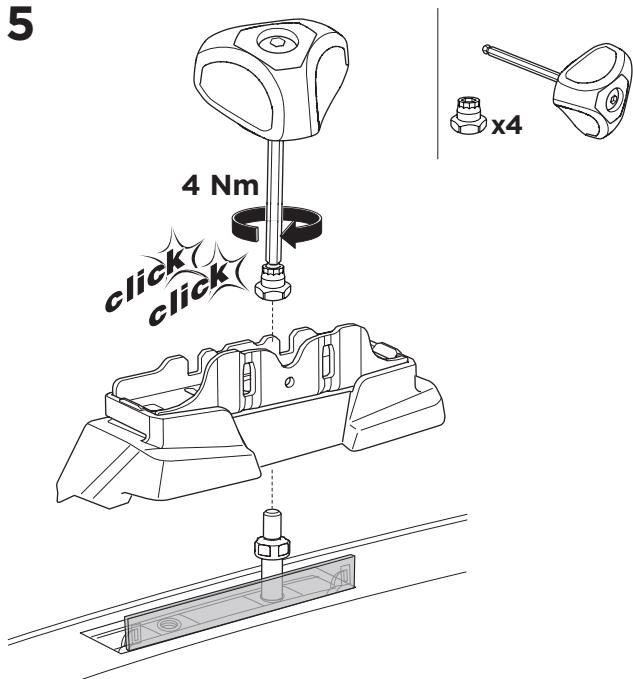

1

Kit 187136

SUBARU Crosstrek, 5-dr SUV, 23-
SUBARU Impreza, 5-dr Hatchback, 23-

ISO 11154-E

This kit is only for vehicles with fixpoint mounting.

3

4

5