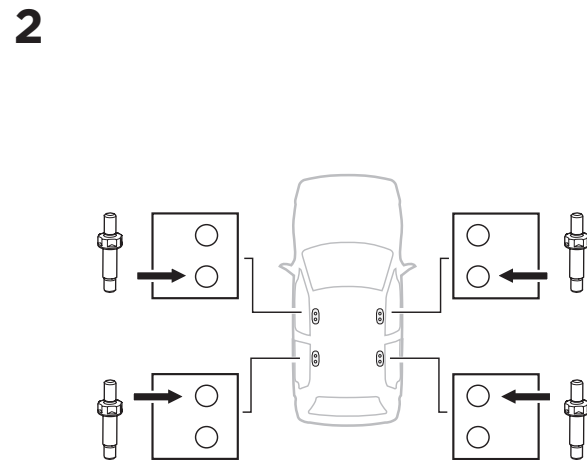

1

Kit 187136

SUBARU Crosstrek, 5-dr SUV, 23-
SUBARU Impreza, 5-dr Hatchback, 23-

ISO 11154-E

This kit is only for vehicles with fixpoint mounting.

3

4

5