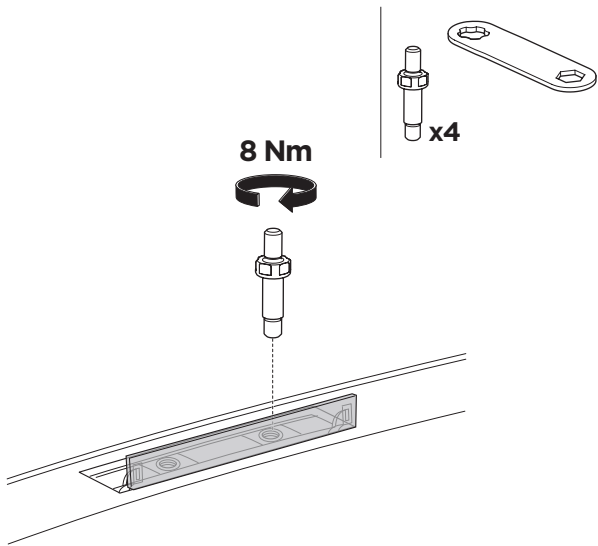

1

Kit 187136

SUBARU Crosstrek, 5-dr SUV, 23-
SUBARU Impreza, 5-dr Hatchback, 23-

ISO 11154-E

This kit is only for vehicles with fixpoint mounting.

3

4

5