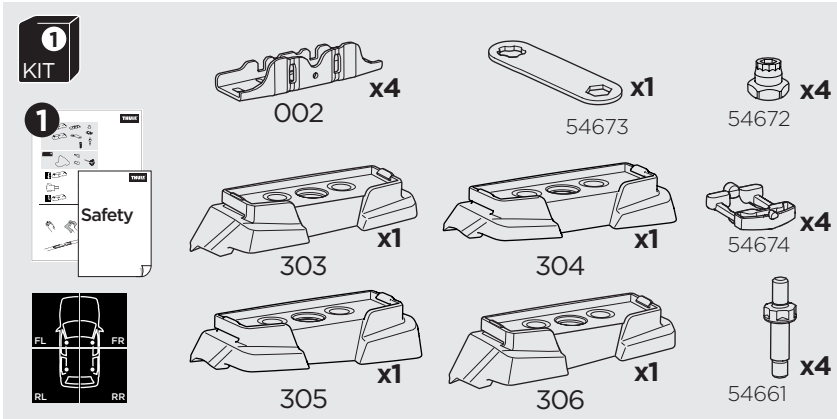

1

Kit 187136

SUBARU Crosstrek, 5-dr SUV, 23-
SUBARU Impreza, 5-dr Hatchback, 23-

ISO 11154-E

This kit is only for vehicles with fixpoint mounting.

3

4

5