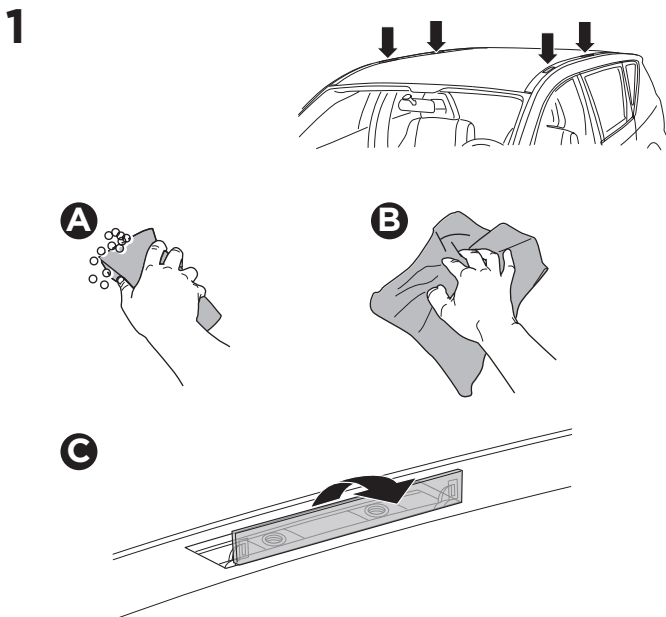

1

Kit 187136

SUBARU Crosstrek, 5-dr SUV, 23-
SUBARU Impreza, 5-dr Hatchback, 23-

ISO 11154-E

This kit is only for vehicles with fixpoint mounting.

3

4

5