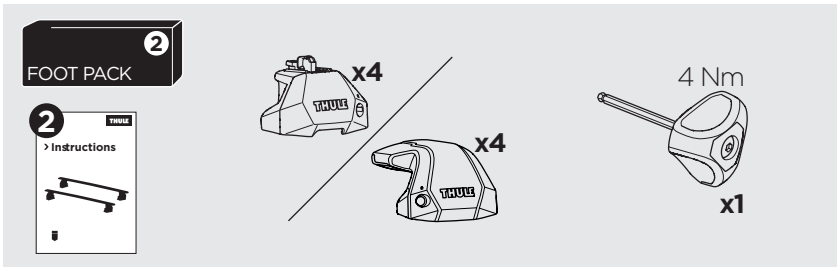

1

Kit 187136

SUBARU Crosstrek, 5-dr SUV, 23-
SUBARU Impreza, 5-dr Hatchback, 23-

ISO 11154-E

This kit is only for vehicles with fixpoint mounting.

3

4

5