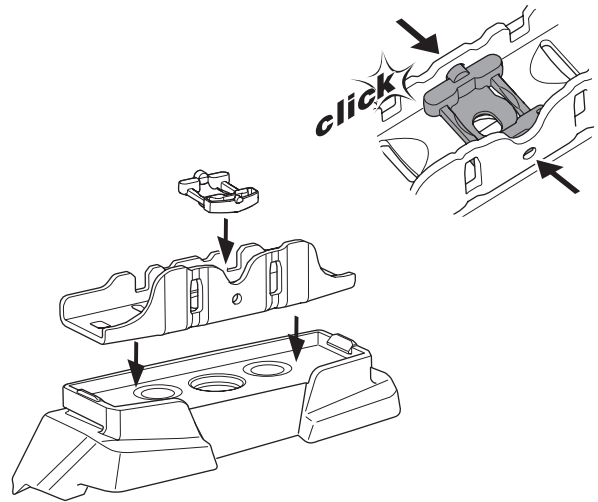

1

Kit 187136

SUBARU Crosstrek, 5-dr SUV, 23-
SUBARU Impreza, 5-dr Hatchback, 23-

ISO 11154-E

This kit is only for vehicles with fixpoint mounting.

3

4

5