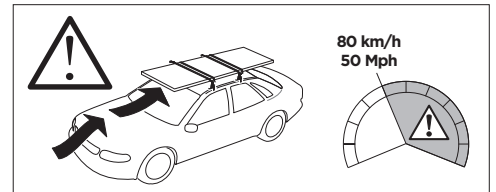

1

Kit 187136

SUBARU Crosstrek, 5-dr SUV, 23-
SUBARU Impreza, 5-dr Hatchback, 23-

ISO 11154-E

This kit is only for vehicles with fixpoint mounting.

3

4

5