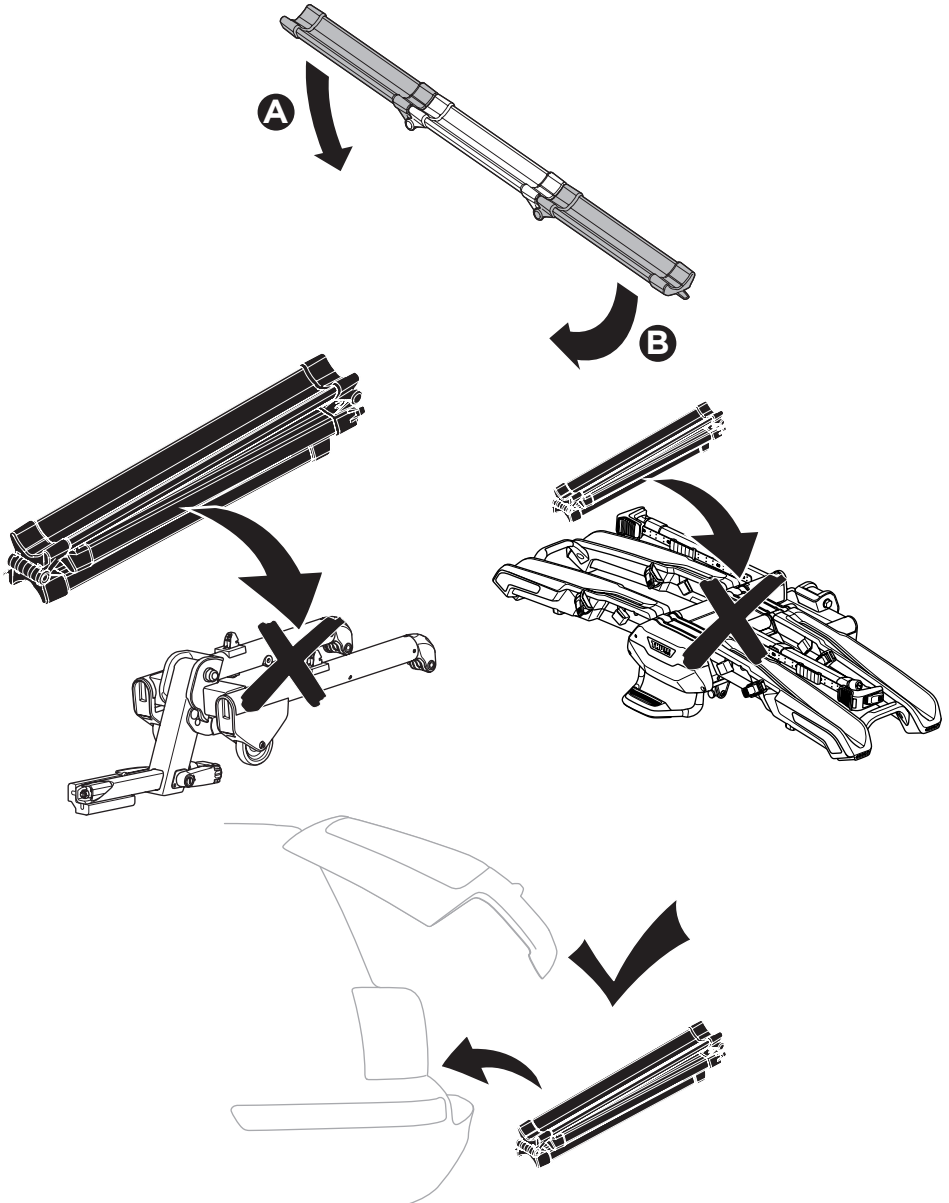

➤ Instructions

Thule Foldable Loading Ramp 933410

i

1

2

3

Register online at
www.thule.com/register

Thule Inc. • 42 Silvermine Road • Seymour, CT 06483
Thule Canada Inc. • 710 Bernard • Granby QC J2J 0H6
North American Consumer Service: Toll Free 800-238-2388 / Fax 450-777-3615 • www.thule.com