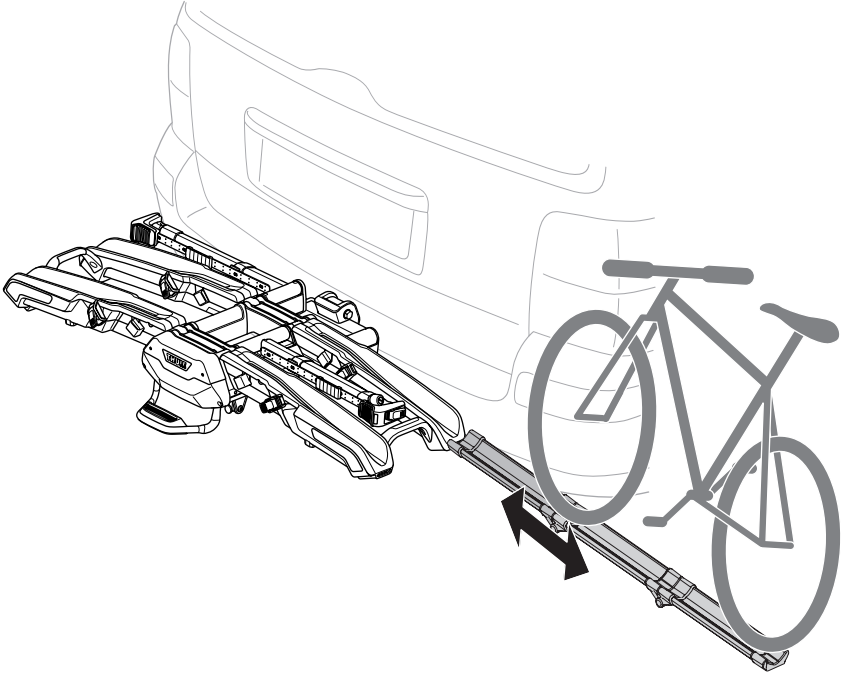

➤ Instructions

Thule Foldable Loading Ramp 933410

i

1

2

3

Register online at
www.thule.com/register

Thule Inc. • 42 Silvermine Road • Seymour, CT 06483
Thule Canada Inc. • 710 Bernard • Granby QC J2J 0H6
North American Consumer Service: Toll Free 800-238-2388 / Fax 450-777-3615 • www.thule.com