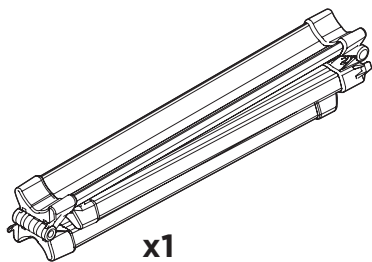

➤ Instructions

Thule Foldable Loading Ramp 933410

i

1

2

3

Register online at
www.thule.com/register

Thule Inc. • 42 Silvermine Road • Seymour, CT 06483
Thule Canada Inc. • 710 Bernard • Granby QC J2J 0H6
North American Consumer Service: Toll Free 800-238-2388 / Fax 450-777-3615 • www.thule.com