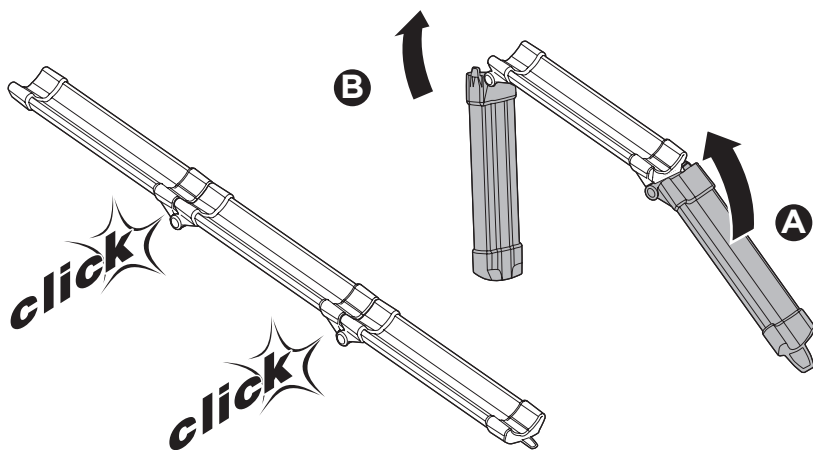

➤ Instructions

Thule Foldable Loading Ramp 933410

i

1

2

3

Register online at
www.thule.com/register

Thule Inc. • 42 Silvermine Road • Seymour, CT 06483
Thule Canada Inc. • 710 Bernard • Granby QC J2J 0H6
North American Consumer Service: Toll Free 800-238-2388 / Fax 450-777-3615 • www.thule.com