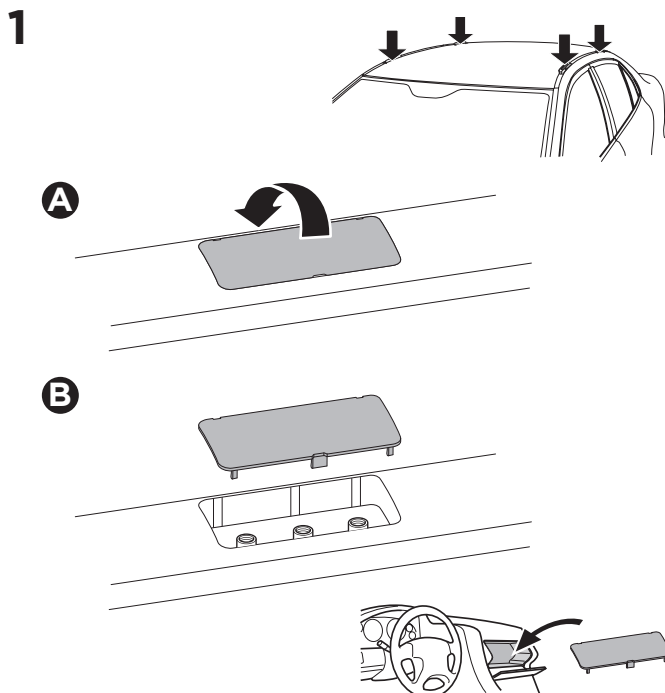

1

Kit 187109

HONDA CR-V, 5-dr SUV, 02-06

ISO 11154-E

This kit is only for vehicles with fixpoint mounting.

3

4

5