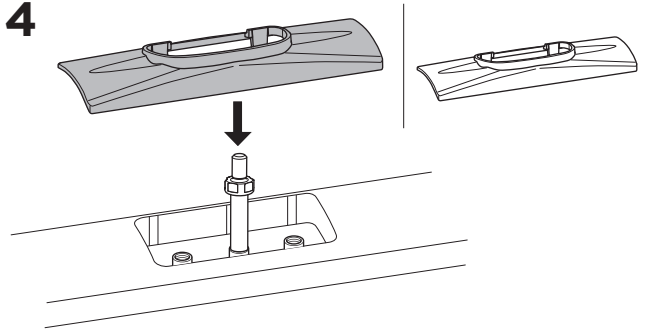

1

Kit 187109

HONDA CR-V, 5-dr SUV, 02-06

ISO 11154-E

This kit is only for vehicles with fixpoint mounting.

3

4

5