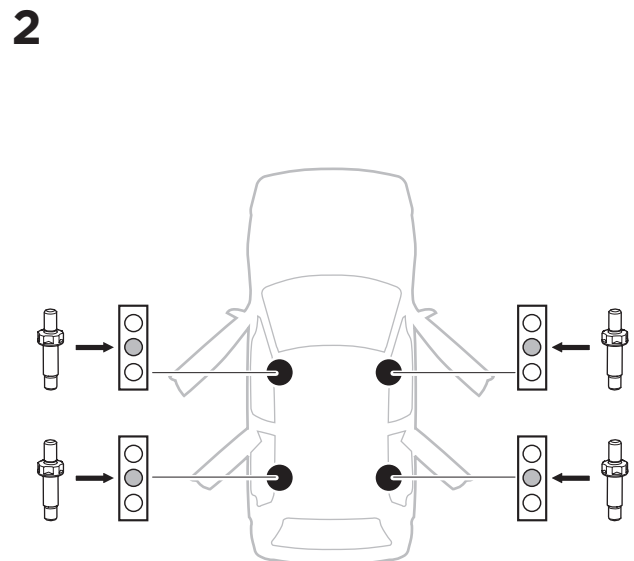

1

Kit 187109

HONDA CR-V, 5-dr SUV, 02-06

ISO 11154-E

This kit is only for vehicles with fixpoint mounting.

3

4

5