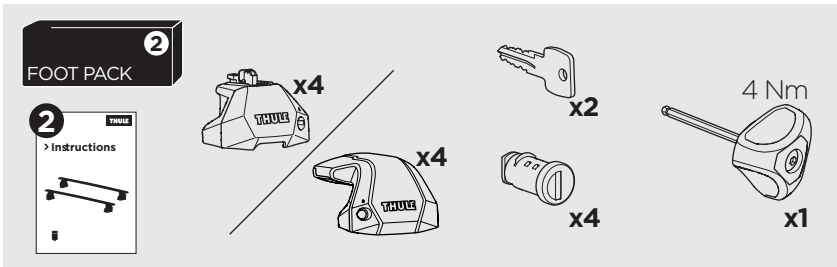

1

Kit 187109

HONDA CR-V, 5-dr SUV, 02-06

ISO 11154-E

This kit is only for vehicles with fixpoint mounting.

3

4

5