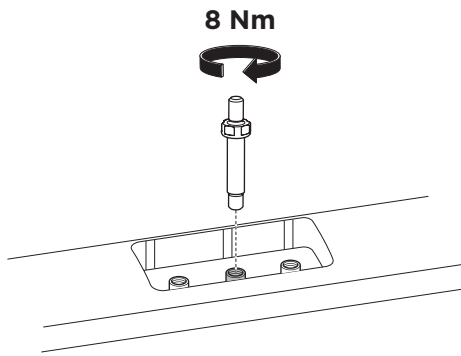

1

Kit 187109

HONDA CR-V, 5-dr SUV, 02-06

ISO 11154-E

This kit is only for vehicles with fixpoint mounting.

3

4

5