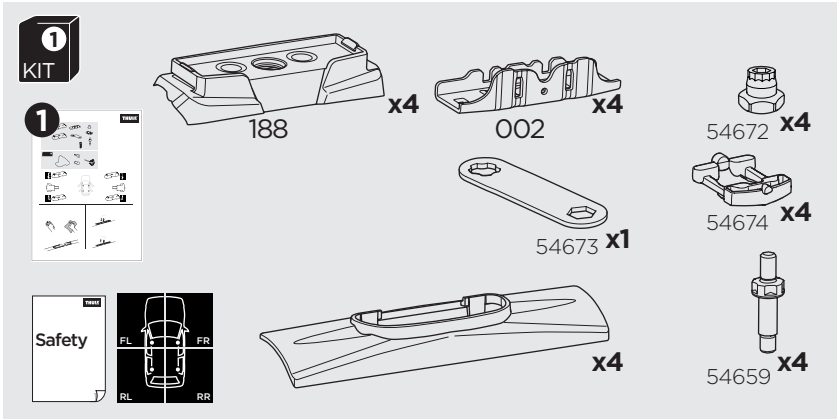

1

Kit 187109

HONDA CR-V, 5-dr SUV, 02-06

ISO 11154-E

This kit is only for vehicles with fixpoint mounting.

3

4

5