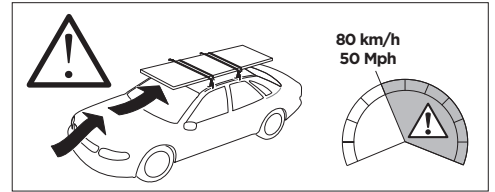

1

Kit 187109

HONDA CR-V, 5-dr SUV, 02-06

ISO 11154-E

This kit is only for vehicles with fixpoint mounting.

3

4

5