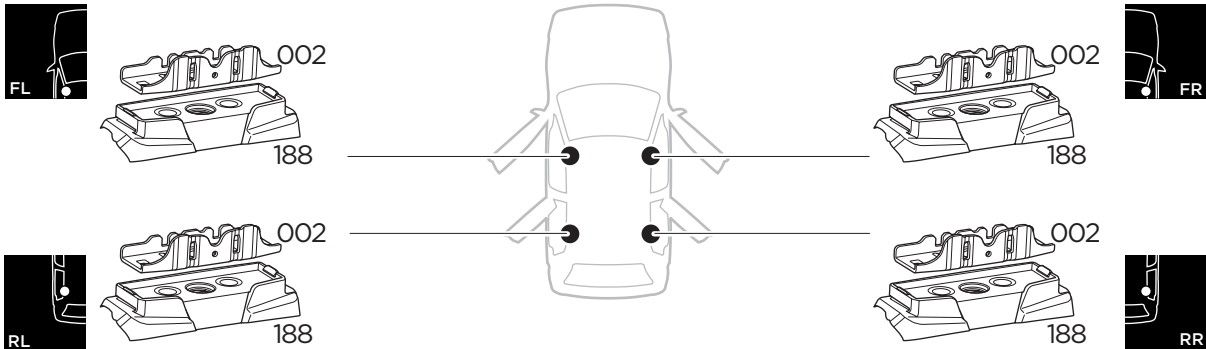

1

Kit 187109

HONDA CR-V, 5-dr SUV, 02-06

ISO 11154-E

This kit is only for vehicles with fixpoint mounting.

3

4

5