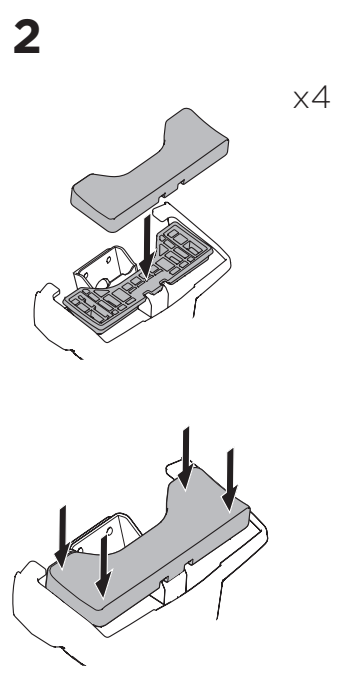

1

Kit 145141

CITROËN C1, 5-dr Hatchback, 14-22

PEUGEOT 108, 5-dr Hatchback, 14-21

TOYOTA Aygo, 5-dr Hatchback, 14-21

ISO 11154-E

THULE WingBar Evo	THULE WingBar Edge	THULE WingBar	THULE SquareBar Evo	Evo X (scale)	Edge X (scale)
CITROËN C1, 5-dr Hatchback, 14-22				35	I
PEUGEOT 108, 5-dr Hatchback, 14-21				35	I
TOYOTA Aygo, 5-dr Hatchback, 14-21				35	I

THULE ProBar Evo	THULE SlideBar Evo	X (mm/inch)
CITROËN C1, 5-dr Hatchback, 14-22		1001 mm / 39 3/8"
PEUGEOT 108, 5-dr Hatchback, 14-21		1001 mm / 39 3/8"
TOYOTA Aygo, 5-dr Hatchback, 14-21		1001 mm / 39 3/8"

THULE WingBar Evo	THULE WingBar Edge	THULE WingBar	THULE SquareBar Evo	Evo Y (scale)	Edge Y (scale)
CITROËN C1, 5-dr Hatchback, 14-22				28,5	D
PEUGEOT 108, 5-dr Hatchback, 14-21				28,5	D
TOYOTA Aygo, 5-dr Hatchback, 14-21				28,5	D

	W (mm/inch)	Z (mm/inch)
CITROËN C1, 5-dr Hatchback, 14-22	640 mm / 25 1/4"	110 mm / 4 3/8"
PEUGEOT 108, 5-dr Hatchback, 14-21	640 mm / 25 1/4"	110 mm / 4 3/8"
TOYOTA Aygo, 5-dr Hatchback, 14-21	640 mm / 25 1/4"	110 mm / 4 3/8"