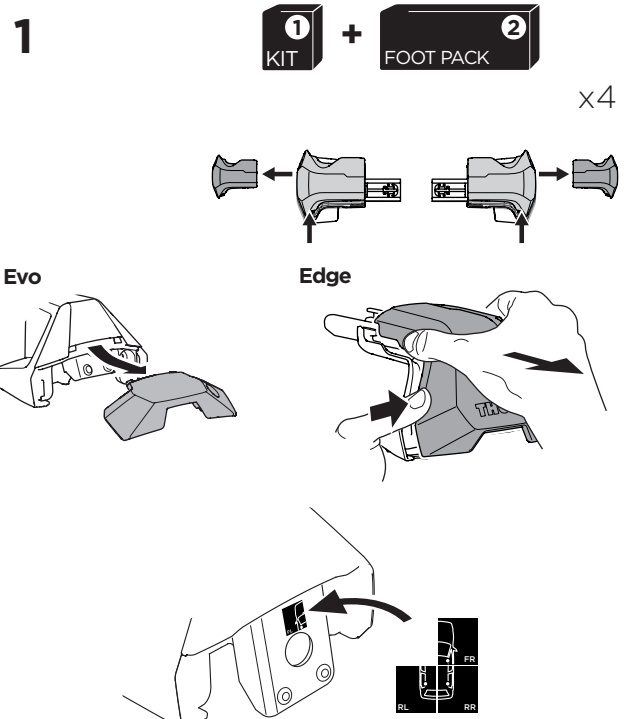

1

Kit 145141

CITROËN C1, 5-dr Hatchback, 14-22

PEUGEOT 108, 5-dr Hatchback, 14-21

TOYOTA Aygo, 5-dr Hatchback, 14-21

ISO 11154-E

THULE WingBar Evo	THULE WingBar Edge	THULE WingBar	THULE SquareBar Evo	Evo X (scale)	Edge X (scale)
CITROËN C1, 5-dr Hatchback, 14-22				35	I
PEUGEOT 108, 5-dr Hatchback, 14-21				35	I
TOYOTA Aygo, 5-dr Hatchback, 14-21				35	I

THULE ProBar Evo	THULE SlideBar Evo	X (mm/inch)
CITROËN C1, 5-dr Hatchback, 14-22		1001 mm / 39 3/8"
PEUGEOT 108, 5-dr Hatchback, 14-21		1001 mm / 39 3/8"
TOYOTA Aygo, 5-dr Hatchback, 14-21		1001 mm / 39 3/8"