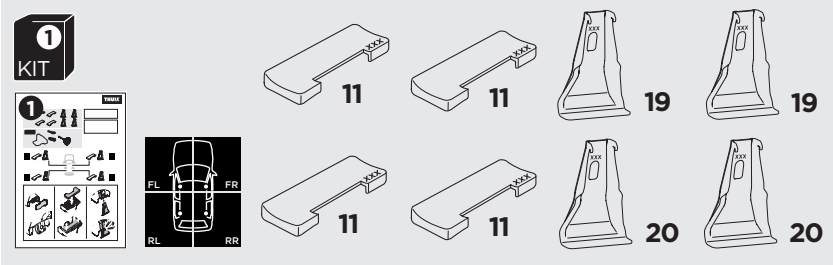

1

Kit 145141

CITROËN C1, 5-dr Hatchback, 14-22

PEUGEOT 108, 5-dr Hatchback, 14-21

TOYOTA Aygo, 5-dr Hatchback, 14-21

ISO 11154-E

THULE WingBar Evo	THULE WingBar Edge	THULE WingBar	THULE SquareBar Evo	Evo X (scale)	Edge X (scale)
CITROËN C1, 5-dr Hatchback, 14-22				35	I
PEUGEOT 108, 5-dr Hatchback, 14-21				35	I
TOYOTA Aygo, 5-dr Hatchback, 14-21				35	I

THULE ProBar Evo	THULE SlideBar Evo	X (mm/inch)
CITROËN C1, 5-dr Hatchback, 14-22		1001 mm / 39 3/8"
PEUGEOT 108, 5-dr Hatchback, 14-21		1001 mm / 39 3/8"
TOYOTA Aygo, 5-dr Hatchback, 14-21		1001 mm / 39 3/8"

THULE WingBar Evo	THULE WingBar Edge	THULE WingBar	THULE SquareBar Evo	Evo Y (scale)	Edge Y (scale)
CITROËN C1, 5-dr Hatchback, 14-22				28,5	D
PEUGEOT 108, 5-dr Hatchback, 14-21				28,5	D
TOYOTA Aygo, 5-dr Hatchback, 14-21				28,5	D

THULE ProBar Evo	THULE SlideBar Evo	Y (mm/inch)
CITROËN C1, 5-dr Hatchback, 14-22		936 mm / 36 7/8"
PEUGEOT 108, 5-dr Hatchback, 14-21		936 mm / 36 7/8"
TOYOTA Aygo, 5-dr Hatchback, 14-21		936 mm / 36 7/8"