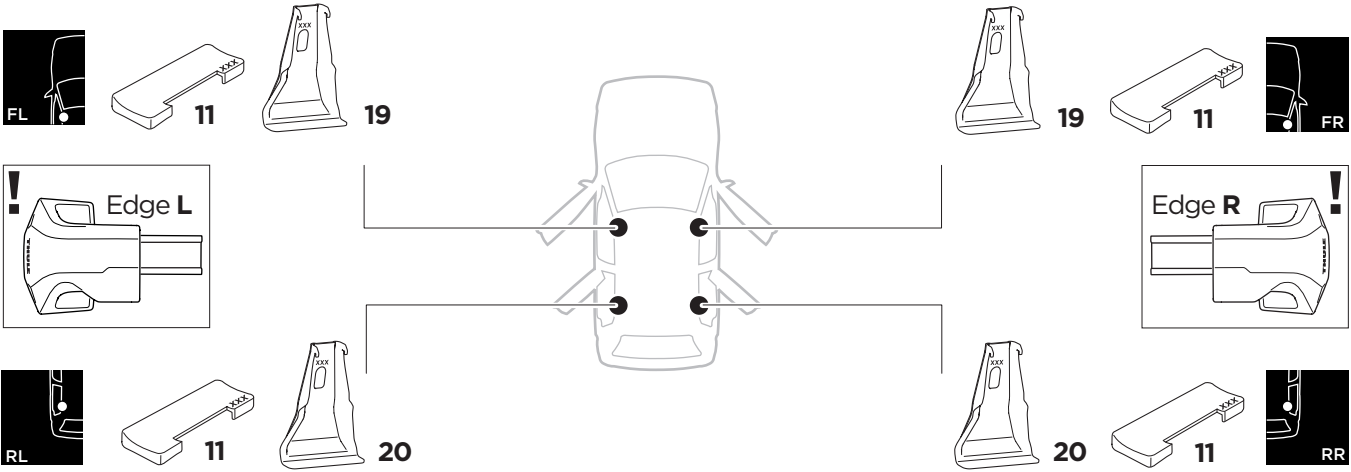

1

Kit 145141

CITROËN C1, 5-dr Hatchback, 14-22

PEUGEOT 108, 5-dr Hatchback, 14-21

TOYOTA Aygo, 5-dr Hatchback, 14-21

ISO 11154-E

THULE WingBar Evo	THULE WingBar Edge	THULE WingBar	THULE SquareBar Evo	Evo X (scale)	Edge X (scale)
CITROËN C1, 5-dr Hatchback, 14-22				35	I
PEUGEOT 108, 5-dr Hatchback, 14-21				35	I
TOYOTA Aygo, 5-dr Hatchback, 14-21				35	I

THULE ProBar Evo	THULE SlideBar Evo	X (mm/inch)
CITROËN C1, 5-dr Hatchback, 14-22		1001 mm / 39 3/8"
PEUGEOT 108, 5-dr Hatchback, 14-21		1001 mm / 39 3/8"
TOYOTA Aygo, 5-dr Hatchback, 14-21		1001 mm / 39 3/8"

THULE WingBar Evo	THULE WingBar Edge	THULE WingBar	THULE SquareBar Evo	Evo Y (scale)	Edge Y (scale)
CITROËN C1, 5-dr Hatchback, 14-22				28,5	D
PEUGEOT 108, 5-dr Hatchback, 14-21				28,5	D
TOYOTA Aygo, 5-dr Hatchback, 14-21				28,5	D

THULE ProBar Evo	THULE SlideBar Evo	Y (mm/inch)
CITROËN C1, 5-dr Hatchback, 14-22		936 mm / 36 7/8"
PEUGEOT 108, 5-dr Hatchback, 14-21		936 mm / 36 7/8"
TOYOTA Aygo, 5-dr Hatchback, 14-21		936 mm / 36 7/8"