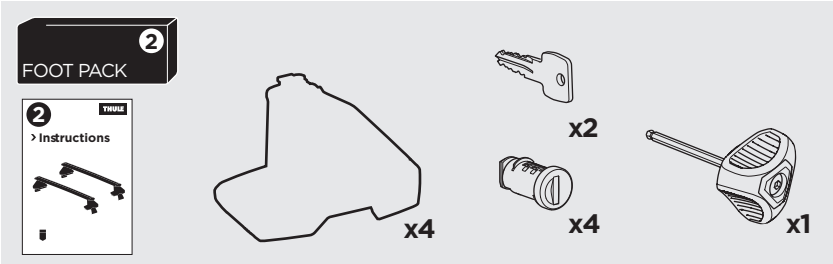

1

Kit 145141

CITROËN C1, 5-dr Hatchback, 14-22

PEUGEOT 108, 5-dr Hatchback, 14-21

TOYOTA Aygo, 5-dr Hatchback, 14-21

ISO 11154-E

THULE WingBar Evo	THULE WingBar Edge	THULE WingBar	THULE SquareBar Evo	Evo X (scale)	Edge X (scale)
CITROËN C1, 5-dr Hatchback, 14-22				35	I
PEUGEOT 108, 5-dr Hatchback, 14-21				35	I
TOYOTA Aygo, 5-dr Hatchback, 14-21				35	I

THULE ProBar Evo	THULE SlideBar Evo	X (mm/inch)
CITROËN C1, 5-dr Hatchback, 14-22		1001 mm / 39 3/8"
PEUGEOT 108, 5-dr Hatchback, 14-21		1001 mm / 39 3/8"
TOYOTA Aygo, 5-dr Hatchback, 14-21		1001 mm / 39 3/8"

THULE WingBar Evo	THULE WingBar Edge	THULE WingBar	THULE SquareBar Evo	Evo Y (scale)	Edge Y (scale)
CITROËN C1, 5-dr Hatchback, 14-22				28,5	D
PEUGEOT 108, 5-dr Hatchback, 14-21				28,5	D
TOYOTA Aygo, 5-dr Hatchback, 14-21				28,5	D

THULE ProBar Evo	THULE SlideBar Evo	Y (mm/inch)
CITROËN C1, 5-dr Hatchback, 14-22		936 mm / 36 7/8"
PEUGEOT 108, 5-dr Hatchback, 14-21		936 mm / 36 7/8"
TOYOTA Aygo, 5-dr Hatchback, 14-21		936 mm / 36 7/8"