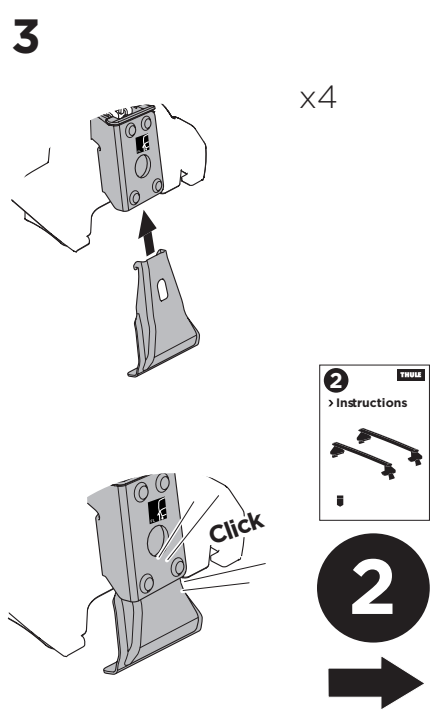

1

Kit 145141

CITROËN C1, 5-dr Hatchback, 14-22

PEUGEOT 108, 5-dr Hatchback, 14-21

TOYOTA Aygo, 5-dr Hatchback, 14-21

ISO 11154-E

THULE WingBar Evo	THULE WingBar Edge	THULE WingBar	THULE SquareBar Evo	Evo X (scale)	Edge X (scale)
CITROËN C1, 5-dr Hatchback, 14-22				35	I
PEUGEOT 108, 5-dr Hatchback, 14-21				35	I
TOYOTA Aygo, 5-dr Hatchback, 14-21				35	I

THULE ProBar Evo	THULE SlideBar Evo	X (mm/inch)
CITROËN C1, 5-dr Hatchback, 14-22		1001 mm / 39 3/8"
PEUGEOT 108, 5-dr Hatchback, 14-21		1001 mm / 39 3/8"
TOYOTA Aygo, 5-dr Hatchback, 14-21		1001 mm / 39 3/8"