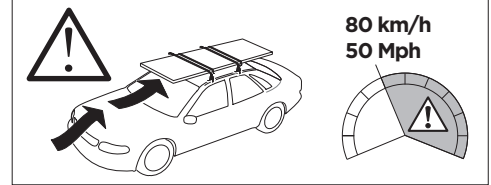

1

Kit 145141

CITROËN C1, 5-dr Hatchback, 14-22

PEUGEOT 108, 5-dr Hatchback, 14-21

TOYOTA Aygo, 5-dr Hatchback, 14-21

ISO 11154-E

THULE WingBar Evo	THULE WingBar Edge	THULE WingBar	THULE SquareBar Evo	Evo X (scale)	Edge X (scale)
CITROËN C1, 5-dr Hatchback, 14-22				35	I
PEUGEOT 108, 5-dr Hatchback, 14-21				35	I
TOYOTA Aygo, 5-dr Hatchback, 14-21				35	I