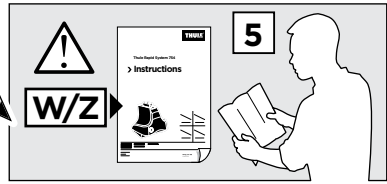

	X (scale)	X (mm)	X (inch)
FORD C-Max (Mk II), 5-dr MPV, 10-	46	1111	43 ³/₄ "

	Y (scale)	Y (mm)	Y (inch)
FORD C-Max (Mk II), 5-dr MPV, 10-	41	1061	41 ³/₄ "

2

FORD C-Max (Mk II), 5-dr MPV, 10-

3

	W (mm)	Z (mm)	W (inch)	Z (inch)
FORD C-Max (Mk II), 5-dr MPV, 10-	290 mm	785	11 3/8"	30 7/8"