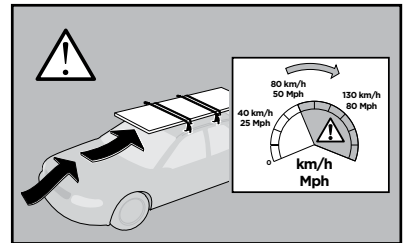

Thule Rapid System Kit 1617

> Instructions

FORD C-Max (Mk II), 5-dr MPV, 10-

ISO 11154-E

141617

C.20120524
519-1617-01

Bring your life
thule.com