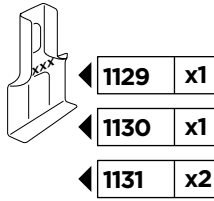

Thule Rapid System Kit 1617

> Instructions

FORD C-Max (Mk II), 5-dr MPV, 10-

ISO 11154-E

141617

C.20120524
519-1617-01

Bring your life
thule.com

1

	X (scale)	X (mm)	X (inch)
FORD C-Max (Mk II), 5-dr MPV, 10-	46	1111	43 ³/₄ "

	Y (scale)	Y (mm)	Y (inch)
FORD C-Max (Mk II), 5-dr MPV, 10-	41	1061	41 ³/₄ "

2

FORD C-Max (Mk II), 5-dr MPV, 10-

3

	W (mm)	Z (mm)	W (inch)	Z (inch)
FORD C-Max (Mk II), 5-dr MPV, 10-	290 mm	785	11 3/8"	30 7/8"