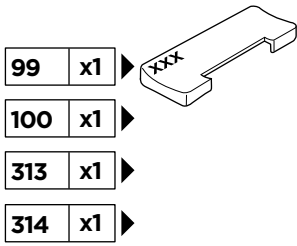

Thule Rapid System Kit 1617

> Instructions

FORD C-Max (Mk II), 5-dr MPV, 10-

ISO 11154-E

141617

C.20120524
519-1617-01

Bring your life
thule.com

1

	X (scale)	X (mm)	X (inch)
FORD C-Max (Mk II), 5-dr MPV, 10-	46	1111	43 ³/₄ "

	Y (scale)	Y (mm)	Y (inch)
FORD C-Max (Mk II), 5-dr MPV, 10-	41	1061	41 ³/₄ "

2

FORD C-Max (Mk II), 5-dr MPV, 10-

3

	W (mm)	Z (mm)	W (inch)	Z (inch)
FORD C-Max (Mk II), 5-dr MPV, 10-	290 mm	785	11 3/8"	30 7/8"