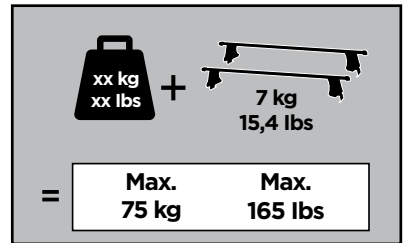

Thule Rapid System Kit 1617

> Instructions

FORD C-Max (Mk II), 5-dr MPV, 10-

ISO 11154-E

141617

C.20120524
519-1617-01

Bring your life
thule.com

1

	X (scale)	X (mm)	X (inch)
FORD C-Max (Mk II), 5-dr MPV, 10-	46	1111	43 ³/₄ "

	Y (scale)	Y (mm)	Y (inch)
FORD C-Max (Mk II), 5-dr MPV, 10-	41	1061	41 ³/₄ "

2

FORD C-Max (Mk II), 5-dr MPV, 10-

3

	W (mm)	Z (mm)	W (inch)	Z (inch)
FORD C-Max (Mk II), 5-dr MPV, 10-	290 mm	785	11 3/8"	30 7/8"