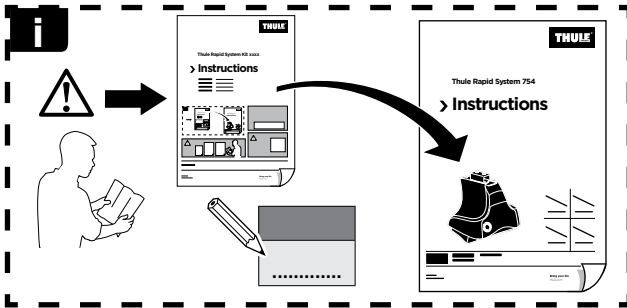

Thule Rapid System Kit 1617

> Instructions

FORD C-Max (Mk II), 5-dr MPV, 10-

ISO 11154-E

141617

C.20120524
519-1617-01

Bring your life
thule.com

1

	X (scale)	X (mm)	X (inch)
FORD C-Max (Mk II), 5-dr MPV, 10-	46	1111	43 ³/₄ "

	Y (scale)	Y (mm)	Y (inch)
FORD C-Max (Mk II), 5-dr MPV, 10-	41	1061	41 ³/₄ "

2

FORD C-Max (Mk II), 5-dr MPV, 10-

3

	W (mm)	Z (mm)	W (inch)	Z (inch)
FORD C-Max (Mk II), 5-dr MPV, 10-	290 mm	785	11 3/8"	30 7/8"