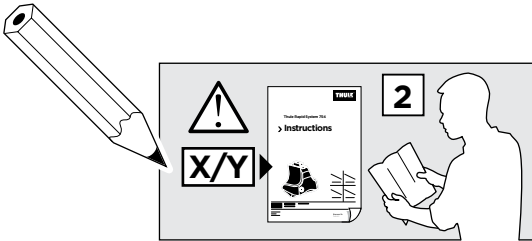

Thule Rapid System Kit 1617

> Instructions

FORD C-Max (Mk II), 5-dr MPV, 10-

ISO 11154-E

141617

C.20120524
519-1617-01

Bring your life
thule.com

1

	X (scale)	X (mm)	X (inch)
FORD C-Max (Mk II), 5-dr MPV, 10-	46	1111	43 ³/₄ "

	Y (scale)	Y (mm)	Y (inch)
FORD C-Max (Mk II), 5-dr MPV, 10-	41	1061	41 ³/₄ "

2

FORD C-Max (Mk II), 5-dr MPV, 10-

3

	W (mm)	Z (mm)	W (inch)	Z (inch)
FORD C-Max (Mk II), 5-dr MPV, 10-	290 mm	785	11 3/8"	30 7/8"