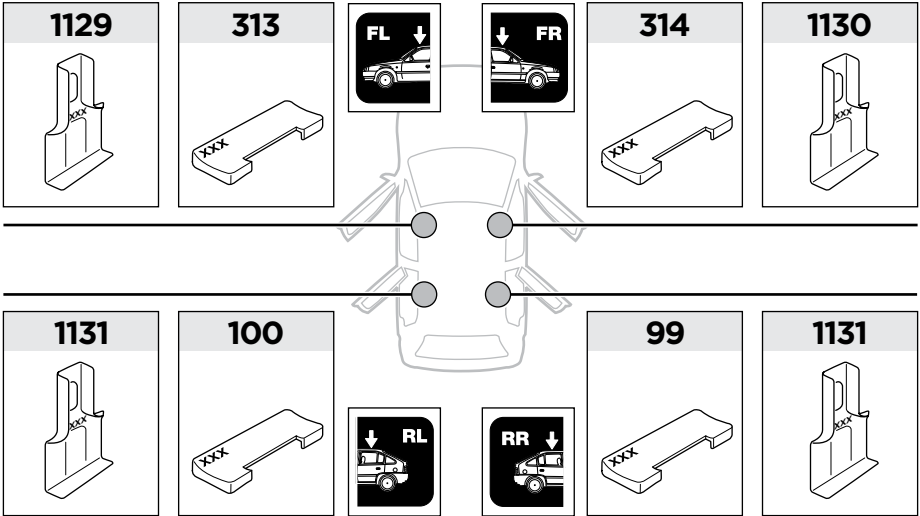

Thule Rapid System Kit 1617

> Instructions

FORD C-Max (Mk II), 5-dr MPV, 10-

ISO 11154-E

141617

C.20120524
519-1617-01

Bring your life
thule.com

1

	X (scale)	X (mm)	X (inch)
FORD C-Max (Mk II), 5-dr MPV, 10-	46	1111	43 ³/₄ "

	Y (scale)	Y (mm)	Y (inch)
FORD C-Max (Mk II), 5-dr MPV, 10-	41	1061	41 ³/₄ "

2

FORD C-Max (Mk II), 5-dr MPV, 10-

3

	W (mm)	Z (mm)	W (inch)	Z (inch)
FORD C-Max (Mk II), 5-dr MPV, 10-	290 mm	785	11 3/8"	30 7/8"