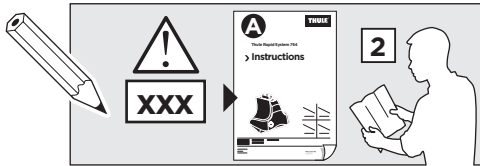

Max.
88 lbs

ISO 11154-E

204 x2

206 x2

50993 x2

1123 x2

594 x2

x1

x1

1

	X (scale)	X (mm)	X (inch)
AUDI A1, 3-dr Hatchback, 10-18	34	991	39

	Y (scale)	Y (mm)	Y (inch)
AUDI A1, 3-dr Hatchback, 10-18	31	961	37 ⁷ / ₈

2

AUDI A1, 3-dr Hatchback, 10-18

SRA

1123