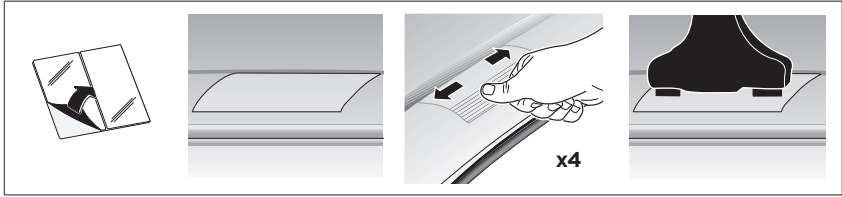

204

3

	W (mm)	Z (mm)	Y (mm)	W (inch)	Z (inch)	Y (inch)
AUDI A1, 3-dr Hatchback, 10-18	200	690	470	7 7/8	25 5/8	18 1/2