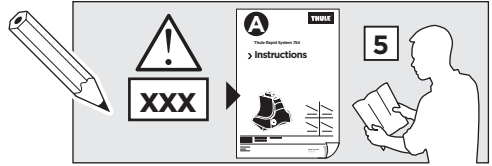

204

3

	W (mm)	Z (mm)	Y (mm)	W (inch)	Z (inch)	Y (inch)
AUDI A1, 3-dr Hatchback, 10-18	200	690	470	7 7/8	25 5/8	18 1/2