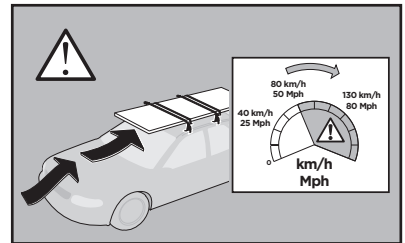

Thule Rapid System Kit 1568

> Instructions

TOYOTA Wish, 5-dr MPV, 09-

ISO 11154-E

141568

C.20121122
519-1568-01

Bring your life

thule.com