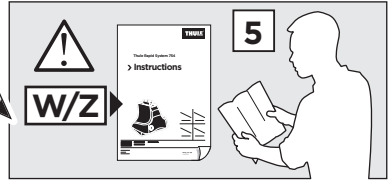

	X (scale)	X (mm)	X (inch)
TOYOTA Wish, 5-dr MPV, 09-	31,5	968	38 ¹ / ₈

	Y (scale)	Y (mm)	Y (inch)
TOYOTA Wish, 5-dr MPV, 09-	26	911	35 ⁷ / ₈

2

TOYOTA Wish, 5-dr MPV, 09-

3

	W (mm)	Z (mm)	W (inch)	Z (inch)
TOYOTA Wish, 5-dr MPV, 09-	495	700	19 1/2	27 1/2