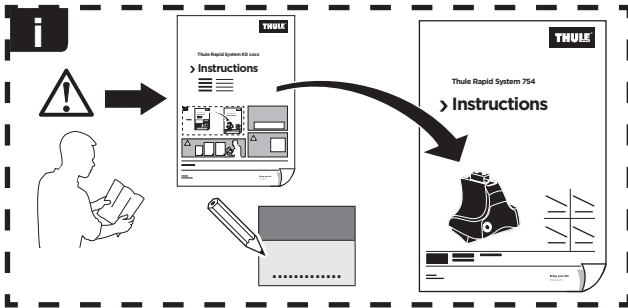

Thule Rapid System Kit 1568

> Instructions

TOYOTA Wish, 5-dr MPV, 09-

ISO 11154-E

141568

C.20121122
519-1568-01

Bring your life

thule.com

	X (scale)	X (mm)	X (inch)
TOYOTA Wish, 5-dr MPV, 09-	31,5	968	38 ¹ / ₈

	Y (scale)	Y (mm)	Y (inch)
TOYOTA Wish, 5-dr MPV, 09-	26	911	35 ⁷ / ₈

2

TOYOTA Wish, 5-dr MPV, 09-

3

	W (mm)	Z (mm)	W (inch)	Z (inch)
TOYOTA Wish, 5-dr MPV, 09-	495	700	19 1/2	27 1/2