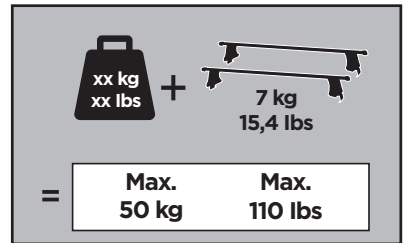

Thule Rapid System Kit 1568

> Instructions

TOYOTA Wish, 5-dr MPV, 09-

ISO 11154-E

141568

C.20121122
519-1568-01

Bring your life

thule.com