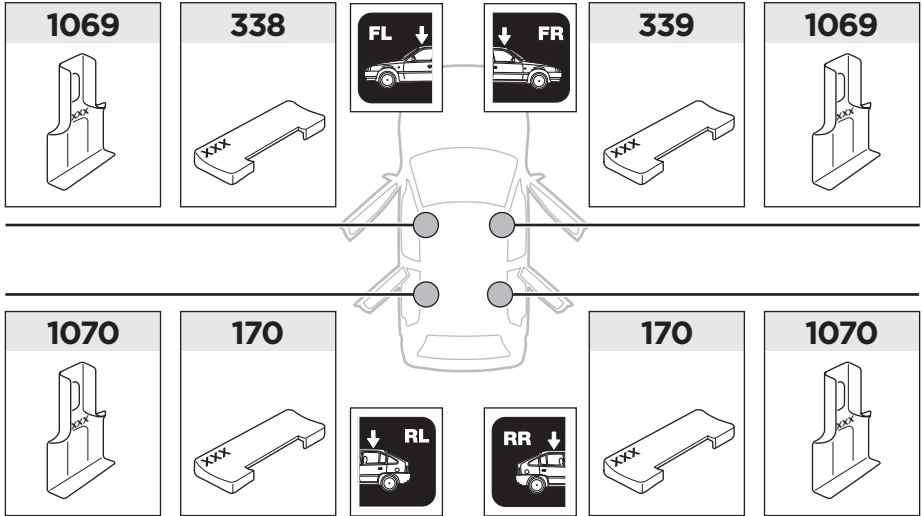

338 x1

339 x1

170 x2

1069 x2

1070 x2

x1

x1

1

	X (scale)	X (mm)	X (inch)
TOYOTA Wish, 5-dr MPV, 09-	31,5	968	38 ¹ / ₈

	Y (scale)	Y (mm)	Y (inch)
TOYOTA Wish, 5-dr MPV, 09-	26	911	35 ⁷ / ₈

2

TOYOTA Wish, 5-dr MPV, 09-

3

	W (mm)	Z (mm)	W (inch)	Z (inch)
TOYOTA Wish, 5-dr MPV, 09-	495	700	19 1/2	27 1/2