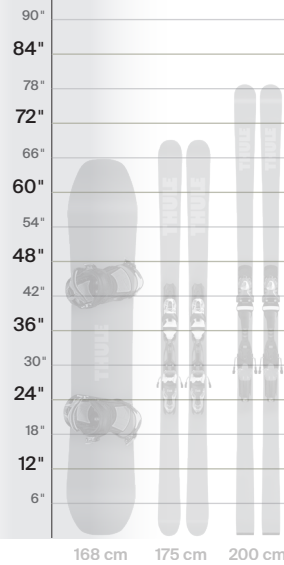

Rooftop cargo box visual comparison chart

XXL / XXL Low

Exterior dimensions
L x W x H

91.7 x 36.5 x 17.5"
233 x 92 x 44 cm

88.2 x 30.5 x 15.6"
232.1 x 89.4 x 45.4 cm

91.7 x 36.5 x 14.5"
233 x 92 x 37 cm

Thule Motion 3 - XXL
21 cu. ft. 600 L
Dual-side opening
PowerClick mount

84.8 x 34.1 x 18.5"
215.3 x 86.7 x 47 cm

Thule Force 3 - XL
18 cu. ft. 500 L
Dual-side opening
PowerClick mount

XL Low / Alpine

91 x 35 x 12.5"
231 x 89 x 32 cm

Thule Vector Alpine
13 cu. ft. 380 L
Dual-side opening
PowerClick mount

229 cm
213 cm
198 cm
183 cm
168 cm
152 cm
137 cm
122 cm
107 cm
91 cm
76 cm
61 cm
46 cm
30 cm
15 cm

L / L Sport

Exterior dimensions
L x W x H

76.9 x 34.4 x 16.7"
195 x 87 x 42 cm

76.8 x 33.3 x 16.8"
195.1 x 84.5 x 42.6 cm

75.2 x 24.7 x 16.7"
191 x 62.8 x 42.3 cm

76 x 33 x 16.5"
193 x 84 x 42 cm

Thule Motion 3 - L
16 cu. ft. 450 L
Dual-side opening
PowerClick mount

Thule Force 3 - L
16 cu. ft. 450 L
Dual-side opening
PowerClick mount