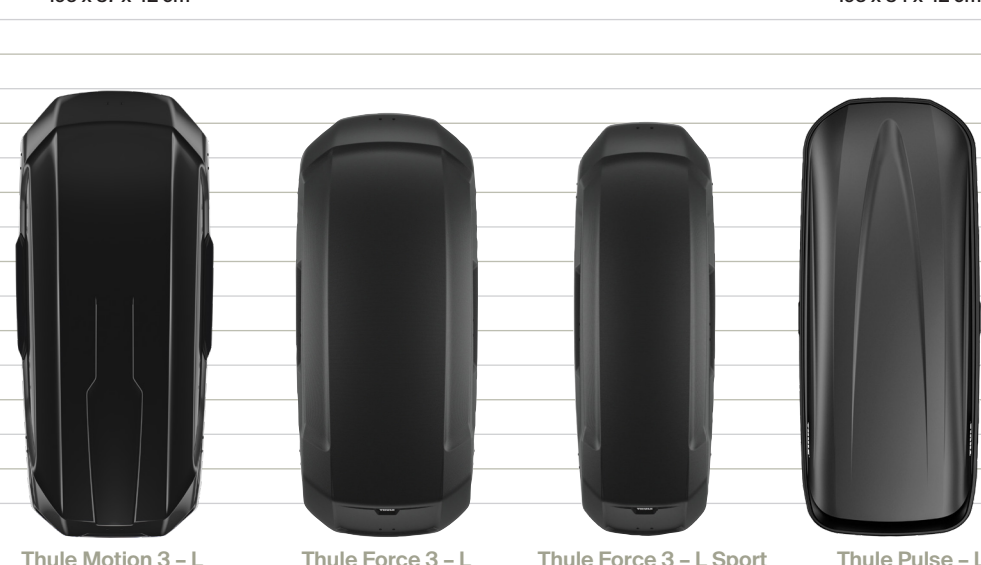

Thule Motion 3 - L
16 cu. ft. 450 L
Dual-side opening
PowerClick mount

Thule Force 3 - L
16 cu. ft. 450 L
Dual-side opening
PowerClick mount

Thule Force 3 - L Sport
11 cu. ft. 300 L
Dual-side opening
PowerClick mount

Thule Pulse - L
16 cu. ft. 453 L
Single-side opening
EasyGrip mount