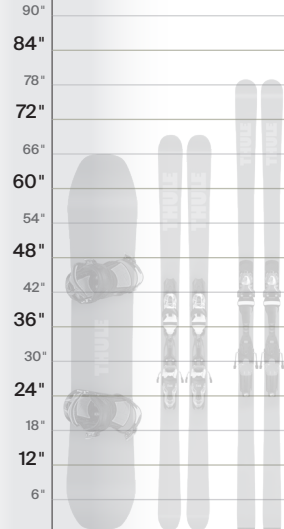

Rooftop cargo box visual comparison chart

XXL / XXL Low

Exterior dimensions
L x W x H

91.7 x 36.5 x 17.5"
233 x 92 x 44 cm

88.2 x 30.5 x 15.6"
232.1 x 89.4 x 45.4 cm

91.7 x 36.5 x 14.5"
233 x 92 x 37 cm

Thule Motion 3 - XXL
21 cu. ft. 600 L
Dual-side opening
PowerClick mount

Thule Force 3 - XXL
21 cu. ft. 610 L
Dual-side opening
PowerClick mount

Thule Motion 3 - XXL Low
18 cu. ft. 450 L
Dual-side opening
PowerClick mount

XL

85 x 35.2 x 17"
216 x 90 x 43 cm

Thule Motion 3 - XL
18 cu. ft. 500 L
Dual-side opening
PowerClick mount

84.8 x 34.1 x 18.5"
215.3 x 86.7 x 47 cm

Thule Force 3 - XL
18 cu. ft. 500 L
Dual-side opening
PowerClick mount

XL Low / Alpine

91 x 35 x 12.5"
231 x 89 x 32 cm

Thule Vector Alpine
13 cu. ft. 380 L
Dual-side opening
PowerClick mount

229 cm
213 cm
198 cm
183 cm
168 cm
152 cm
137 cm
122 cm
107 cm
91 cm
76 cm
61 cm
46 cm
30 cm
15 cm

L / L Sport

Exterior dimensions
L x W x H

76.9 x 34.4 x 16.7"
195 x 87 x 42 cm

76.8 x 33.3 x 16.8"
195.1 x 84.5 x 42.6 cm