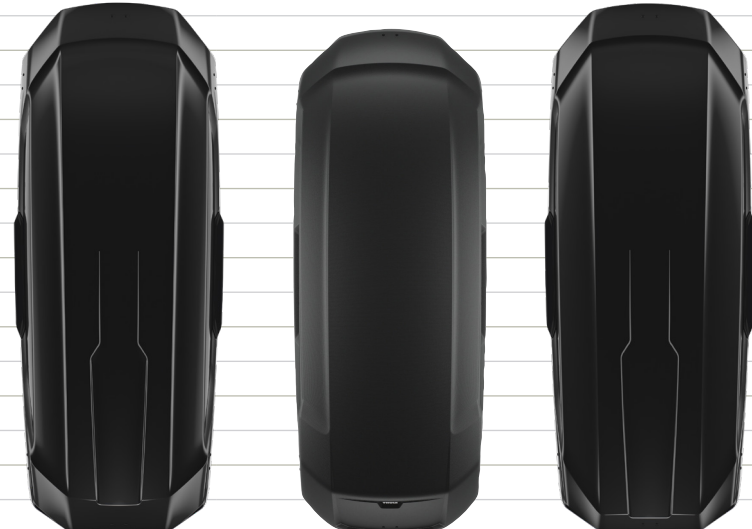

Rooftop cargo box visual comparison chart

XXL / XXL Low

Exterior dimensions
L x W x H

91.7 x 36.5 x 17.5"
233 x 92 x 44 cm

88.2 x 30.5 x 15.6"
232.1 x 89.4 x 45.4 cm

91.7 x 36.5 x 14.5"
233 x 92 x 37 cm

Thule Motion 3 - XXL
21 cu. ft. 600 L
Dual-side opening
PowerClick mount

Thule Force 3 - XXL
21 cu. ft. 610 L
Dual-side opening
PowerClick mount

Thule Motion 3 - XXL Low
18 cu. ft. 450 L
Dual-side opening
PowerClick mount

XL

85 x 35.2 x 17"
216 x 90 x 43 cm

Thule Motion 3 - XL
18 cu. ft. 500 L
Dual-side opening
PowerClick mount

84.8 x 34.1 x 18.5"
215.3 x 86.7 x 47 cm

Thule Force 3 - XL
18 cu. ft. 500 L
Dual-side opening
PowerClick mount

XL Low / Alpine

91 x 35 x 12.5"
231 x 89 x 32 cm

Thule Vector Alpine
13 cu. ft. 380 L
Dual-side opening
PowerClick mount