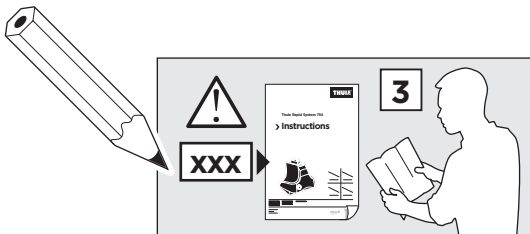

2

HYUNDAI Elantra GT, 5-dr Hatchback, *13-17 (With glassroof)

HYUNDAI i30, 5-dr Hatchback, 12-17 (With glassroof)