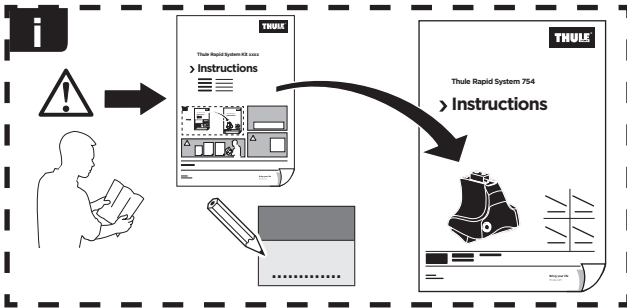

# > Instructions

**HYUNDAI Elantra GT**, 5-dr Hatchback, \*13-17 (With glassroof)

**HYUNDAI i30**, 5-dr Hatchback, 12-17 (With glassroof)

\*North America

ISO 11154-E

269 x1

271 x2

272 x1