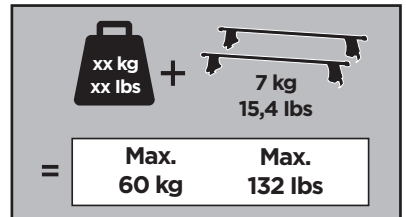

# > Instructions

**HYUNDAI Elantra GT**, 5-dr Hatchback, \*13-17 (With glassroof)

**HYUNDAI i30**, 5-dr Hatchback, 12-17 (With glassroof)

\*North America

ISO 11154-E

269 x1

271 x2

272 x1

1158 x2

1192 x2

x1

x1

1

	X (scale)	X (mm)	X (inch)
<b>HYUNDAI Elantra GT, 5-dr Hatchback, *13-17 (With glassroof)</b>	40	1051	41 <sup>3</sup> / <sub>8</sub>
<b>HYUNDAI i30, 5-dr Hatchback, 12-17 (With glassroof)</b>	40	1051	41 <sup>3</sup> / <sub>8</sub>

	Y (scale)	Y (mm)	Y (inch)
<b>HYUNDAI Elantra GT, 5-dr Hatchback, *13-17 (With glassroof)</b>	35,5	1006	39 <sup>5</sup> / <sub>8</sub>
<b>HYUNDAI i30, 5-dr Hatchback, 12-17 (With glassroof)</b>	35,5	1006	39 <sup>5</sup> / <sub>8</sub>