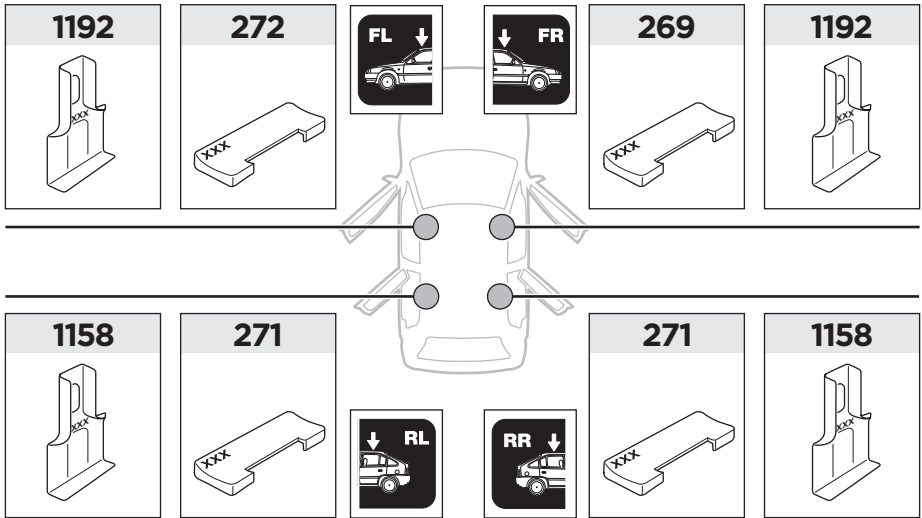

# > Instructions

**HYUNDAI Elantra GT**, 5-dr Hatchback, \*13-17 (With glassroof)

**HYUNDAI i30**, 5-dr Hatchback, 12-17 (With glassroof)

\*North America

ISO 11154-E

269 x1

271 x2

272 x1

1158 x2

1192 x2

x1

x1

1

	X (scale)	X (mm)	X (inch)
<b>HYUNDAI Elantra GT, 5-dr Hatchback, *13-17 (With glassroof)</b>	40	1051	41 <sup>3</sup> / <sub>8</sub>
<b>HYUNDAI i30, 5-dr Hatchback, 12-17 (With glassroof)</b>	40	1051	41 <sup>3</sup> / <sub>8</sub>

	Y (scale)	Y (mm)	Y (inch)
<b>HYUNDAI Elantra GT, 5-dr Hatchback, *13-17 (With glassroof)</b>	35,5	1006	39 <sup>5</sup> / <sub>8</sub>
<b>HYUNDAI i30, 5-dr Hatchback, 12-17 (With glassroof)</b>	35,5	1006	39 <sup>5</sup> / <sub>8</sub>

2

HYUNDAI Elantra GT, 5-dr Hatchback, \*13-17 (With glassroof)

HYUNDAI i30, 5-dr Hatchback, 12-17 (With glassroof)

3

	W (mm)	Z (mm)	W (inch)	Z (inch)
<b>HYUNDAI Elantra GT, 5-dr Hatchback, *13-17 (With glassroof)</b>	<b>180</b>	<b>700</b>	<b>7 1/8</b>	<b>27 1/2</b>
<b>HYUNDAI i30, 5-dr Hatchback, 12-17 (With glassroof)</b>	<b>180</b>	<b>700</b>	<b>7 1/8</b>	<b>27 1/2</b>