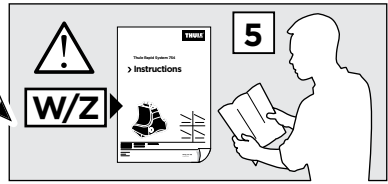

3

	W (mm)	Z (mm)	W (inch)	Z (inch)
FORD Fusion, 4-dr Sedan, 13-	279	635	11	25