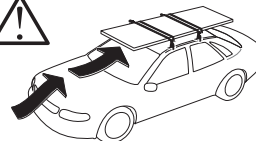

CITY CRASH

Complies with ISO norm

ISO 11154-E

i

Max 130 km/h
80 Mph

80 km/h
50 Mph

> Mounting Tutorial

Thule Edge Clamp