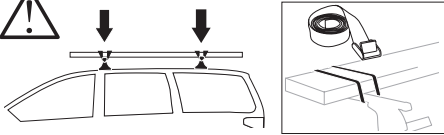

CITY CRASH

Complies with ISO norm

ISO 11154-E

i

Max 130 km/h
80 Mph

80 km/h
50 Mph

> Mounting Tutorial

Thule Edge Clamp