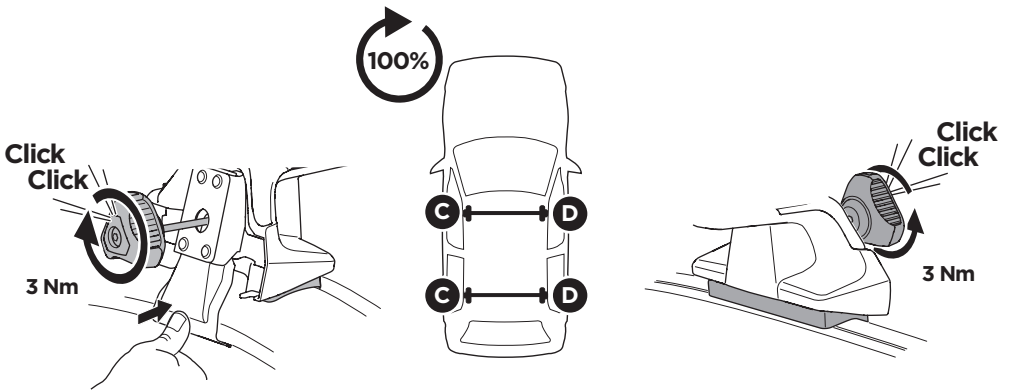

7

	☐	☐	☐	☐	☐	Evo	Edge
	☐	☐	☐	☐	☐	X	
	☐	☐	☐	☐	☐	Evo	Edge
	☐	☐	☐	☐	☐	Y	
						W	Z