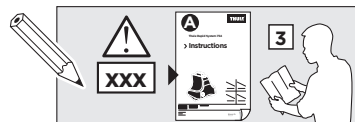

SUZUKI Alto, 5-dr Hatchback (JPN), 94-98

SUZUKI Alto, 5-dr Hatchback (JPN), 99-04

SUZUKI Alto, 5-dr Hatchback (EUR), 94-01

SUZUKI Alto, 5-dr Hatchback (EUR), 02-06

SUZUKI Alto Works, 5-dr Hatchback (JPN), 99-04