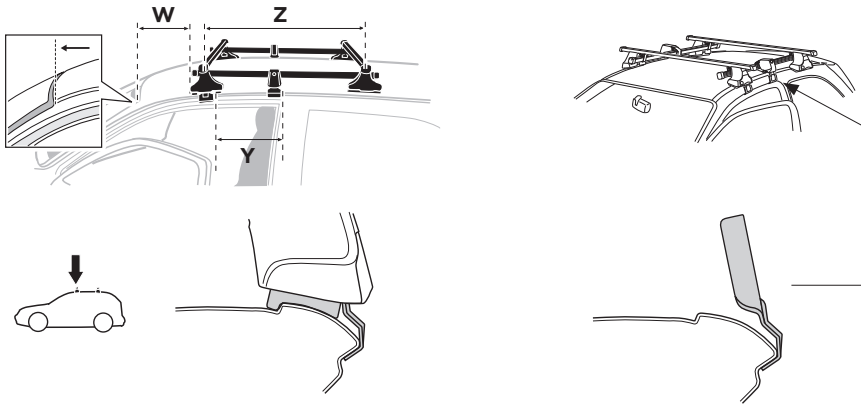

The diagram is divided into several sections:

- Top Left:** A warning icon (exclamation mark in a triangle) points to a person reading a manual. An arrow points from the manual to a document labeled 'B' (Thule Rapid System Kit 1168) and another arrow points to a document labeled 'A' (Thule Rapid System 754). A pencil is shown writing on a form.
- Top Right:** A weight calculation diagram. It shows a bag labeled 'xx kg / xx lbs' plus a rack labeled '7 kg / 15,4 lbs' and two screws labeled '3 kg / 6,6 lbs'. Below this, a box contains the text: 'Max. 50 kg / 110 lbs'.
- Bottom Left:** A warning icon points to three manuals: 'A' (Thule Rapid System 754), 'B' (Thule Rapid System Kit 1168), and a 'Safety' manual. A person is shown reading the manuals.
- Bottom Right:** A warning icon points to a car with arrows indicating the rack's position. A speedometer graphic shows a warning zone between 40 km/h (25 Mph) and 80 km/h (50 Mph), with a maximum speed limit of 130 km/h (80 Mph).

SUZUKI Alto, 5-dr Hatchback (JPN), 99-04

SUZUKI Alto, 5-dr Hatchback (EUR), 94-01

SUZUKI Alto, 5-dr Hatchback (EUR), 02-06

SUZUKI Alto Works, 5-dr Hatchback (JPN), 99-04

3

	W (mm)	Z (mm)	Y (mm)	W (inch)	Z (inch)	Y (inch)
SUZUKI Alto , 3-dr Hatchback (JPN), 94-98	230	700	280	9	27 1/2	11
SUZUKI Alto , 3-dr Hatchback (JPN), 99-04	230	700	280	9	27 1/2	11
SUZUKI Alto , 3-dr Hatchback (EUR), 94-01	230	700	280	9	27 1/2	11
SUZUKI Alto Works , 3-dr Hatchback (JPN), 99-04	230	700	280	9	27 1/2	11

	W (mm)	Z (mm)	W (inch)	Z (inch)
SUZUKI Alto , 5-dr Hatchback (JPN), 94-98	230	700	9	27 1/2
SUZUKI Alto , 5-dr Hatchback (JPN), 99-04	230	700	9	27 1/2
SUZUKI Alto , 5-dr Hatchback (EUR), 94-01	230	700	9	27 1/2
SUZUKI Alto , 5-dr Hatchback (EUR), 02-06	230	700	9	27 1/2
SUZUKI Alto Works , 5-dr Hatchback (JPN), 99-04	230	700	9	27 1/2