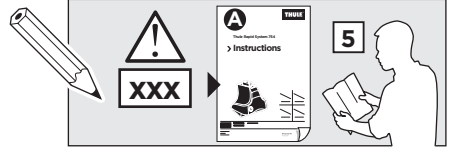

3

	W (mm)	Z (mm)	Y (mm)	W (inch)	Z (inch)	Y (inch)
SUZUKI Alto, 3-dr Hatchback (JPN), 94-98	230	700	280	9	27 1/2	11
SUZUKI Alto, 3-dr Hatchback (JPN), 99-04	230	700	280	9	27 1/2	11
SUZUKI Alto, 3-dr Hatchback (EUR), 94-01	230	700	280	9	27 1/2	11
SUZUKI Alto Works, 3-dr Hatchback (JPN), 99-04	230	700	280	9	27 1/2	11

	W (mm)	Z (mm)	W (inch)	Z (inch)
SUZUKI Alto, 5-dr Hatchback (JPN), 94-98	230	700	9	27 1/2
SUZUKI Alto, 5-dr Hatchback (JPN), 99-04	230	700	9	27 1/2
SUZUKI Alto, 5-dr Hatchback (EUR), 94-01	230	700	9	27 1/2
SUZUKI Alto, 5-dr Hatchback (EUR), 02-06	230	700	9	27 1/2
SUZUKI Alto Works, 5-dr Hatchback (JPN), 99-04	230	700	9	27 1/2