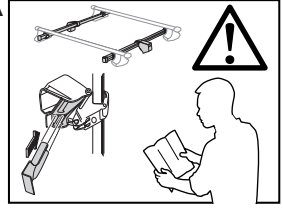

2

SRA

SUZUKI Alto, 3-dr Hatchback (JPN), 94-98

SUZUKI Alto, 3-dr Hatchback (JPN), 99-04

SUZUKI Alto, 3-dr Hatchback (EUR), 94-01

SUZUKI Alto Works, 3-dr Hatchback (JPN), 99-04

SUZUKI Alto, 5-dr Hatchback (JPN), 94-98

SUZUKI Alto, 5-dr Hatchback (JPN), 99-04

SUZUKI Alto, 5-dr Hatchback (EUR), 94-01

SUZUKI Alto, 5-dr Hatchback (EUR), 02-06

SUZUKI Alto Works, 5-dr Hatchback (JPN), 99-04