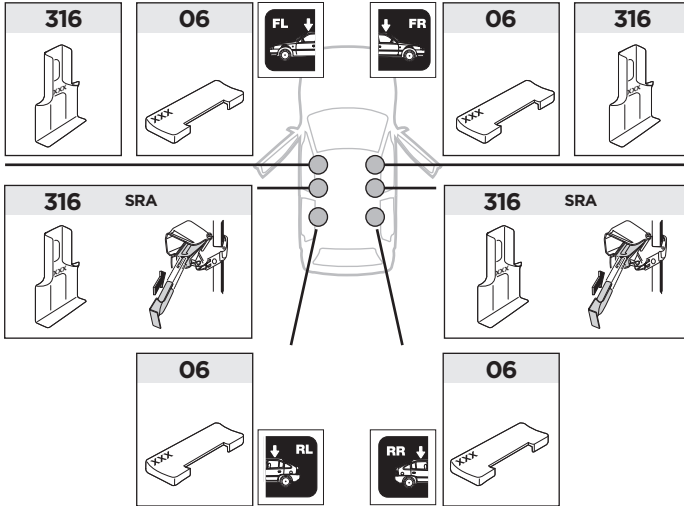

The diagram is divided into several sections:

- Top Left:** A warning icon (exclamation mark in a triangle) points to a person reading a manual. An arrow points from the manual to a document labeled 'B' (Thule Rapid System Kit 1168) and another arrow points to a document labeled 'A' (Thule Rapid System 754). A pencil is shown writing on a form.
- Top Right:** A weight calculation diagram. It shows a bag labeled 'xx kg / xx lbs' plus a rack labeled '7 kg / 15,4 lbs' and two screws labeled '3 kg / 6,6 lbs'. Below this, a box contains the text: 'Max. 50 kg / 110 lbs'.
- Bottom Left:** A warning icon points to three manuals: 'A' (Thule Rapid System 754), 'B' (Thule Rapid System Kit 1168), and a 'Safety' manual. A person is shown reading the manuals.
- Bottom Right:** A warning icon points to a car with arrows indicating the rack's position. A speedometer graphic shows a warning zone between 40 km/h (25 Mph) and 80 km/h (50 Mph), with a maximum speed limit of 130 km/h (80 Mph).

2

SRA

SUZUKI Alto, 3-dr Hatchback (JPN), 94-98

SUZUKI Alto, 3-dr Hatchback (JPN), 99-04

SUZUKI Alto, 3-dr Hatchback (EUR), 94-01

SUZUKI Alto Works, 3-dr Hatchback (JPN), 99-04

SUZUKI Alto, 5-dr Hatchback (JPN), 94-98

SUZUKI Alto, 5-dr Hatchback (JPN), 99-04

SUZUKI Alto, 5-dr Hatchback (EUR), 94-01

SUZUKI Alto, 5-dr Hatchback (EUR), 02-06

SUZUKI Alto Works, 5-dr Hatchback (JPN), 99-04

3

	W (mm)	Z (mm)	Y (mm)	W (inch)	Z (inch)	Y (inch)
SUZUKI Alto , 3-dr Hatchback (JPN), 94-98	230	700	280	9	27 1/2	11
SUZUKI Alto , 3-dr Hatchback (JPN), 99-04	230	700	280	9	27 1/2	11
SUZUKI Alto , 3-dr Hatchback (EUR), 94-01	230	700	280	9	27 1/2	11
SUZUKI Alto Works , 3-dr Hatchback (JPN), 99-04	230	700	280	9	27 1/2	11