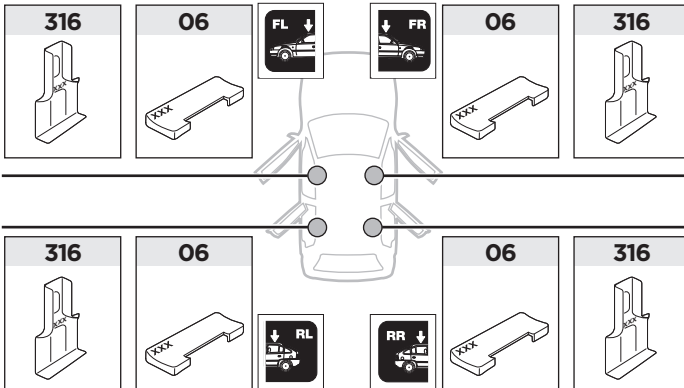

	Y (scale)	Y (mm)	Y (inch)
SUZUKI Alto, 3-dr Hatchback (JPN), 94-98	24	891	35 ¹ / ₈
SUZUKI Alto, 3-dr Hatchback (JPN), 99-04	14	791	31 ¹ / ₈
SUZUKI Alto, 3-dr Hatchback (EUR), 94-01	24	891	35 ¹ / ₈
SUZUKI Alto, 5-dr Hatchback (JPN), 94-98	24	891	35 ¹ / ₈
SUZUKI Alto, 5-dr Hatchback (JPN), 99-04	14	791	31 ¹ / ₈
SUZUKI Alto, 5-dr Hatchback (EUR), 94-01	24	891	35 ¹ / ₈
SUZUKI Alto, 5-dr Hatchback (EUR), 02-06	14	791	31 ¹ / ₈
SUZUKI Alto Works, 3-dr Hatchback (JPN), 99-04	14	791	31 ¹ / ₈
SUZUKI Alto Works, 5-dr Hatchback (JPN), 99-04	14	791	31 ¹ / ₈

2

SRA

SUZUKI Alto, 3-dr Hatchback (JPN), 94-98

SUZUKI Alto, 3-dr Hatchback (JPN), 99-04

SUZUKI Alto, 3-dr Hatchback (EUR), 94-01

SUZUKI Alto Works, 3-dr Hatchback (JPN), 99-04

SUZUKI Alto, 5-dr Hatchback (JPN), 94-98

SUZUKI Alto, 5-dr Hatchback (JPN), 99-04

SUZUKI Alto, 5-dr Hatchback (EUR), 94-01

SUZUKI Alto, 5-dr Hatchback (EUR), 02-06

SUZUKI Alto Works, 5-dr Hatchback (JPN), 99-04

3

	W (mm)	Z (mm)	Y (mm)	W (inch)	Z (inch)	Y (inch)
SUZUKI Alto , 3-dr Hatchback (JPN), 94-98	230	700	280	9	27 1/2	11
SUZUKI Alto , 3-dr Hatchback (JPN), 99-04	230	700	280	9	27 1/2	11
SUZUKI Alto , 3-dr Hatchback (EUR), 94-01	230	700	280	9	27 1/2	11
SUZUKI Alto Works , 3-dr Hatchback (JPN), 99-04	230	700	280	9	27 1/2	11