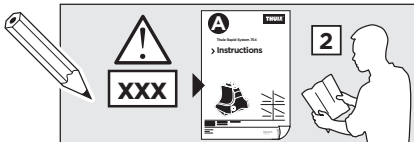

06 x4

316 x4

x1

x1

1

	X (scale)	X (mm)	X (inch)
SUZUKI Alto, 3-dr Hatchback (JPN), 94-98	34	991	39
SUZUKI Alto, 3-dr Hatchback (JPN), 99-04	17	821	32 ³/₈
SUZUKI Alto, 3-dr Hatchback (EUR), 94-01	34	991	39
SUZUKI Alto, 5-dr Hatchback (JPN), 94-98	34	991	39
SUZUKI Alto, 5-dr Hatchback (JPN), 99-04	17	821	32 ³/₈
SUZUKI Alto, 5-dr Hatchback (EUR), 94-01	34	991	39
SUZUKI Alto, 5-dr Hatchback (EUR), 02-06	17	821	32 ³/₈
SUZUKI Alto Works, 3-dr Hatchback (JPN), 99-04	17	821	32 ³/₈
SUZUKI Alto Works, 5-dr Hatchback (JPN), 99-04	17	821	32 ³/₈

	Y (scale)	Y (mm)	Y (inch)
SUZUKI Alto, 3-dr Hatchback (JPN), 94-98	24	891	35 ¹/₈
SUZUKI Alto, 3-dr Hatchback (JPN), 99-04	14	791	31 ¹/₈
SUZUKI Alto, 3-dr Hatchback (EUR), 94-01	24	891	35 ¹/₈
SUZUKI Alto, 5-dr Hatchback (JPN), 94-98	24	891	35 ¹/₈
SUZUKI Alto, 5-dr Hatchback (JPN), 99-04	14	791	31 ¹/₈
SUZUKI Alto, 5-dr Hatchback (EUR), 94-01	24	891	35 ¹/₈
SUZUKI Alto, 5-dr Hatchback (EUR), 02-06	14	791	31 ¹/₈
SUZUKI Alto Works, 3-dr Hatchback (JPN), 99-04	14	791	31 ¹/₈
SUZUKI Alto Works, 5-dr Hatchback (JPN), 99-04	14	791	31 ¹/₈