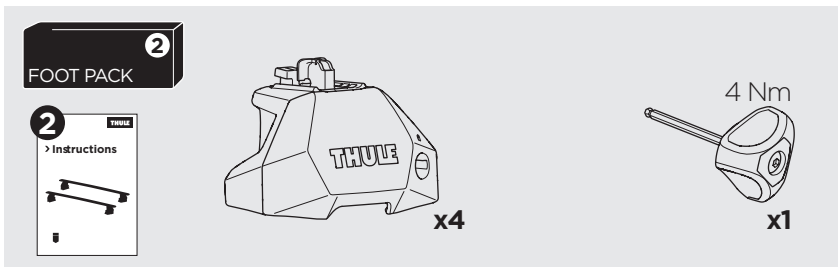

## Kit 187004

CHEVROLET Trailblazer, 5-dr SUV, 02-09  
 MERCEDES Sprinter, 4-dr Van, 06- /\*10-  
 RENAULT Espace, 5-dr MPV, 03-14  
 VOLKSWAGEN Crafter, 4-dr Van, 06-16, 17-

ISO 11154-E

\*North America

This kit is only for vehicles with T-Profile.