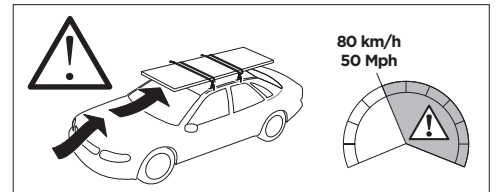

## Kit 187004

CHEVROLET Trailblazer, 5-dr SUV, 02-09  
 MERCEDES Sprinter, 4-dr Van, 06- /\*10-  
 RENAULT Espace, 5-dr MPV, 03-14  
 VOLKSWAGEN Crafter, 4-dr Van, 06-16, 17-

ISO 11154-E

\*North America

This kit is only for vehicles with T-Profile.