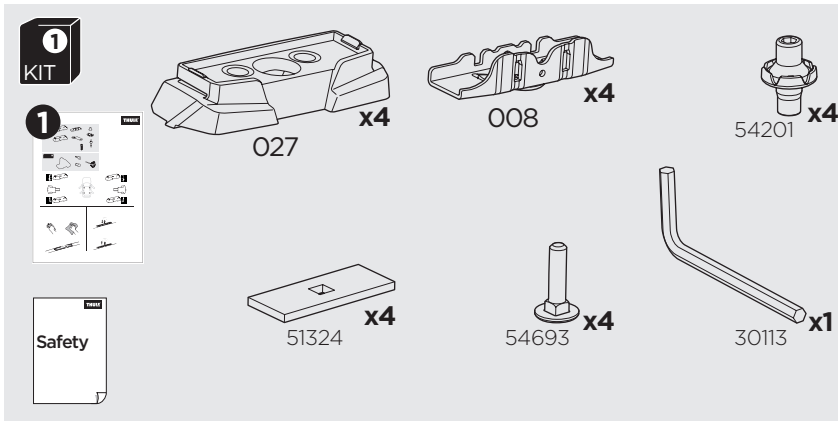

## Kit 187004

CHEVROLET Trailblazer, 5-dr SUV, 02-09  
 MERCEDES Sprinter, 4-dr Van, 06- /\*10-  
 RENAULT Espace, 5-dr MPV, 03-14  
 VOLKSWAGEN Crafter, 4-dr Van, 06-16, 17-

ISO 11154-E

\*North America

This kit is only for vehicles with T-Profile.