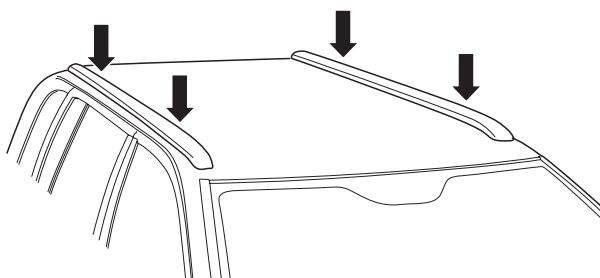

1

Kit 187004

CHEVROLET Trailblazer, 5-dr SUV, 02-09
MERCEDES Sprinter, 4-dr Van, 06- /*10-
RENAULT Espace, 5-dr MPV, 03-14
VOLKSWAGEN Crafter, 4-dr Van, 06-16, 17-

ISO 11154-E

*North America

This kit is only for vehicles with T-Profile.

1

2