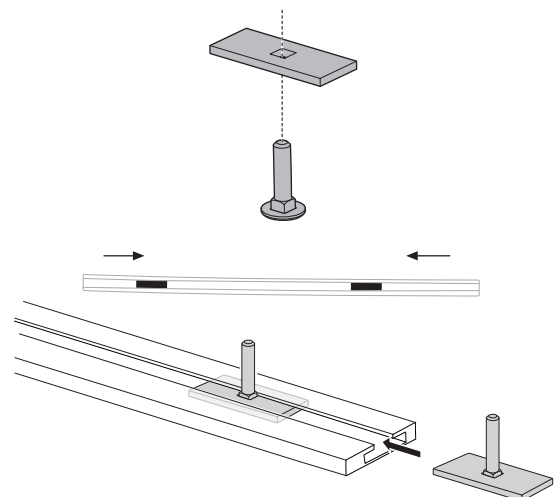

1

Kit 187004

CHEVROLET Trailblazer, 5-dr SUV, 02-09
MERCEDES Sprinter, 4-dr Van, 06- /*10-
RENAULT Espace, 5-dr MPV, 03-14
VOLKSWAGEN Crafter, 4-dr Van, 06-16, 17-

ISO 11154-E

*North America

This kit is only for vehicles with T-Profile.

1

2