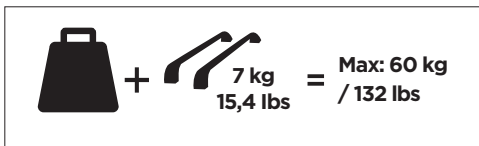

1

Kit 145244

NISSAN Note III, 5-dr Hatchback, 21-

NISSAN Note Autech Crossover, 5-dr Hatchback, 21-

ISO 11154-E

Bring your life
thule.com

5560236002

437