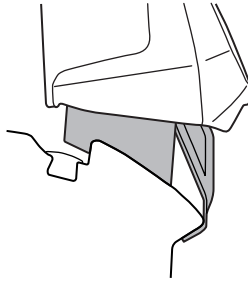

NISSAN Note III, 5-dr Hatchback, 21-