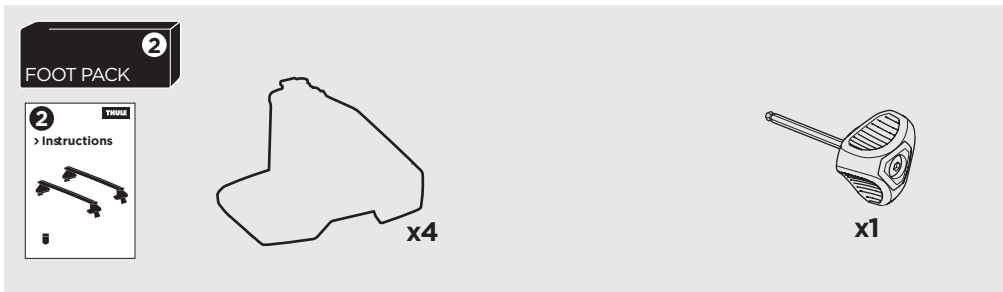

1

Kit 145244

NISSAN Note III, 5-dr Hatchback, 21-

NISSAN Note Autech Crossover, 5-dr Hatchback, 21-

ISO 11154-E

Bring your life
thule.com

5560236002

437