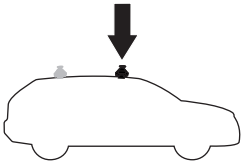

NISSAN Note III, 5-dr Hatchback, 21-