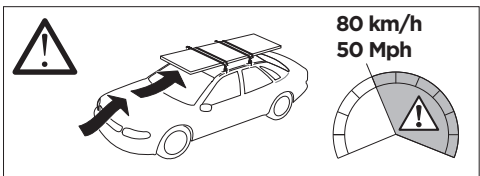

1

Kit 145244

NISSAN Note III, 5-dr Hatchback, 21-

NISSAN Note Autech Crossover, 5-dr Hatchback, 21-

ISO 11154-E

Bring your life
thule.com

5560236002

437