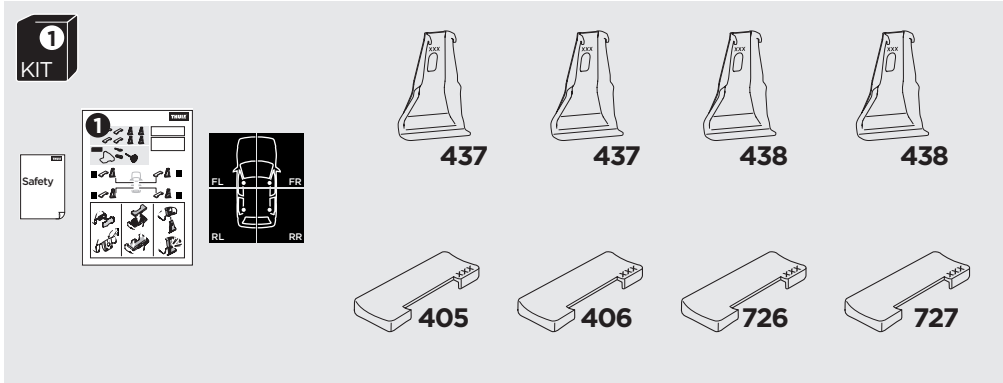

1

Kit 145244

NISSAN Note III, 5-dr Hatchback, 21-

NISSAN Note Autech Crossover, 5-dr Hatchback, 21-

ISO 11154-E

Bring your life
thule.com

5560236002

437