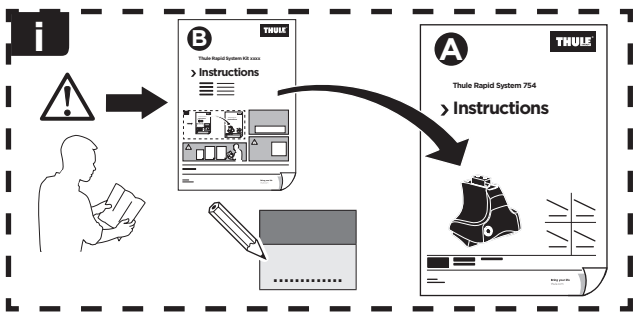

Thule Rapid System Kit 1467

> Instructions

RENAULT Twingo (Mk.II.), 3-dr Hatchback, 07-13

ISO 11154-E

141467
C.20141021
519-1467-02

Bring your life
thule.com

65 x2

178 x2

927 x2

928 x2

x1

x1

1

	X (scale)	X (mm)	X (inch)
RENAULT Twingo (Mk.II.), 3-dr Hatchback, 07-13	31,5	966	38

	Y (scale)	Y (mm)	Y (inch)
RENAULT Twingo (Mk.II.), 3-dr Hatchback, 07-13	27	921	36 1/4

2