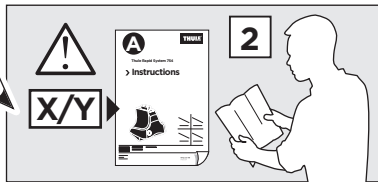

927 x2

928 x2

x1

x1

1

	X (scale)	X (mm)	X (inch)
RENAULT Twingo (Mk.II.), 3-dr Hatchback, 07-13	31,5	966	38

	Y (scale)	Y (mm)	Y (inch)
RENAULT Twingo (Mk.II.), 3-dr Hatchback, 07-13	27	921	36 1/4

2