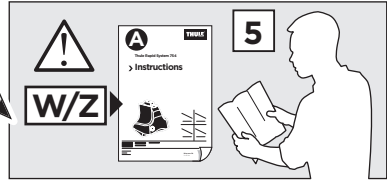

3

	W (mm)	Z (mm)	W (inch)	Z (inch)
RENAULT Twingo (Mk.II.), 3-dr Hatchback, 07-13	226	650	8 ⁷/₈	25 ⁵/₈