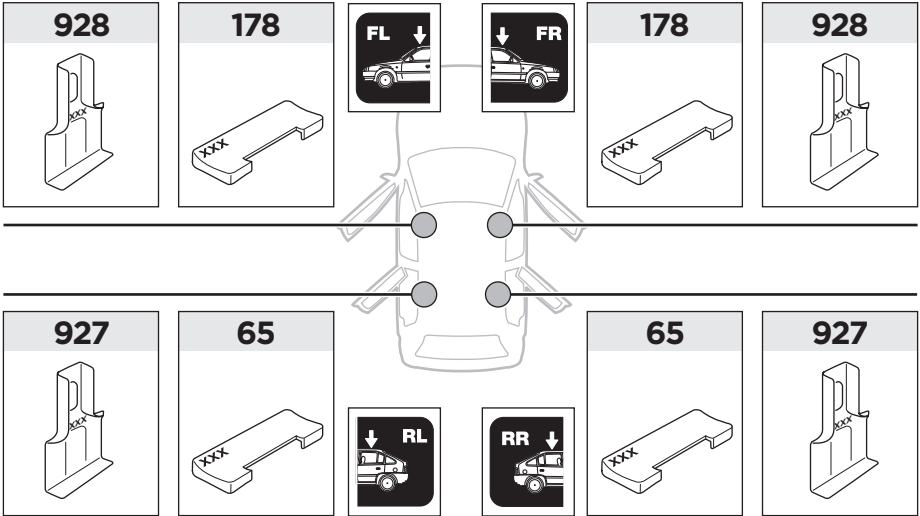

927 x2

928 x2

x1

x1

1

	X (scale)	X (mm)	X (inch)
RENAULT Twingo (Mk.II.), 3-dr Hatchback, 07-13	31,5	966	38

	Y (scale)	Y (mm)	Y (inch)
RENAULT Twingo (Mk.II.), 3-dr Hatchback, 07-13	27	921	36 1/4

2

RENAULT Twingo (Mk.II.), 3-dr Hatchback, 07-13

3

	W (mm)	Z (mm)	W (inch)	Z (inch)
RENAULT Twingo (Mk.II.), 3-dr Hatchback, 07-13	226	650	8 ⁷/₈	25 ⁵/₈