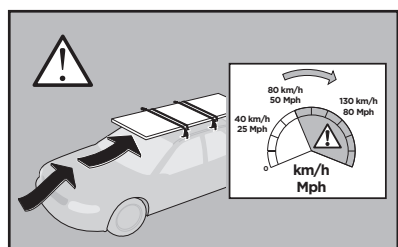

ISO 11154-E

141467
C.20141021
519-1467-02

Bring your life
thule.com