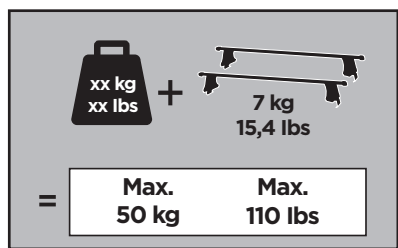

ISO 11154-E

141467
C.20141021
519-1467-02

Bring your life
thule.com