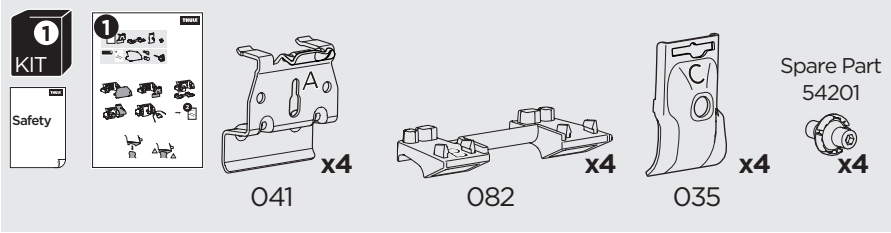

## Kit 186103

MG EHS, 5-dr SUV, 18-24  
MG HS, 5-dr SUV, 18-24

ISO 11154-E

This kit is only for vehicles with flush railing.

**1**  
Evo

Edge

**2**

**3**