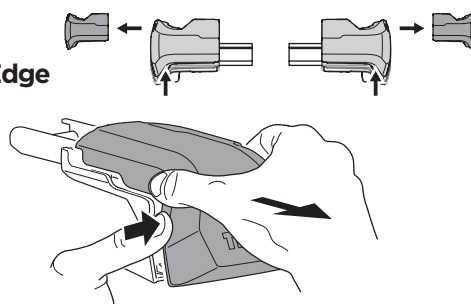

## Kit 186103

MG EHS, 5-dr SUV, 18-24  
MG HS, 5-dr SUV, 18-24

ISO 11154-E

This kit is only for vehicles with flush railing.

**1**  
Evo

Edge

**2**

**3**

**4**

**5**

**2**