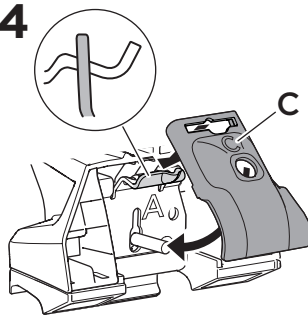

1

Kit 186103

MG EHS, 5-dr SUV, 18-24
MG HS, 5-dr SUV, 18-24

ISO 11154-E

This kit is only for vehicles with flush railing.

1
Evo

Edge

2

3

4

5

2