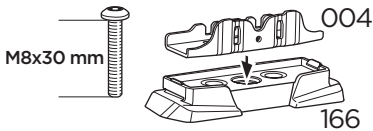

  Max 130 km/h
80 Mph

  80 km/h
50 Mph

ISO 11154-E

This kit is only for vehicles with fixpoint mounting.

1
KIT

Safety

i

1