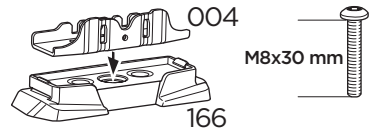

  Max 130 km/h
80 Mph

  80 km/h
50 Mph

ISO 11154-E

This kit is only for vehicles with fixpoint mounting.

1
KIT

Safety

i

1