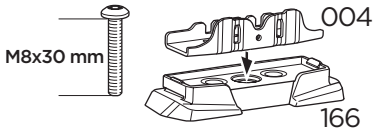

  Max 130 km/h
80 Mph

  80 km/h
50 Mph

ISO 11154-E

This kit is only for vehicles with fixpoint mounting.

1
KIT

Safety

i

1