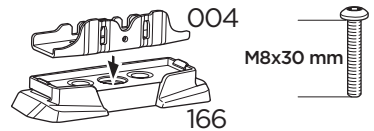

  Max 130 km/h
80 Mph

  80 km/h
50 Mph

ISO 11154-E

This kit is only for vehicles with fixpoint mounting.

1
KIT

Safety

i

1