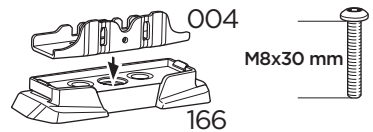

This kit is only for vehicles with fixpoint mounting.

1
KIT

Safety

i