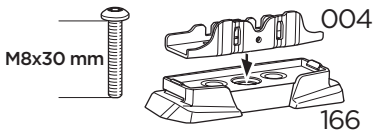

This kit is only for vehicles with fixpoint mounting.

1
KIT

Safety

i