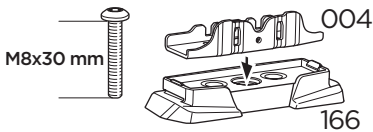

This kit is only for vehicles with fixpoint mounting.

1
KIT

Safety

i