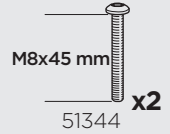

2 > instructions

This kit is only for vehicles with fixpoint mounting.

x2

166 x4

004 x4

M8x30 mm
51343 x4

M8x45 mm
51344 x2

760 x2