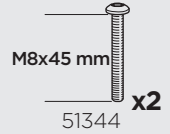

2 > instructions

This kit is only for vehicles with fixpoint mounting.

x2

166 x4

004 x4

M8x30 mm
51343 x4

M8x45 mm
51344 x2

760 x2

x2

M8x45 mm

M8x45 mm

M8x30 mm

M8x30 mm

M8x45 mm

M8x45 mm

1
A