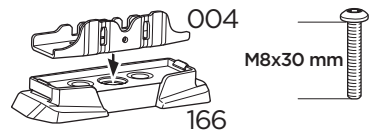

This kit is only for vehicles with fixpoint mounting.

1
KIT

Safety

i