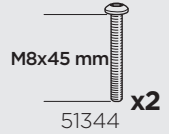

This kit is only for vehicles with fixpoint mounting.

1
KIT

Safety

i