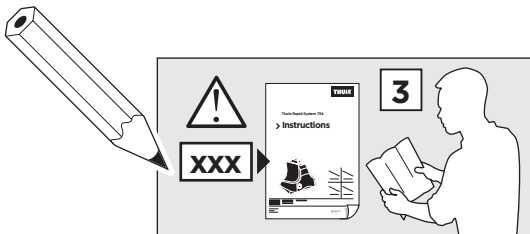

2

LEXUS RX 300/400h (Mk II), 5-dr SUV, 03-09

LEXUS RX 350/450h (Mk III), 5-dr SUV, 09- / *10-

TOYOTA Harrier (Mk II), 5-dr SUV, 03-09

TOYOTA Venza, 5-dr SUV, *09-