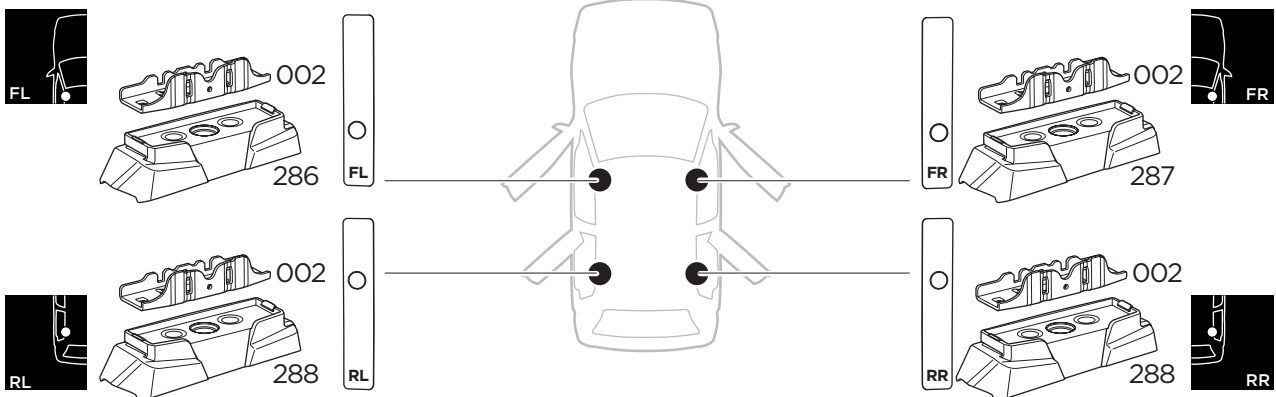

This kit is only for vehicles with fixpoint mounting.

1 KIT

- 286 x1
- 002 x4
- 54672 x4
- 287 x1
- 54666 x4
- 54674 x4
- 288 x2
- 54673 x1

Safety

2 FOOT PACK

- x4
- x4
- 4 Nm
- x1