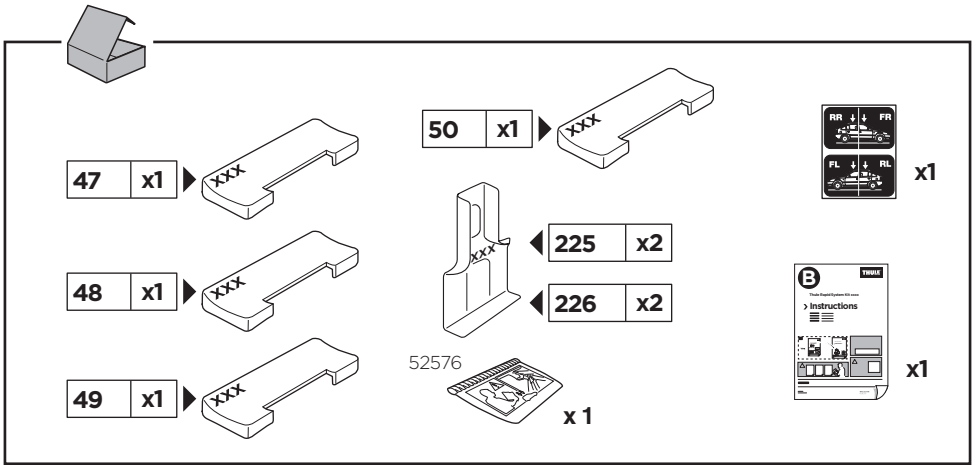

# > Instructions

VW Beetle, 2-dr Coupé, 98-04, 05-11

ISO 11154-E

141094  
C.20150225  
519-1094-03

Bring your life  
thule.com

# 1

	X (scale)	X (mm)	X (inch)
VW Beetle, Coupé, 98-04, 05-11	33,5	986	38 <sup>7</sup> / <sub>8</sub>

	Y (scale)	Y (mm)	Y (inch)
VW Beetle, Coupé, 98-04, 05-11	28,5	936	36 <sup>7</sup> / <sub>8</sub>

2

VW Beetle, 2-dr Coupé, 98-04, 05-11

**3**

	W (mm)	Z (mm)	W (inch)	Z (inch)
<b>VW Beetle, Coupé, 98-04, 05-11</b>	<b>190</b>	<b>700</b>	<b>7 1/2</b>	<b>27 1/2</b>