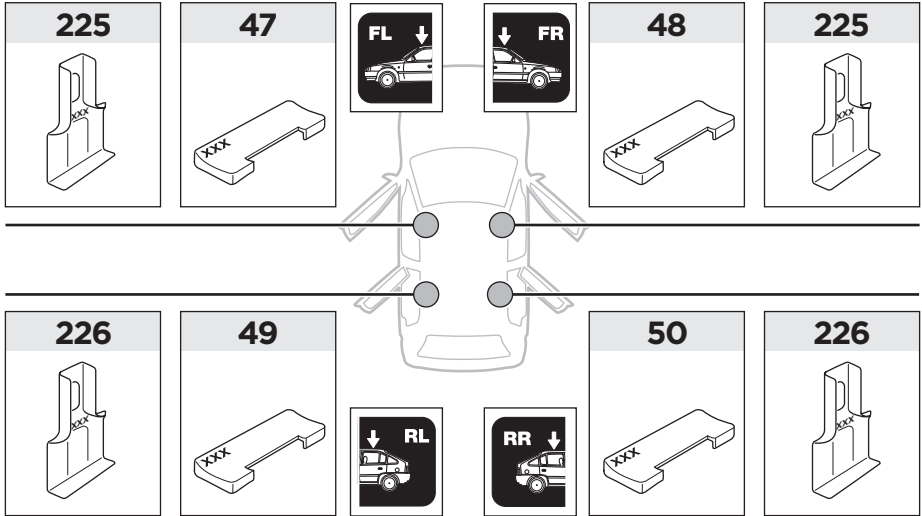

# > Instructions

VW Beetle, 2-dr Coupé, 98-04, 05-11

ISO 11154-E

141094  
C.20150225  
519-1094-03

Bring your life  
thule.com

# 1

	X (scale)	X (mm)	X (inch)
VW Beetle, Coupé, 98-04, 05-11	33,5	986	38 <sup>7</sup> / <sub>8</sub>

	Y (scale)	Y (mm)	Y (inch)
VW Beetle, Coupé, 98-04, 05-11	28,5	936	36 <sup>7</sup> / <sub>8</sub>

2

VW Beetle, 2-dr Coupé, 98-04, 05-11

**3**

	W (mm)	Z (mm)	W (inch)	Z (inch)
<b>VW Beetle, Coupé, 98-04, 05-11</b>	<b>190</b>	<b>700</b>	<b>7 1/2</b>	<b>27 1/2</b>