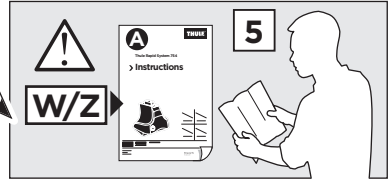

# 1

	X (scale)	X (mm)	X (inch)
VW Beetle, Coupé, 98-04, 05-11	33,5	986	38 <sup>7</sup> / <sub>8</sub>

	Y (scale)	Y (mm)	Y (inch)
VW Beetle, Coupé, 98-04, 05-11	28,5	936	36 <sup>7</sup> / <sub>8</sub>

2

VW Beetle, 2-dr Coupé, 98-04, 05-11

**3**

	W (mm)	Z (mm)	W (inch)	Z (inch)
<b>VW Beetle, Coupé, 98-04, 05-11</b>	<b>190</b>	<b>700</b>	<b>7 1/2</b>	<b>27 1/2</b>