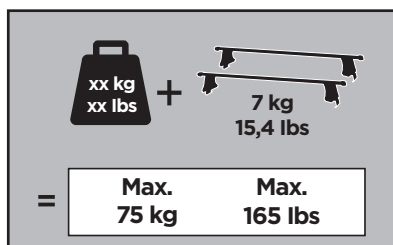

# > Instructions

VW Beetle, 2-dr Coupé, 98-04, 05-11

ISO 11154-E

141094  
C.20150225  
519-1094-03

Bring your life  
thule.com

# 1

	X (scale)	X (mm)	X (inch)
VW Beetle, Coupé, 98-04, 05-11	33,5	986	38 <sup>7</sup> / <sub>8</sub>

	Y (scale)	Y (mm)	Y (inch)
VW Beetle, Coupé, 98-04, 05-11	28,5	936	36 <sup>7</sup> / <sub>8</sub>

2

VW Beetle, 2-dr Coupé, 98-04, 05-11

**3**

	W (mm)	Z (mm)	W (inch)	Z (inch)
<b>VW Beetle, Coupé, 98-04, 05-11</b>	<b>190</b>	<b>700</b>	<b>7 1/2</b>	<b>27 1/2</b>