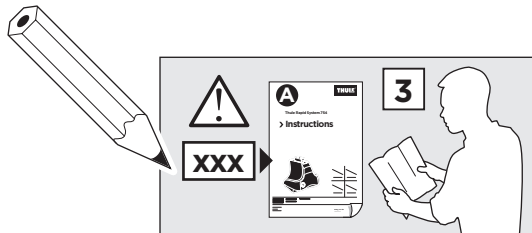

# 1

	X (scale)	X (mm)	X (inch)
VW Beetle, Coupé, 98-04, 05-11	33,5	986	38 <sup>7</sup> / <sub>8</sub>

	Y (scale)	Y (mm)	Y (inch)
VW Beetle, Coupé, 98-04, 05-11	28,5	936	36 <sup>7</sup> / <sub>8</sub>

2

VW Beetle, 2-dr Coupé, 98-04, 05-11

**3**

	W (mm)	Z (mm)	W (inch)	Z (inch)
<b>VW Beetle, Coupé, 98-04, 05-11</b>	<b>190</b>	<b>700</b>	<b>7 1/2</b>	<b>27 1/2</b>