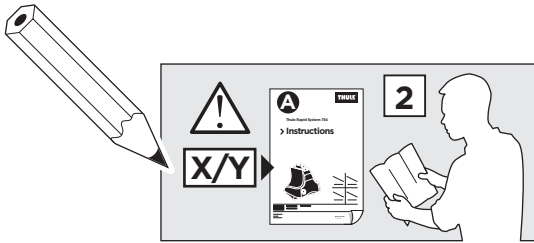

# > Instructions

VW Beetle, 2-dr Coupé, 98-04, 05-11

ISO 11154-E

141094  
C.20150225  
519-1094-03

Bring your life  
thule.com

# 1

	X (scale)	X (mm)	X (inch)
VW Beetle, Coupé, 98-04, 05-11	33,5	986	38 <sup>7</sup> / <sub>8</sub>

	Y (scale)	Y (mm)	Y (inch)
VW Beetle, Coupé, 98-04, 05-11	28,5	936	36 <sup>7</sup> / <sub>8</sub>

2

VW Beetle, 2-dr Coupé, 98-04, 05-11

**3**

	W (mm)	Z (mm)	W (inch)	Z (inch)
<b>VW Beetle, Coupé, 98-04, 05-11</b>	<b>190</b>	<b>700</b>	<b>7 1/2</b>	<b>27 1/2</b>