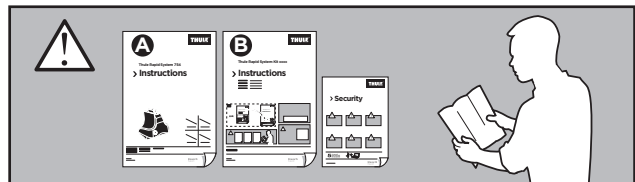

# > Instructions

VW Beetle, 2-dr Coupé, 98-04, 05-11

ISO 11154-E

141094  
C.20150225  
519-1094-03

Bring your life  
thule.com