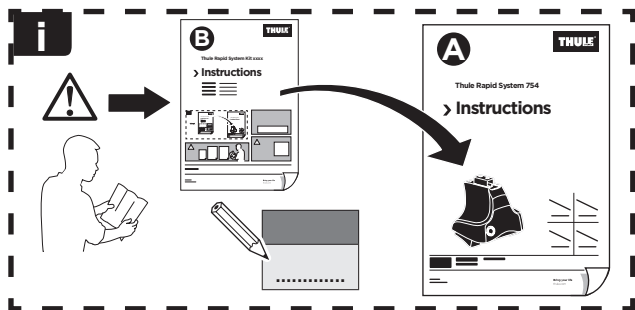

# > Instructions

VW Beetle, 2-dr Coupé, 98-04, 05-11

ISO 11154-E

141094  
C.20150225  
519-1094-03

Bring your life  
thule.com

# 1

	X (scale)	X (mm)	X (inch)
VW Beetle, Coupé, 98-04, 05-11	33,5	986	38 <sup>7</sup> / <sub>8</sub>

	Y (scale)	Y (mm)	Y (inch)
VW Beetle, Coupé, 98-04, 05-11	28,5	936	36 <sup>7</sup> / <sub>8</sub>

2

VW Beetle, 2-dr Coupé, 98-04, 05-11

**3**

	W (mm)	Z (mm)	W (inch)	Z (inch)
<b>VW Beetle, Coupé, 98-04, 05-11</b>	<b>190</b>	<b>700</b>	<b>7 1/2</b>	<b>27 1/2</b>