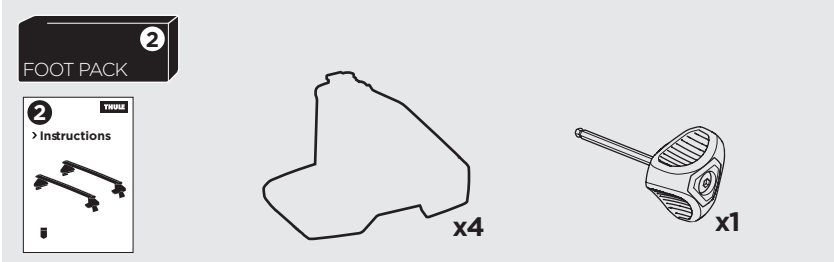

## Kit 145400

SKODA Superb (B9), 5-dr Hatchback, 24-

ISO 11154-E

Bring your life  
thule.com

THULE WingBar Evo	THULE WingBar Edge	THULE WingBar	THULE SquareBar Evo	Evo X (scale)	Edge X (scale)
SKODA Superb (B9), 5-dr Hatchback, 24-				43	K

THULE ProBar Evo	THULE SlideBar Evo	X (mm/inch)		
SKODA Superb (B9), 5-dr Hatchback, 24-		1081 mm / 42 1/2"		

THULE WingBar Evo	THULE WingBar Edge	THULE WingBar	THULE SquareBar Evo	Evo Y (scale)	Edge Y (scale)
SKODA Superb (B9), 5-dr Hatchback, 24-				39	A

THULE ProBar Evo	THULE SlideBar Evo	Y (mm/inch)		
SKODA Superb (B9), 5-dr Hatchback, 24-		1041 mm / 41"		

	W (mm/inch)	Z (mm/inch)
SKODA Superb (B9), 5-dr Hatchback, 24-	700 mm / 27 1/2"	250 mm / 9 7/8"