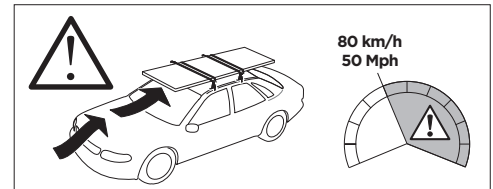

1

Kit 145400

SKODA Superb (B9), 5-dr Hatchback, 24-

ISO 11154-E

Bring your life
thule.com