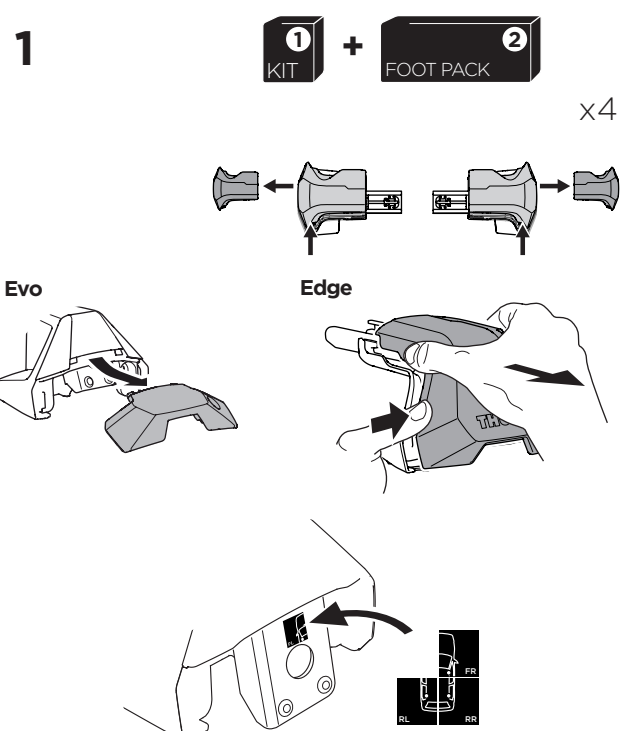

## Kit 145400

SKODA Superb (B9), 5-dr Hatchback, 24-

ISO 11154-E

Bring your life  
thule.com

THULE WingBar Evo	THULE WingBar Edge	THULE WingBar	THULE SquareBar Evo	Evo X (scale)	Edge X (scale)
SKODA Superb (B9), 5-dr Hatchback, 24-				43	K

THULE ProBar Evo	THULE SlideBar Evo	X (mm/inch)		
SKODA Superb (B9), 5-dr Hatchback, 24-		1081 mm / 42 1/2"		

THULE WingBar Evo	THULE WingBar Edge	THULE WingBar	THULE SquareBar Evo	Evo Y (scale)	Edge Y (scale)
SKODA Superb (B9), 5-dr Hatchback, 24-				39	A

THULE ProBar Evo	THULE SlideBar Evo	Y (mm/inch)		
SKODA Superb (B9), 5-dr Hatchback, 24-		1041 mm / 41"		

	W (mm/inch)	Z (mm/inch)
SKODA Superb (B9), 5-dr Hatchback, 24-	700 mm / 27 1/2"	250 mm / 9 7/8"