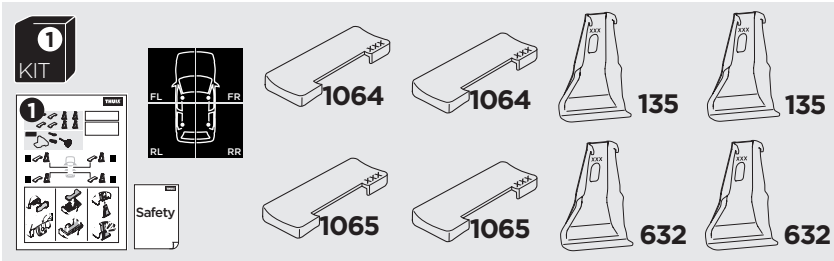

## Kit 145400

SKODA Superb (B9), 5-dr Hatchback, 24-

ISO 11154-E

Bring your life  
thule.com

THULE WingBar Evo	THULE WingBar Edge	THULE WingBar	THULE SquareBar Evo	Evo X (scale)	Edge X (scale)
SKODA Superb (B9), 5-dr Hatchback, 24-				43	K

THULE ProBar Evo	THULE SlideBar Evo	X (mm/inch)		
SKODA Superb (B9), 5-dr Hatchback, 24-		1081 mm / 42 1/2"		

THULE WingBar Evo	THULE WingBar Edge	THULE WingBar	THULE SquareBar Evo	Evo Y (scale)	Edge Y (scale)
SKODA Superb (B9), 5-dr Hatchback, 24-				39	A

THULE ProBar Evo	THULE SlideBar Evo	Y (mm/inch)		
SKODA Superb (B9), 5-dr Hatchback, 24-		1041 mm / 41"		

	W (mm/inch)	Z (mm/inch)
SKODA Superb (B9), 5-dr Hatchback, 24-	700 mm / 27 1/2"	250 mm / 9 7/8"