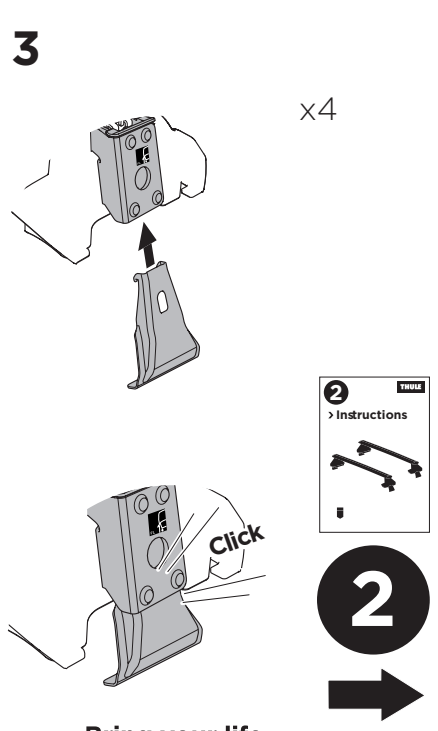

## Kit 145400

SKODA Superb (B9), 5-dr Hatchback, 24-

ISO 11154-E

Bring your life  
thule.com

THULE WingBar Evo	THULE WingBar Edge	THULE WingBar	THULE SquareBar Evo	Evo X (scale)	Edge X (scale)
SKODA Superb (B9), 5-dr Hatchback, 24-				43	K

THULE ProBar Evo	THULE SlideBar Evo	X (mm/inch)		
SKODA Superb (B9), 5-dr Hatchback, 24-		1081 mm / 42 1/2"		

THULE WingBar Evo	THULE WingBar Edge	THULE WingBar	THULE SquareBar Evo	Evo Y (scale)	Edge Y (scale)
SKODA Superb (B9), 5-dr Hatchback, 24-				39	A

THULE ProBar Evo	THULE SlideBar Evo	Y (mm/inch)		
SKODA Superb (B9), 5-dr Hatchback, 24-		1041 mm / 41"		

	W (mm/inch)	Z (mm/inch)
SKODA Superb (B9), 5-dr Hatchback, 24-	700 mm / 27 1/2"	250 mm / 9 7/8"