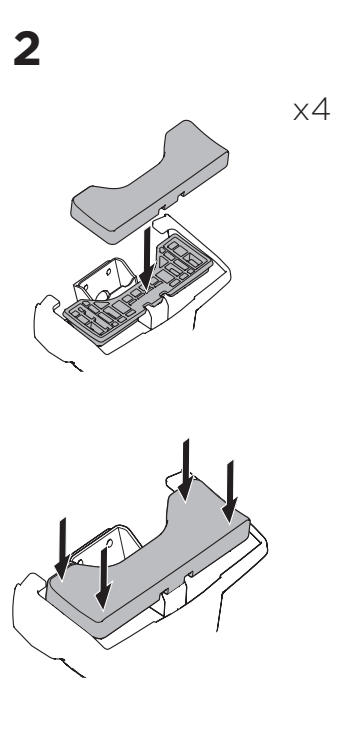

## Kit 145400

SKODA Superb (B9), 5-dr Hatchback, 24-

ISO 11154-E

Bring your life  
thule.com

THULE WingBar Evo	THULE WingBar Edge	THULE WingBar	THULE SquareBar Evo	Evo X (scale)	Edge X (scale)
SKODA Superb (B9), 5-dr Hatchback, 24-				43	K

THULE ProBar Evo	THULE SlideBar Evo	X (mm/inch)		
SKODA Superb (B9), 5-dr Hatchback, 24-		1081 mm / 42 1/2"		

THULE WingBar Evo	THULE WingBar Edge	THULE WingBar	THULE SquareBar Evo	Evo Y (scale)	Edge Y (scale)
SKODA Superb (B9), 5-dr Hatchback, 24-				39	A

THULE ProBar Evo	THULE SlideBar Evo	Y (mm/inch)		
SKODA Superb (B9), 5-dr Hatchback, 24-		1041 mm / 41"		

	W (mm/inch)	Z (mm/inch)
SKODA Superb (B9), 5-dr Hatchback, 24-	700 mm / 27 1/2"	250 mm / 9 7/8"