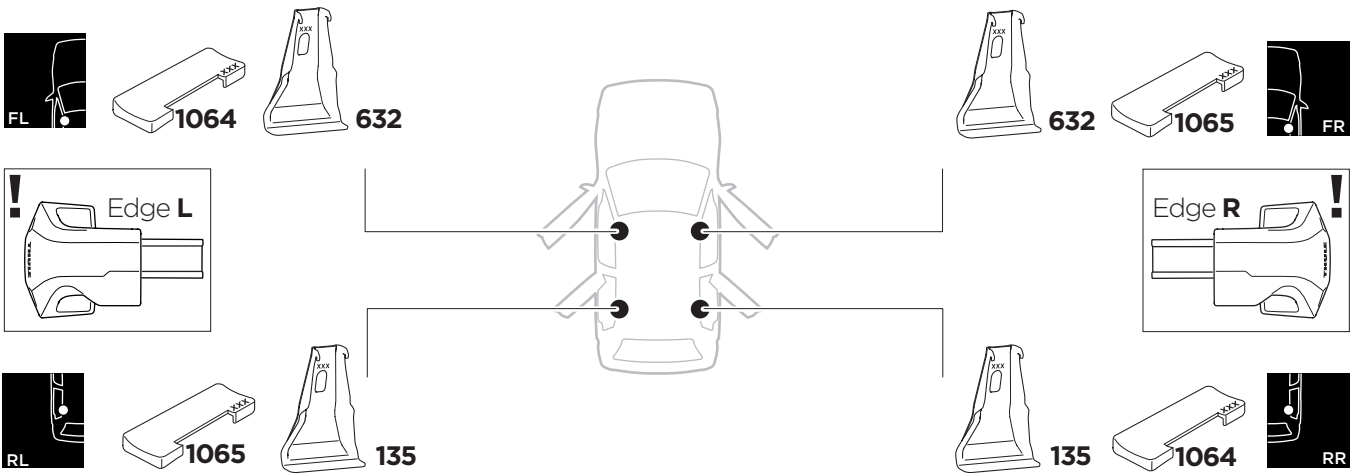

# 1

## Kit 145400

SKODA Superb (B9), 5-dr Hatchback, 24-

ISO 11154-E

Bring your life  
thule.com

THULE WingBar Evo	THULE WingBar Edge	THULE WingBar	THULE SquareBar Evo	Evo X (scale)	Edge X (scale)
SKODA Superb (B9), 5-dr Hatchback, 24-				43	K

THULE ProBar Evo	THULE SlideBar Evo	X (mm/inch)		
SKODA Superb (B9), 5-dr Hatchback, 24-		1081 mm / 42 1/2"		

THULE WingBar Evo	THULE WingBar Edge	THULE WingBar	THULE SquareBar Evo	Evo Y (scale)	Edge Y (scale)
SKODA Superb (B9), 5-dr Hatchback, 24-				39	A

THULE ProBar Evo	THULE SlideBar Evo	Y (mm/inch)		
SKODA Superb (B9), 5-dr Hatchback, 24-		1041 mm / 41"		

	W (mm/inch)	Z (mm/inch)
SKODA Superb (B9), 5-dr Hatchback, 24-	700 mm / 27 1/2"	250 mm / 9 7/8"