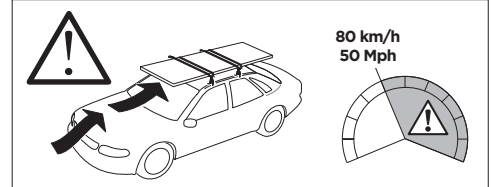

1

Kit 145408 POLESTAR 3, 5-dr SUV, 24-

Bring your life
thule.com