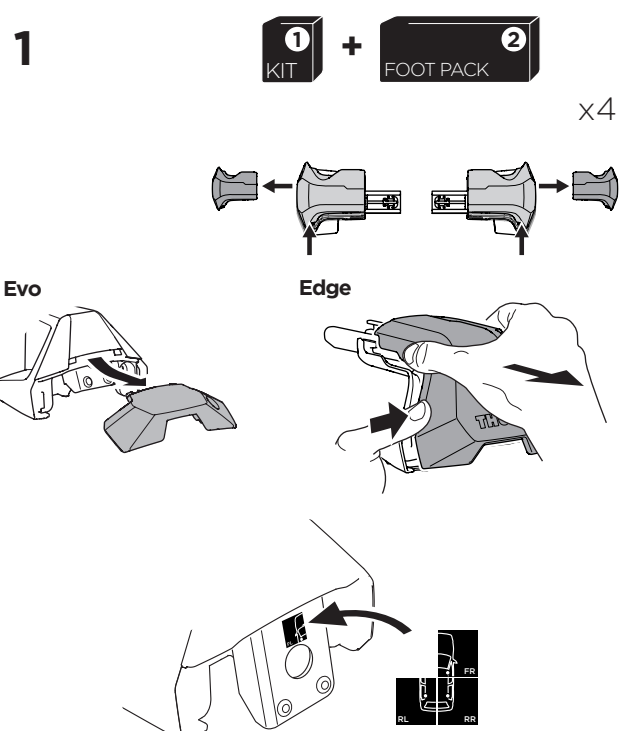

1

Kit 145408 POLESTAR 3, 5-dr SUV, 24-

Bring your life
thule.com

THULE WingBar Evo	THULE WingBar Edge	THULE WingBar	THULE SquareBar Evo	Evo X (scale)	Edge X (scale)
POLESTAR 3, 5-dr SUV, 24-				54	G
THULE ProBar Evo	THULE SlideBar Evo				X (mm/inch)
POLESTAR 3, 5-dr SUV, 24-				1191 mm / 46 7/8"	

THULE WingBar Evo	THULE WingBar Edge	THULE WingBar	THULE SquareBar Evo	Evo Y (scale)	Edge Y (scale)
POLESTAR 3, 5-dr SUV, 24-				49	Q
THULE ProBar Evo	THULE SlideBar Evo				Y (mm/inch)
POLESTAR 3, 5-dr SUV, 24-				1141 mm / 44 7/8"	

	W (mm/inch)	Z (mm/inch)
POLESTAR 3, 5-dr SUV, 24-	765 mm / 30 1/8"	220 mm / 8 5/8"