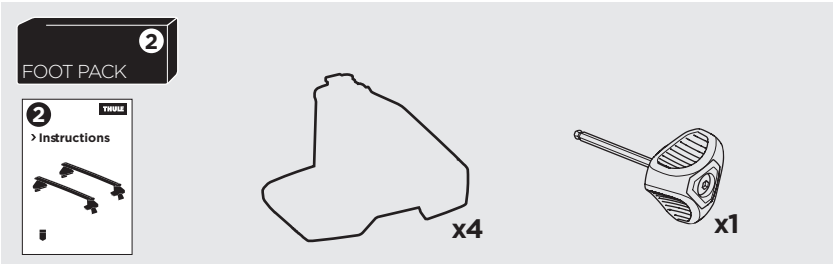

1

Kit 145408 POLESTAR 3, 5-dr SUV, 24-

Bring your life
thule.com

THULE WingBar Evo	THULE WingBar Edge	THULE WingBar	THULE SquareBar Evo	Evo X (scale)	Edge X (scale)
POLESTAR 3, 5-dr SUV, 24-				54	G
THULE ProBar Evo	THULE SlideBar Evo				X (mm/inch)
POLESTAR 3, 5-dr SUV, 24-				1191 mm / 46 7/8"	

THULE WingBar Evo	THULE WingBar Edge	THULE WingBar	THULE SquareBar Evo	Evo Y (scale)	Edge Y (scale)
POLESTAR 3, 5-dr SUV, 24-				49	Q
THULE ProBar Evo	THULE SlideBar Evo				Y (mm/inch)
POLESTAR 3, 5-dr SUV, 24-				1141 mm / 44 7/8"	

	W (mm/inch)	Z (mm/inch)
POLESTAR 3, 5-dr SUV, 24-	765 mm / 30 1/8"	220 mm / 8 5/8"