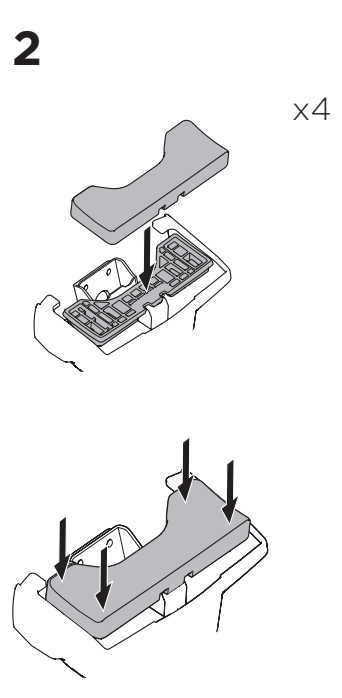

1

Kit 145408 POLESTAR 3, 5-dr SUV, 24-

Bring your life
thule.com

THULE WingBar Evo	THULE WingBar Edge	THULE WingBar	THULE SquareBar Evo	Evo X (scale)	Edge X (scale)
POLESTAR 3, 5-dr SUV, 24-				54	G
THULE ProBar Evo	THULE SlideBar Evo				X (mm/inch)
POLESTAR 3, 5-dr SUV, 24-				1191 mm / 46 7/8"	

THULE WingBar Evo	THULE WingBar Edge	THULE WingBar	THULE SquareBar Evo	Evo Y (scale)	Edge Y (scale)
POLESTAR 3, 5-dr SUV, 24-				49	Q
THULE ProBar Evo	THULE SlideBar Evo				Y (mm/inch)
POLESTAR 3, 5-dr SUV, 24-				1141 mm / 44 7/8"	

	W (mm/inch)	Z (mm/inch)
POLESTAR 3, 5-dr SUV, 24-	765 mm / 30 1/8"	220 mm / 8 5/8"