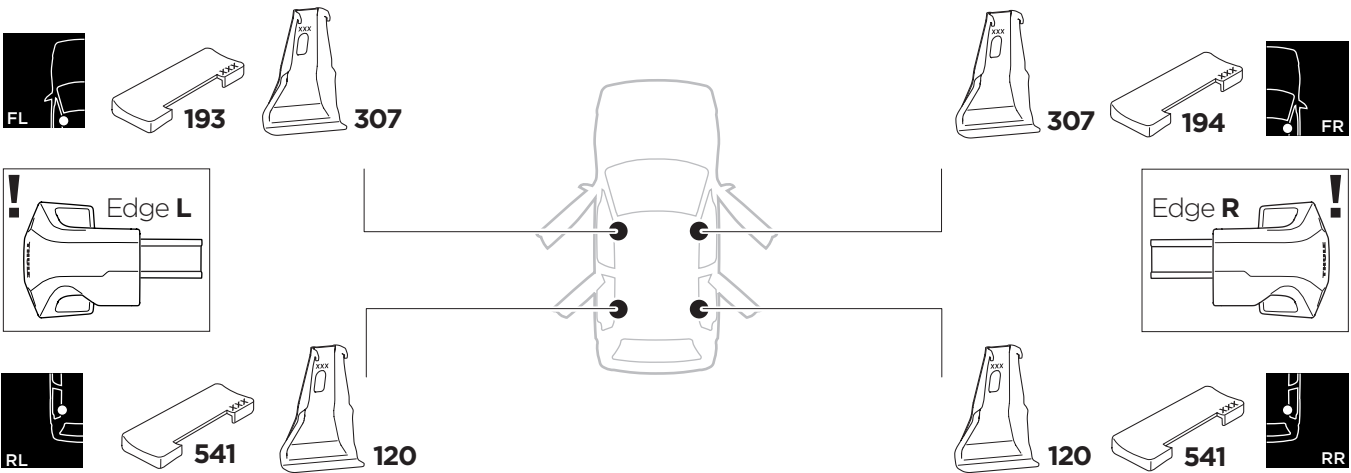

1

Kit 145408 POLESTAR 3, 5-dr SUV, 24-

Bring your life
thule.com

THULE WingBar Evo	THULE WingBar Edge	THULE WingBar	THULE SquareBar Evo	Evo X (scale)	Edge X (scale)
POLESTAR 3, 5-dr SUV, 24-				54	G
THULE ProBar Evo	THULE SlideBar Evo				X (mm/inch)
POLESTAR 3, 5-dr SUV, 24-				1191 mm / 46 7/8"	

THULE WingBar Evo	THULE WingBar Edge	THULE WingBar	THULE SquareBar Evo	Evo Y (scale)	Edge Y (scale)
POLESTAR 3, 5-dr SUV, 24-				49	Q
THULE ProBar Evo	THULE SlideBar Evo				Y (mm/inch)
POLESTAR 3, 5-dr SUV, 24-				1141 mm / 44 7/8"	

	W (mm/inch)	Z (mm/inch)
POLESTAR 3, 5-dr SUV, 24-	765 mm / 30 1/8"	220 mm / 8 5/8"