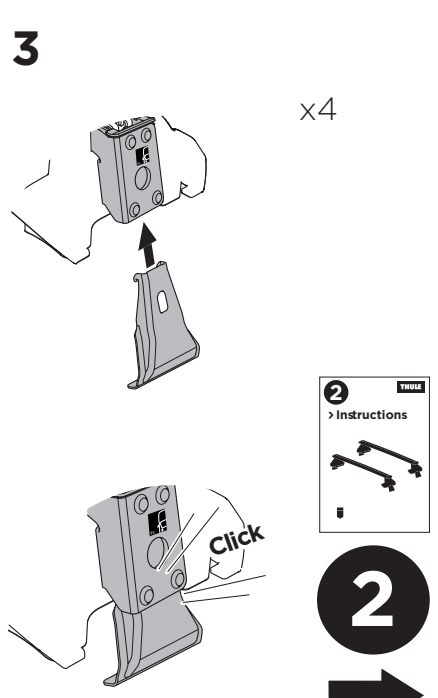

1

Kit 145408 POLESTAR 3, 5-dr SUV, 24-

Bring your life
thule.com

THULE WingBar Evo	THULE WingBar Edge	THULE WingBar	THULE SquareBar Evo	Evo X (scale)	Edge X (scale)
POLESTAR 3, 5-dr SUV, 24-				54	G
THULE ProBar Evo	THULE SlideBar Evo				X (mm/inch)
POLESTAR 3, 5-dr SUV, 24-				1191 mm / 46 7/8"	

THULE WingBar Evo	THULE WingBar Edge	THULE WingBar	THULE SquareBar Evo	Evo Y (scale)	Edge Y (scale)
POLESTAR 3, 5-dr SUV, 24-				49	Q
THULE ProBar Evo	THULE SlideBar Evo				Y (mm/inch)
POLESTAR 3, 5-dr SUV, 24-				1141 mm / 44 7/8"	

	W (mm/inch)	Z (mm/inch)
POLESTAR 3, 5-dr SUV, 24-	765 mm / 30 1/8"	220 mm / 8 5/8"