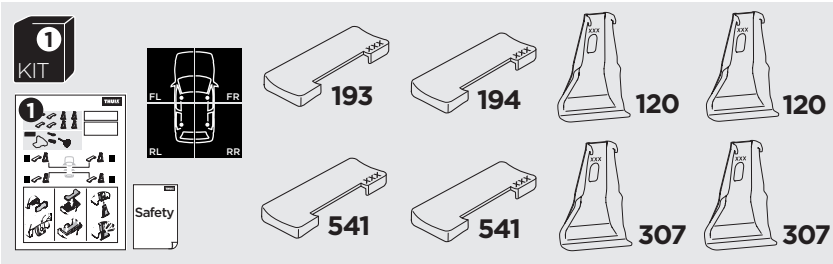

1

Kit 145408 POLESTAR 3, 5-dr SUV, 24-

Bring your life
thule.com

THULE WingBar Evo	THULE WingBar Edge	THULE WingBar	THULE SquareBar Evo	Evo X (scale)	Edge X (scale)
POLESTAR 3, 5-dr SUV, 24-				54	G
THULE ProBar Evo	THULE SlideBar Evo				X (mm/inch)
POLESTAR 3, 5-dr SUV, 24-				1191 mm / 46 7/8"	

THULE WingBar Evo	THULE WingBar Edge	THULE WingBar	THULE SquareBar Evo	Evo Y (scale)	Edge Y (scale)
POLESTAR 3, 5-dr SUV, 24-				49	Q
THULE ProBar Evo	THULE SlideBar Evo				Y (mm/inch)
POLESTAR 3, 5-dr SUV, 24-				1141 mm / 44 7/8"	

	W (mm/inch)	Z (mm/inch)
POLESTAR 3, 5-dr SUV, 24-	765 mm / 30 1/8"	220 mm / 8 5/8"