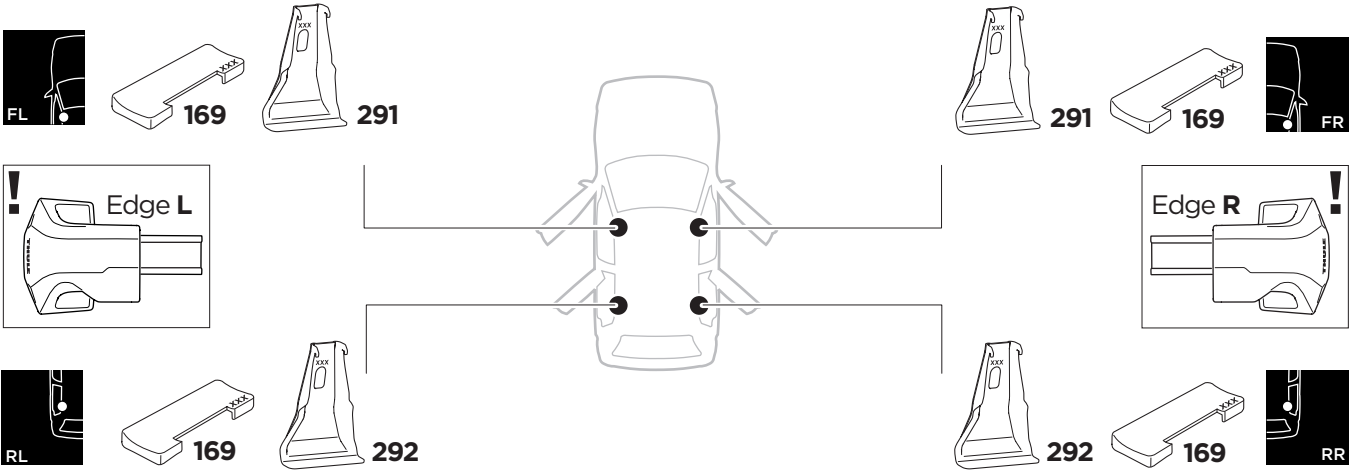

1

Kit 145139

BMW 2-Series Active Tourer, 5-dr MPV, 14-22

ISO 11154-E

THULE WingBar Evo	THULE WingBar Edge	THULE WingBar	THULE SquareBar Evo	Evo X (scale)	Edge X (scale)
BMW 2-Series Active Tourer, 5-dr MPV, 14-22				39	A
THULE ProBar Evo	THULE SlideBar Evo				X (mm/inch)
BMW 2-Series Active Tourer, 5-dr MPV, 14-22				1041 mm / 41"	

THULE WingBar Evo	THULE WingBar Edge	THULE WingBar	THULE SquareBar Evo	Evo Y (scale)	Edge Y (scale)
BMW 2-Series Active Tourer, 5-dr MPV, 14-22				36	G
THULE ProBar Evo	THULE SlideBar Evo				Y (mm/inch)
BMW 2-Series Active Tourer, 5-dr MPV, 14-22				1011 mm / 39 3/4"	

	W (mm/inch)	Z (mm/inch)
BMW 2-Series Active Tourer, 5-dr MPV, 14-22	700 mm / 27 1/2"	350 mm / 13 3/4"