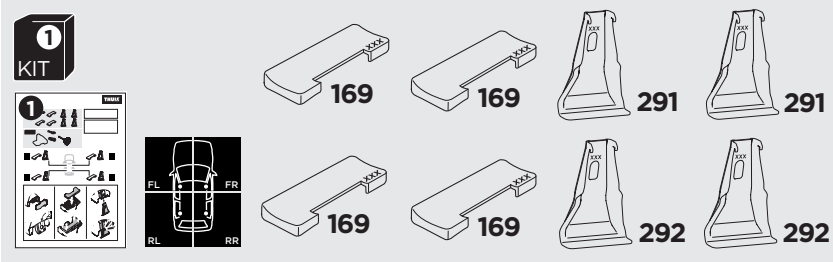

1

Kit 145139

BMW 2-Series Active Tourer, 5-dr MPV, 14-22

ISO 11154-E

THULE WingBar Evo	THULE WingBar Edge	THULE WingBar	THULE SquareBar Evo	Evo X (scale)	Edge X (scale)
BMW 2-Series Active Tourer, 5-dr MPV, 14-22				39	A
THULE ProBar Evo	THULE SlideBar Evo				X (mm/inch)
BMW 2-Series Active Tourer, 5-dr MPV, 14-22				1041 mm / 41"	

THULE WingBar Evo	THULE WingBar Edge	THULE WingBar	THULE SquareBar Evo	Evo Y (scale)	Edge Y (scale)
BMW 2-Series Active Tourer, 5-dr MPV, 14-22				36	G
THULE ProBar Evo	THULE SlideBar Evo				Y (mm/inch)
BMW 2-Series Active Tourer, 5-dr MPV, 14-22				1011 mm / 39 3/4"	

	W (mm/inch)	Z (mm/inch)
BMW 2-Series Active Tourer, 5-dr MPV, 14-22	700 mm / 27 1/2"	350 mm / 13 3/4"