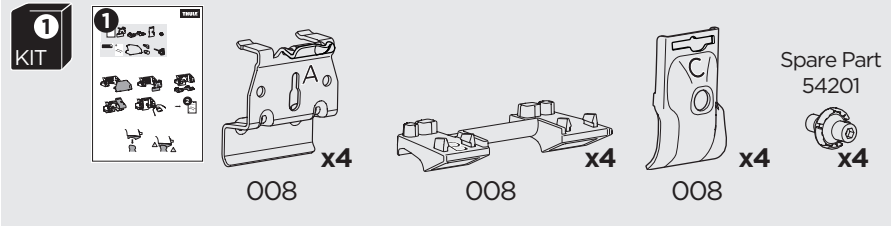

1

Kit 186007

BMW iX1, 5-dr SUV, 23-
BMW iX2, 5-dr SUV, 24-
BMW iX3, 5-dr SUV, 21-
BMW X1, 5-dr SUV, 16-22, 23-
BMW X2, 5-dr SUV, 18-23, 24-
BMW X3, 5-dr SUV, 10-17, 18-/ *11-17, 18-24
BMW X4, 5-dr SUV, 15-18, 19-

BMW X5, 5-dr SUV, 14-18, 19-
BMW X6, 5-dr SUV, 15-19, 20-
BMW X7, 5-dr SUV, 19-
BMW 2-Series Active Tourer, 5-dr MPV, 14-
BMW 2-Series Gran Tourer, 5-dr MPV, 15-
BMW 3-Series Touring, 5-dr Estate, 12-19, 20-

ISO 11154-E

This kit is only for vehicles with flush railing.

*North America

1

Evo

Edge

2

3