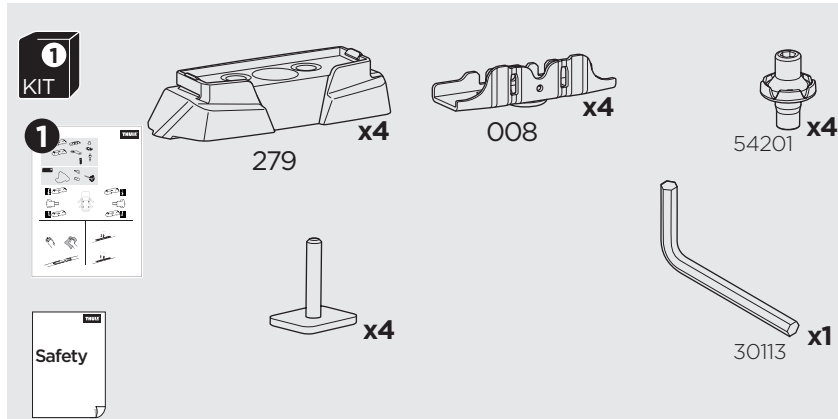

1

Kit 187129

LAND ROVER LR3 w/Factory Track, 5-dr SUV, 05-09

LAND ROVER LR4 w/Factory Track, 5-dr SUV, 10-16

HUMMER H3 w/Factory Track, 5-dr SUV, 05-10

HUMMER H3T w/Factory Track, 5-dr Pickup, 09-10

ISO 11154-E

This kit is only for vehicles with T-Profile.

1

2

3

4

5

6

A