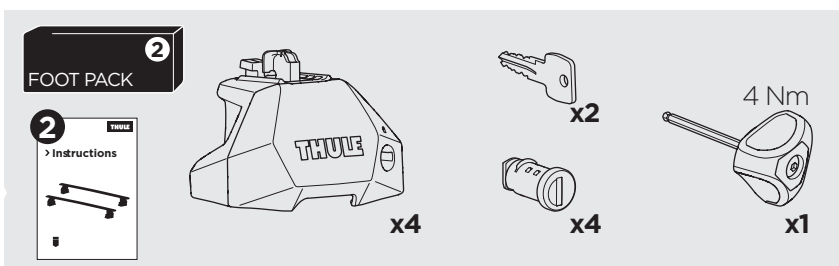

1

Kit 187043

CITROËN Dispatch, 4-dr Van, 07-16
CITROËN Dispatch, 5-dr Van, 07-16
CITROËN Jumpy, 4-dr Van, 07-16
CITROËN Jumpy, 5-dr Van, 07-16
FIAT Scudo, 4-dr Van, 07-16

FIAT Scudo, 5-dr Van, 07-16
PEUGEOT Expert, 4-dr Van, 07-16
PEUGEOT Expert, 5-dr Van, 07-16
TOYOTA Proace, 4-dr Van, 13-16
TOYOTA Proace, 5-dr Van, 13-16

ISO 11154-E

This kit is only for vehicles with fixpoint mounting.