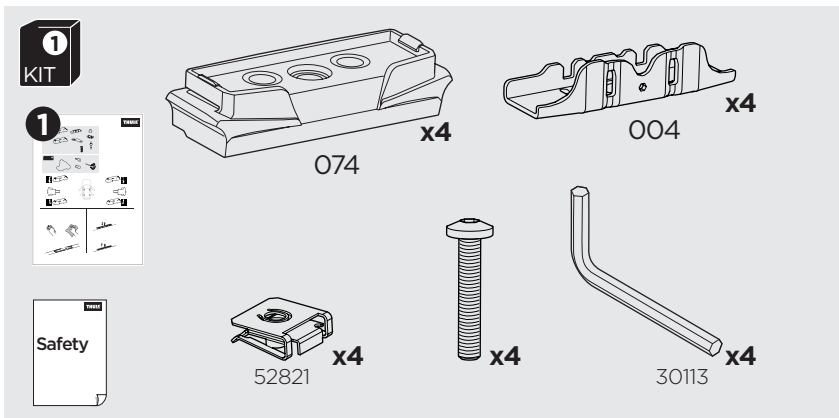

1

Kit 187043

CITROËN Dispatch, 4-dr Van, 07-16
CITROËN Dispatch, 5-dr Van, 07-16
CITROËN Jumpy, 4-dr Van, 07-16
CITROËN Jumpy, 5-dr Van, 07-16
FIAT Scudo, 4-dr Van, 07-16

FIAT Scudo, 5-dr Van, 07-16
PEUGEOT Expert, 4-dr Van, 07-16
PEUGEOT Expert, 5-dr Van, 07-16
TOYOTA Proace, 4-dr Van, 13-16
TOYOTA Proace, 5-dr Van, 13-16

ISO 11154-E

This kit is only for vehicles with fixpoint mounting.