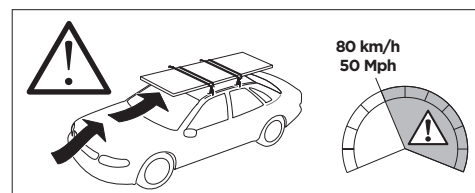

ISO 11154-E

This kit is only for vehicles with fixpoint mounting.