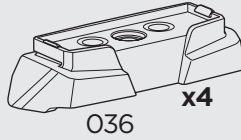

This kit is only for vehicles with fixpoint mounting.

1
KIT

Safety

x1

2
FOOT PACK

x1

i