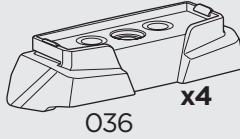

This kit is only for vehicles with fixpoint mounting.

1
KIT

Safety

x1

2
FOOT PACK

x1

i