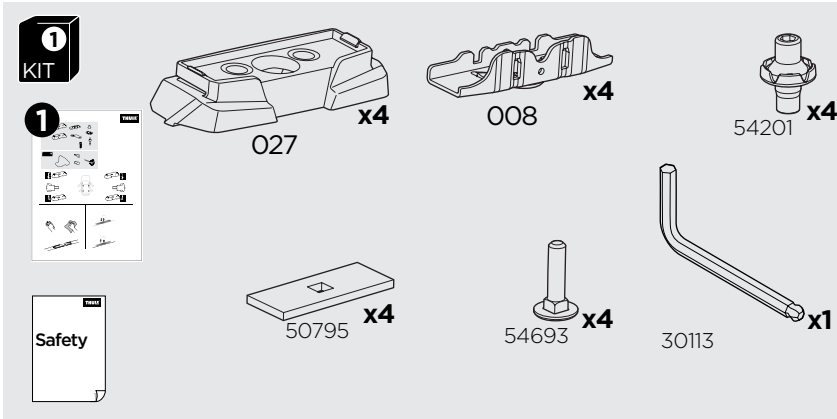

1

Kit 187009

VW California T5 & T6, 4-dr Bus, 03-15 / 15-
 VW Transporter T5 & T6, 4-dr Van, 03-15 / 15-
 VW Caravelle T5 & T6, 4-dr Bus, 03-15 / 15-
 VW Shuttle T5 & T6, 4-dr Bus, 03-15 / 15-
 VW Multivan T5 & T6, 4-dr Bus, 03-15 / 15-

ISO 11154-E

This kit is only for vehicles with T-Profile.

1

2

3

4

5

6