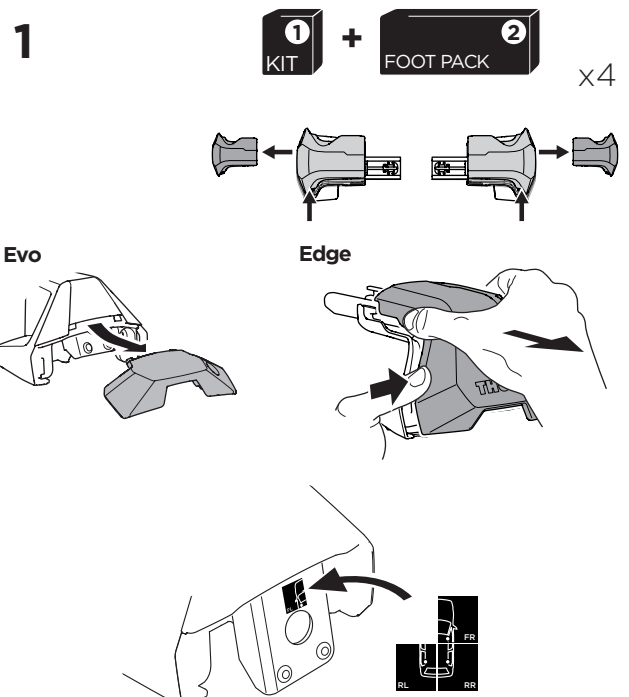

1

Kit 145371

CHEVROLET Silverado EV, 4-dr Pickup, 24-
GMC Sierra EV, 4-dr Pickup, 24-

ISO 11154-E

THULE WingBar Evo	THULE WingBar Edge	THULE WingBar	THULE SquareBar Evo	Evo X (scale)	Edge X (scale)
CHEVROLET Silverado EV, 4-dr Pickup, 24-				56	C
GMC Sierra EV, 4-dr Pickup, 24-				56	C

THULE ProBar Evo	THULE SlideBar Evo	X (mm/inch)
CHEVROLET Silverado EV, 4-dr Pickup, 24-		1211 mm / 47 5/8"
GMC Sierra EV, 4-dr Pickup, 24-		1211 mm / 47 5/8"

THULE WingBar Evo	THULE WingBar Edge	THULE WingBar	THULE SquareBar Evo	Evo Y (scale)	Edge Y (scale)
CHEVROLET Silverado EV, 4-dr Pickup, 24-				55,5	D
GMC Sierra EV, 4-dr Pickup, 24-				55,5	D

THULE ProBar Evo	THULE SlideBar Evo	Y (mm/inch)
CHEVROLET Silverado EV, 4-dr Pickup, 24-		1206 mm / 47 1/2"
GMC Sierra EV, 4-dr Pickup, 24-		1206 mm / 47 1/2"

	W (mm/inch)	Z (mm/inch)
CHEVROLET Silverado EV, 4-dr Pickup, 24-	740 mm / 29 1/8"	315 mm / 12 3/8"
GMC Sierra EV, 4-dr Pickup, 24-	740 mm / 29 1/8"	315 mm / 12 3/8"