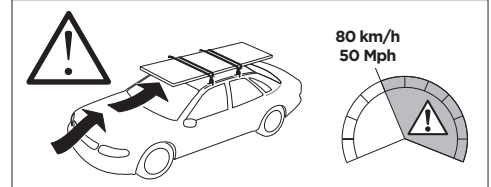

1

Kit 145371

CHEVROLET Silverado EV, 4-dr Pickup, 24-
GMC Sierra EV, 4-dr Pickup, 24-

ISO 11154-E

THULE WingBar Evo	THULE WingBar Edge	THULE WingBar	THULE SquareBar Evo	Evo X (scale)	Edge X (scale)
CHEVROLET Silverado EV, 4-dr Pickup, 24-				56	C
GMC Sierra EV, 4-dr Pickup, 24-				56	C

THULE ProBar Evo	THULE SlideBar Evo	X (mm/inch)
CHEVROLET Silverado EV, 4-dr Pickup, 24-		1211 mm / 47 5/8"
GMC Sierra EV, 4-dr Pickup, 24-		1211 mm / 47 5/8"

THULE WingBar Evo	THULE WingBar Edge	THULE WingBar	THULE SquareBar Evo	Evo Y (scale)	Edge Y (scale)
CHEVROLET Silverado EV, 4-dr Pickup, 24-				55,5	D
GMC Sierra EV, 4-dr Pickup, 24-				55,5	D

THULE ProBar Evo	THULE SlideBar Evo	Y (mm/inch)
CHEVROLET Silverado EV, 4-dr Pickup, 24-		1206 mm / 47 1/2"
GMC Sierra EV, 4-dr Pickup, 24-		1206 mm / 47 1/2"

	W (mm/inch)	Z (mm/inch)
CHEVROLET Silverado EV, 4-dr Pickup, 24-	740 mm / 29 1/8"	315 mm / 12 3/8"
GMC Sierra EV, 4-dr Pickup, 24-	740 mm / 29 1/8"	315 mm / 12 3/8"