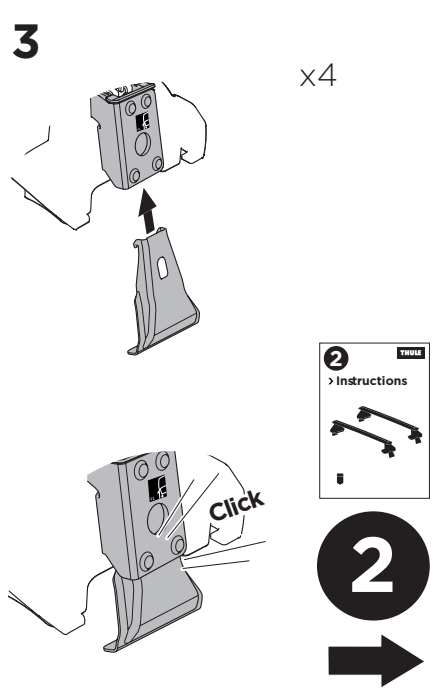

1

Kit 145371

CHEVROLET Silverado EV, 4-dr Pickup, 24-
GMC Sierra EV, 4-dr Pickup, 24-

ISO 11154-E

THULE WingBar Evo	THULE WingBar Edge	THULE WingBar	THULE SquareBar Evo	Evo X (scale)	Edge X (scale)
CHEVROLET Silverado EV, 4-dr Pickup, 24-				56	C
GMC Sierra EV, 4-dr Pickup, 24-				56	C

THULE ProBar Evo	THULE SlideBar Evo	X (mm/inch)
CHEVROLET Silverado EV, 4-dr Pickup, 24-		1211 mm / 47 5/8"
GMC Sierra EV, 4-dr Pickup, 24-		1211 mm / 47 5/8"

THULE WingBar Evo	THULE WingBar Edge	THULE WingBar	THULE SquareBar Evo	Evo Y (scale)	Edge Y (scale)
CHEVROLET Silverado EV, 4-dr Pickup, 24-				55,5	D
GMC Sierra EV, 4-dr Pickup, 24-				55,5	D

THULE ProBar Evo	THULE SlideBar Evo	Y (mm/inch)
CHEVROLET Silverado EV, 4-dr Pickup, 24-		1206 mm / 47 1/2"
GMC Sierra EV, 4-dr Pickup, 24-		1206 mm / 47 1/2"

	W (mm/inch)	Z (mm/inch)
CHEVROLET Silverado EV, 4-dr Pickup, 24-	740 mm / 29 1/8"	315 mm / 12 3/8"
GMC Sierra EV, 4-dr Pickup, 24-	740 mm / 29 1/8"	315 mm / 12 3/8"