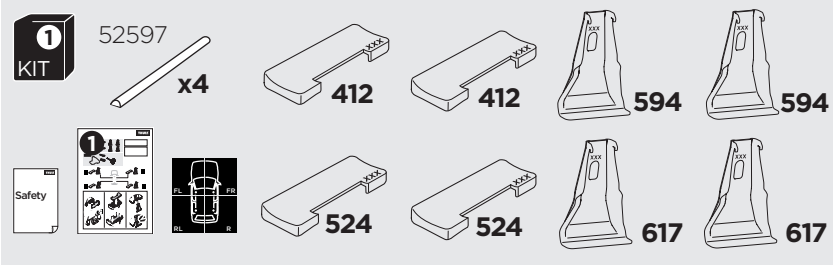

1

Kit 145371

CHEVROLET Silverado EV, 4-dr Pickup, 24-
GMC Sierra EV, 4-dr Pickup, 24-

ISO 11154-E

THULE WingBar Evo	THULE WingBar Edge	THULE WingBar	THULE SquareBar Evo	Evo X (scale)	Edge X (scale)
CHEVROLET Silverado EV, 4-dr Pickup, 24-				56	C
GMC Sierra EV, 4-dr Pickup, 24-				56	C

THULE ProBar Evo	THULE SlideBar Evo	X (mm/inch)
CHEVROLET Silverado EV, 4-dr Pickup, 24-		1211 mm / 47 5/8"
GMC Sierra EV, 4-dr Pickup, 24-		1211 mm / 47 5/8"

THULE WingBar Evo	THULE WingBar Edge	THULE WingBar	THULE SquareBar Evo	Evo Y (scale)	Edge Y (scale)
CHEVROLET Silverado EV, 4-dr Pickup, 24-				55,5	D
GMC Sierra EV, 4-dr Pickup, 24-				55,5	D

THULE ProBar Evo	THULE SlideBar Evo	Y (mm/inch)
CHEVROLET Silverado EV, 4-dr Pickup, 24-		1206 mm / 47 1/2"
GMC Sierra EV, 4-dr Pickup, 24-		1206 mm / 47 1/2"

	W (mm/inch)	Z (mm/inch)
CHEVROLET Silverado EV, 4-dr Pickup, 24-	740 mm / 29 1/8"	315 mm / 12 3/8"
GMC Sierra EV, 4-dr Pickup, 24-	740 mm / 29 1/8"	315 mm / 12 3/8"