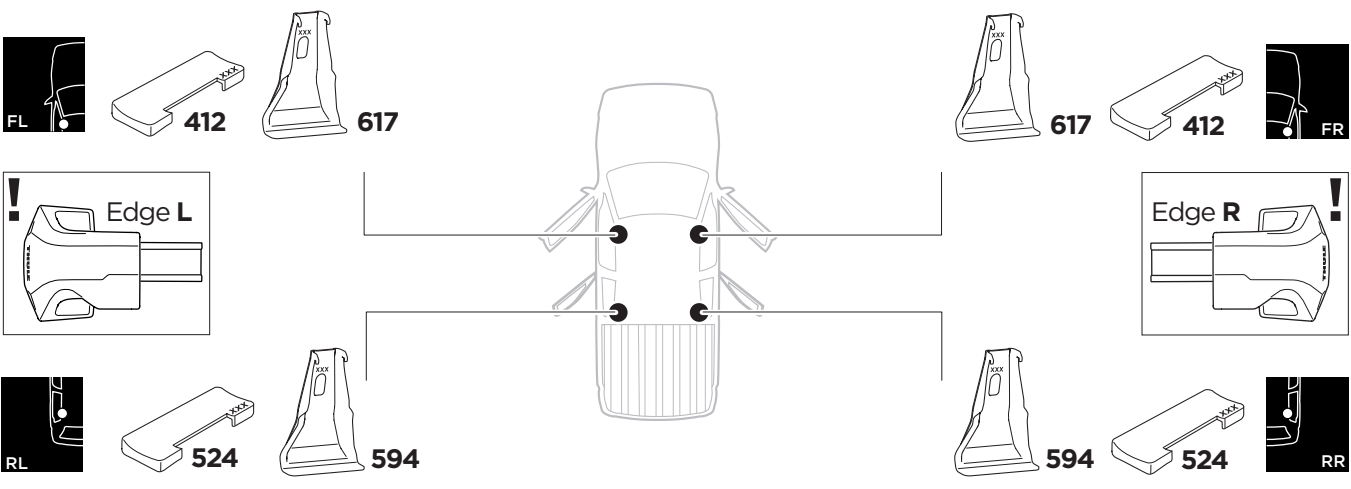

1

Kit 145371

CHEVROLET Silverado EV, 4-dr Pickup, 24-
GMC Sierra EV, 4-dr Pickup, 24-

ISO 11154-E

THULE WingBar Evo	THULE WingBar Edge	THULE WingBar	THULE SquareBar Evo	Evo X (scale)	Edge X (scale)
CHEVROLET Silverado EV, 4-dr Pickup, 24-				56	C
GMC Sierra EV, 4-dr Pickup, 24-				56	C

THULE ProBar Evo	THULE SlideBar Evo	X (mm/inch)
CHEVROLET Silverado EV, 4-dr Pickup, 24-		1211 mm / 47 5/8"
GMC Sierra EV, 4-dr Pickup, 24-		1211 mm / 47 5/8"

THULE WingBar Evo	THULE WingBar Edge	THULE WingBar	THULE SquareBar Evo	Evo Y (scale)	Edge Y (scale)
CHEVROLET Silverado EV, 4-dr Pickup, 24-				55,5	D
GMC Sierra EV, 4-dr Pickup, 24-				55,5	D

THULE ProBar Evo	THULE SlideBar Evo	Y (mm/inch)
CHEVROLET Silverado EV, 4-dr Pickup, 24-		1206 mm / 47 1/2"
GMC Sierra EV, 4-dr Pickup, 24-		1206 mm / 47 1/2"

	W (mm/inch)	Z (mm/inch)
CHEVROLET Silverado EV, 4-dr Pickup, 24-	740 mm / 29 1/8"	315 mm / 12 3/8"
GMC Sierra EV, 4-dr Pickup, 24-	740 mm / 29 1/8"	315 mm / 12 3/8"