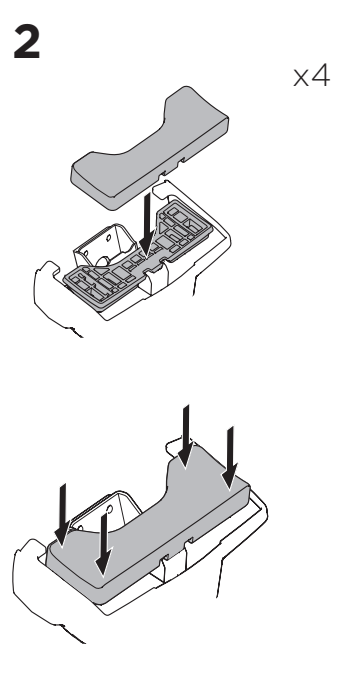

1

Kit 145371

CHEVROLET Silverado EV, 4-dr Pickup, 24-
GMC Sierra EV, 4-dr Pickup, 24-

ISO 11154-E

THULE WingBar Evo	THULE WingBar Edge	THULE WingBar	THULE SquareBar Evo	Evo X (scale)	Edge X (scale)
CHEVROLET Silverado EV, 4-dr Pickup, 24-				56	C
GMC Sierra EV, 4-dr Pickup, 24-				56	C

THULE ProBar Evo	THULE SlideBar Evo	X (mm/inch)
CHEVROLET Silverado EV, 4-dr Pickup, 24-		1211 mm / 47 5/8"
GMC Sierra EV, 4-dr Pickup, 24-		1211 mm / 47 5/8"

THULE WingBar Evo	THULE WingBar Edge	THULE WingBar	THULE SquareBar Evo	Evo Y (scale)	Edge Y (scale)
CHEVROLET Silverado EV, 4-dr Pickup, 24-				55,5	D
GMC Sierra EV, 4-dr Pickup, 24-				55,5	D

THULE ProBar Evo	THULE SlideBar Evo	Y (mm/inch)
CHEVROLET Silverado EV, 4-dr Pickup, 24-		1206 mm / 47 1/2"
GMC Sierra EV, 4-dr Pickup, 24-		1206 mm / 47 1/2"

	W (mm/inch)	Z (mm/inch)
CHEVROLET Silverado EV, 4-dr Pickup, 24-	740 mm / 29 1/8"	315 mm / 12 3/8"
GMC Sierra EV, 4-dr Pickup, 24-	740 mm / 29 1/8"	315 mm / 12 3/8"