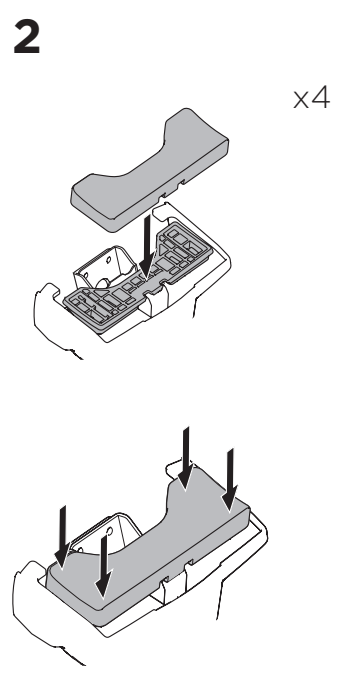

1

Kit 145182

TOYOTA Tundra, 4-dr Double Cab, 07-21

TOYOTA Tundra, 4-dr Crewmax Cab, 07-21

ISO 11154-E

THULE WingBar Evo	THULE WingBar Edge	THULE WingBar	THULE SquareBar Evo	Evo X (scale)	Edge X (scale)
TOYOTA Tundra, 4-dr Double Cab, 07-21				61,5	N/A
TOYOTA Tundra, 4-dr Crewmax Cab, 07-21				61,5	N/A

THULE ProBar Evo	THULE SlideBar Evo	X (mm/inch)
TOYOTA Tundra, 4-dr Double Cab, 07-21		1266 mm / 49 7/8"
TOYOTA Tundra, 4-dr Crewmax Cab, 07-21		1266 mm / 49 7/8"

THULE WingBar Evo	THULE WingBar Edge	THULE WingBar	THULE SquareBar Evo	Evo Y (scale)	Edge Y (scale)
TOYOTA Tundra, 4-dr Double Cab, 07-21				59,5	N/A
TOYOTA Tundra, 4-dr Crewmax Cab, 07-21				59,5	N/A

THULE ProBar Evo	THULE SlideBar Evo	Y (mm/inch)
TOYOTA Tundra, 4-dr Double Cab, 07-21		1246 mm / 49 "
TOYOTA Tundra, 4-dr Crewmax Cab, 07-21		1246 mm / 49 "

	W (mm/inch)	Z (mm/inch)
TOYOTA Tundra, 4-dr Double Cab, 07-21	700 mm / 27 1/2"	290 mm / 11 3/8"
TOYOTA Tundra, 4-dr Crewmax Cab, 07-21	700 mm / 27 1/2"	290 mm / 11 3/8"