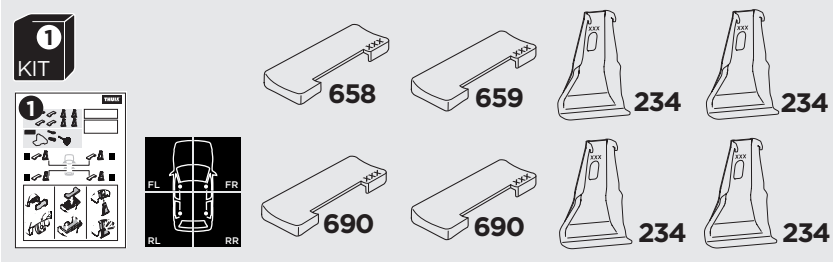

1

Kit 145182

TOYOTA Tundra, 4-dr Double Cab, 07-21

TOYOTA Tundra, 4-dr Crewmax Cab, 07-21

ISO 11154-E

THULE WingBar Evo	THULE WingBar Edge	THULE WingBar	THULE SquareBar Evo	Evo X (scale)	Edge X (scale)
TOYOTA Tundra, 4-dr Double Cab, 07-21				61,5	N/A
TOYOTA Tundra, 4-dr Crewmax Cab, 07-21				61,5	N/A

THULE ProBar Evo	THULE SlideBar Evo	X (mm/inch)
TOYOTA Tundra, 4-dr Double Cab, 07-21		1266 mm / 49 7/8"
TOYOTA Tundra, 4-dr Crewmax Cab, 07-21		1266 mm / 49 7/8"

THULE WingBar Evo	THULE WingBar Edge	THULE WingBar	THULE SquareBar Evo	Evo Y (scale)	Edge Y (scale)
TOYOTA Tundra, 4-dr Double Cab, 07-21				59,5	N/A
TOYOTA Tundra, 4-dr Crewmax Cab, 07-21				59,5	N/A

THULE ProBar Evo	THULE SlideBar Evo	Y (mm/inch)
TOYOTA Tundra, 4-dr Double Cab, 07-21		1246 mm / 49 "
TOYOTA Tundra, 4-dr Crewmax Cab, 07-21		1246 mm / 49 "

	W (mm/inch)	Z (mm/inch)
TOYOTA Tundra, 4-dr Double Cab, 07-21	700 mm / 27 1/2"	290 mm / 11 3/8"
TOYOTA Tundra, 4-dr Crewmax Cab, 07-21	700 mm / 27 1/2"	290 mm / 11 3/8"