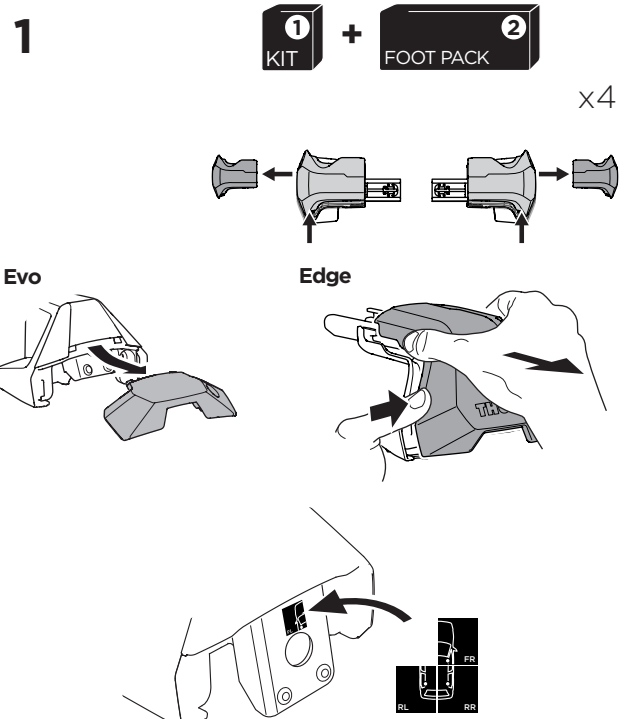

1

Kit 145182

TOYOTA Tundra, 4-dr Double Cab, 07-21

TOYOTA Tundra, 4-dr Crewmax Cab, 07-21

ISO 11154-E

THULE WingBar Evo	THULE WingBar Edge	THULE WingBar	THULE SquareBar Evo	Evo X (scale)	Edge X (scale)
TOYOTA Tundra, 4-dr Double Cab, 07-21				61,5	N/A
TOYOTA Tundra, 4-dr Crewmax Cab, 07-21				61,5	N/A

THULE ProBar Evo	THULE SlideBar Evo	X (mm/inch)
TOYOTA Tundra, 4-dr Double Cab, 07-21		1266 mm / 49 7/8"
TOYOTA Tundra, 4-dr Crewmax Cab, 07-21		1266 mm / 49 7/8"

THULE WingBar Evo	THULE WingBar Edge	THULE WingBar	THULE SquareBar Evo	Evo Y (scale)	Edge Y (scale)
TOYOTA Tundra, 4-dr Double Cab, 07-21				59,5	N/A
TOYOTA Tundra, 4-dr Crewmax Cab, 07-21				59,5	N/A

THULE ProBar Evo	THULE SlideBar Evo	Y (mm/inch)
TOYOTA Tundra, 4-dr Double Cab, 07-21		1246 mm / 49 "
TOYOTA Tundra, 4-dr Crewmax Cab, 07-21		1246 mm / 49 "

	W (mm/inch)	Z (mm/inch)
TOYOTA Tundra, 4-dr Double Cab, 07-21	700 mm / 27 1/2"	290 mm / 11 3/8"
TOYOTA Tundra, 4-dr Crewmax Cab, 07-21	700 mm / 27 1/2"	290 mm / 11 3/8"