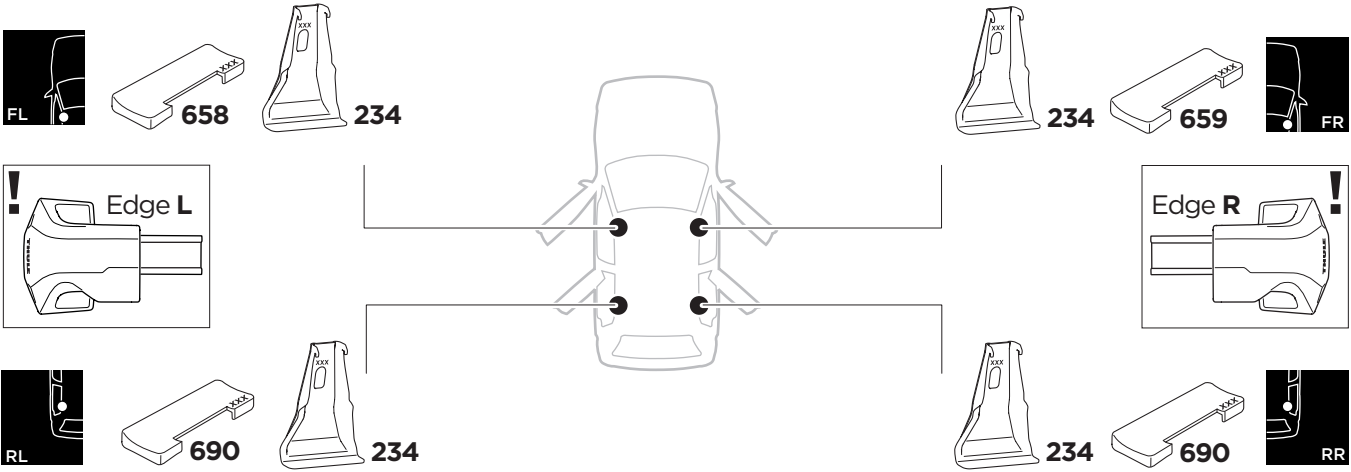

1

Kit 145182

TOYOTA Tundra, 4-dr Double Cab, 07-21

TOYOTA Tundra, 4-dr Crewmax Cab, 07-21

ISO 11154-E

THULE WingBar Evo	THULE WingBar Edge	THULE WingBar	THULE SquareBar Evo	Evo X (scale)	Edge X (scale)
TOYOTA Tundra, 4-dr Double Cab, 07-21				61,5	N/A
TOYOTA Tundra, 4-dr Crewmax Cab, 07-21				61,5	N/A

THULE ProBar Evo	THULE SlideBar Evo	X (mm/inch)
TOYOTA Tundra, 4-dr Double Cab, 07-21		1266 mm / 49 7/8"
TOYOTA Tundra, 4-dr Crewmax Cab, 07-21		1266 mm / 49 7/8"

THULE WingBar Evo	THULE WingBar Edge	THULE WingBar	THULE SquareBar Evo	Evo Y (scale)	Edge Y (scale)
TOYOTA Tundra, 4-dr Double Cab, 07-21				59,5	N/A
TOYOTA Tundra, 4-dr Crewmax Cab, 07-21				59,5	N/A

THULE ProBar Evo	THULE SlideBar Evo	Y (mm/inch)
TOYOTA Tundra, 4-dr Double Cab, 07-21		1246 mm / 49 "
TOYOTA Tundra, 4-dr Crewmax Cab, 07-21		1246 mm / 49 "

	W (mm/inch)	Z (mm/inch)
TOYOTA Tundra, 4-dr Double Cab, 07-21	700 mm / 27 1/2"	290 mm / 11 3/8"
TOYOTA Tundra, 4-dr Crewmax Cab, 07-21	700 mm / 27 1/2"	290 mm / 11 3/8"