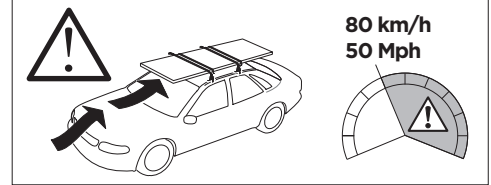

1

Kit 145182

TOYOTA Tundra, 4-dr Double Cab, 07-21

TOYOTA Tundra, 4-dr Crewmax Cab, 07-21

ISO 11154-E

THULE WingBar Evo	THULE WingBar Edge	THULE WingBar	THULE SquareBar Evo	Evo X (scale)	Edge X (scale)
TOYOTA Tundra, 4-dr Double Cab, 07-21				61,5	N/A
TOYOTA Tundra, 4-dr Crewmax Cab, 07-21				61,5	N/A

THULE ProBar Evo	THULE SlideBar Evo	X (mm/inch)
TOYOTA Tundra, 4-dr Double Cab, 07-21		1266 mm / 49 7/8"
TOYOTA Tundra, 4-dr Crewmax Cab, 07-21		1266 mm / 49 7/8"

THULE WingBar Evo	THULE WingBar Edge	THULE WingBar	THULE SquareBar Evo	Evo Y (scale)	Edge Y (scale)
TOYOTA Tundra, 4-dr Double Cab, 07-21				59,5	N/A
TOYOTA Tundra, 4-dr Crewmax Cab, 07-21				59,5	N/A