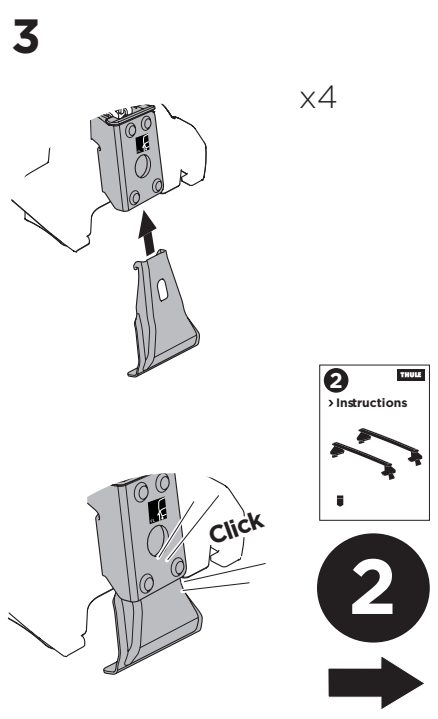

1

Kit 145182

TOYOTA Tundra, 4-dr Double Cab, 07-21

TOYOTA Tundra, 4-dr Crewmax Cab, 07-21

ISO 11154-E

THULE WingBar Evo	THULE WingBar Edge	THULE WingBar	THULE SquareBar Evo	Evo X (scale)	Edge X (scale)
TOYOTA Tundra, 4-dr Double Cab, 07-21				61,5	N/A
TOYOTA Tundra, 4-dr Crewmax Cab, 07-21				61,5	N/A

THULE ProBar Evo	THULE SlideBar Evo	X (mm/inch)
TOYOTA Tundra, 4-dr Double Cab, 07-21		1266 mm / 49 7/8"
TOYOTA Tundra, 4-dr Crewmax Cab, 07-21		1266 mm / 49 7/8"

THULE WingBar Evo	THULE WingBar Edge	THULE WingBar	THULE SquareBar Evo	Evo Y (scale)	Edge Y (scale)
TOYOTA Tundra, 4-dr Double Cab, 07-21				59,5	N/A
TOYOTA Tundra, 4-dr Crewmax Cab, 07-21				59,5	N/A

THULE ProBar Evo	THULE SlideBar Evo	Y (mm/inch)
TOYOTA Tundra, 4-dr Double Cab, 07-21		1246 mm / 49 "
TOYOTA Tundra, 4-dr Crewmax Cab, 07-21		1246 mm / 49 "

	W (mm/inch)	Z (mm/inch)
TOYOTA Tundra, 4-dr Double Cab, 07-21	700 mm / 27 1/2"	290 mm / 11 3/8"
TOYOTA Tundra, 4-dr Crewmax Cab, 07-21	700 mm / 27 1/2"	290 mm / 11 3/8"