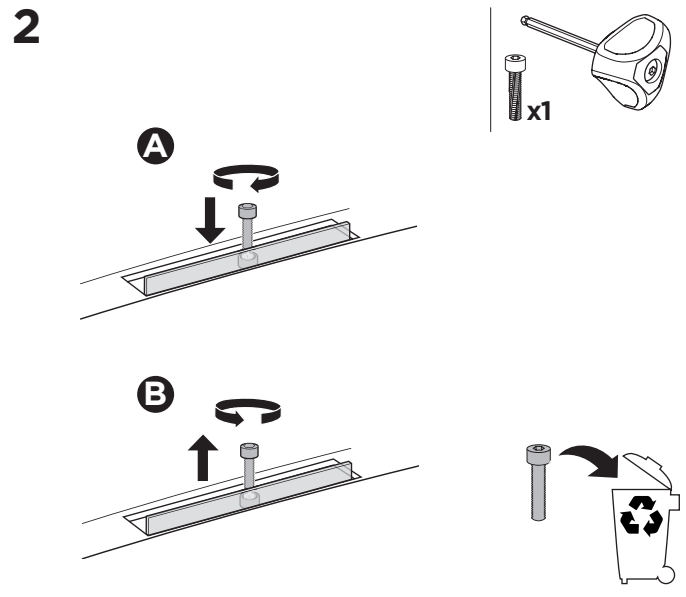

1

Kit 187084

BMW 1-Series, 5-dr Hatchback, 04-11, 12-19

ISO 11154-E

This kit is only for vehicles with fixpoint mounting.

3

4

5