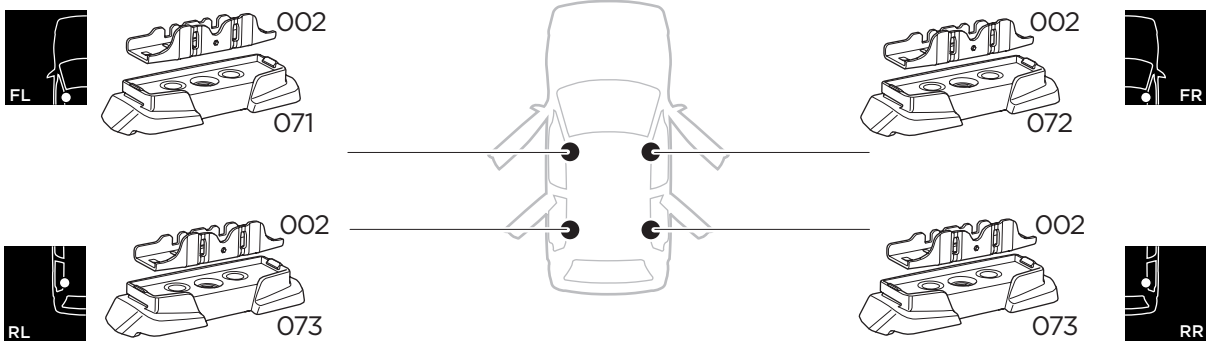

1

Kit 187084

BMW 1-Series, 5-dr Hatchback, 04-11, 12-19

ISO 11154-E

This kit is only for vehicles with fixpoint mounting.

3

4

5