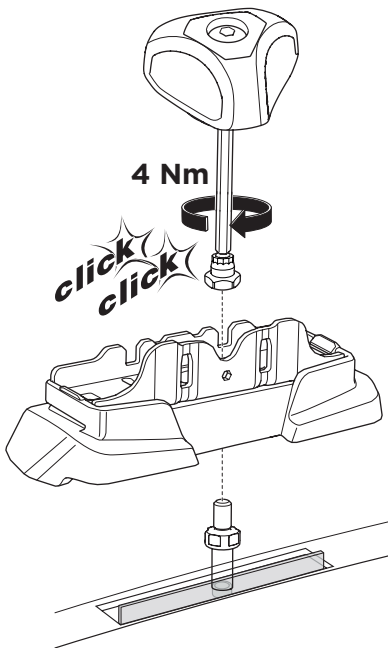

1

Kit 187084

BMW 1-Series, 5-dr Hatchback, 04-11, 12-19

ISO 11154-E

This kit is only for vehicles with fixpoint mounting.

3

4

5