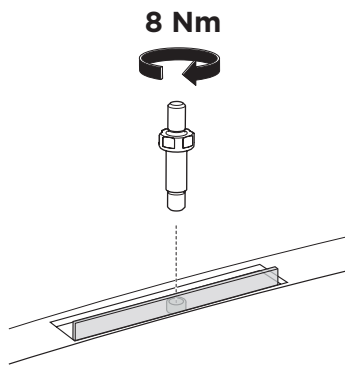

1

Kit 187084

BMW 1-Series, 5-dr Hatchback, 04-11, 12-19

ISO 11154-E

This kit is only for vehicles with fixpoint mounting.

3

4

5