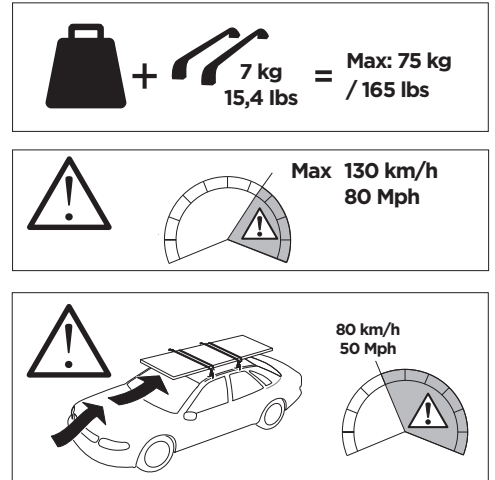

1

Kit 187084

BMW 1-Series, 5-dr Hatchback, 04-11, 12-19

ISO 11154-E

This kit is only for vehicles with fixpoint mounting.

3

4

5