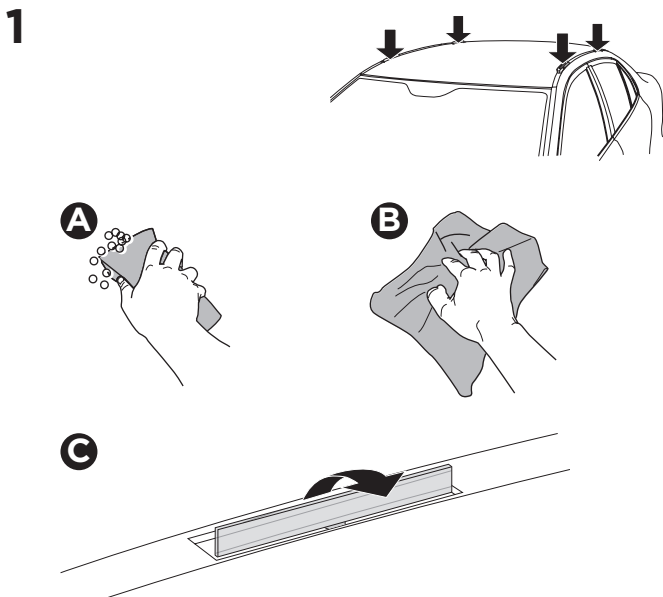

1

Kit 187084

BMW 1-Series, 5-dr Hatchback, 04-11, 12-19

ISO 11154-E

This kit is only for vehicles with fixpoint mounting.

3

4

5