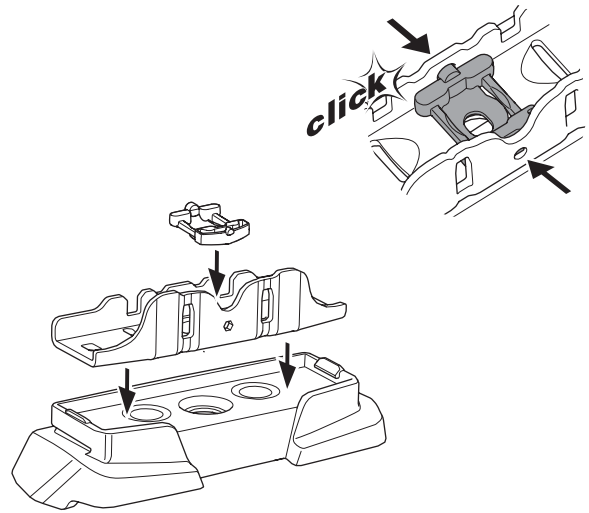

1

Kit 187084

BMW 1-Series, 5-dr Hatchback, 04-11, 12-19

ISO 11154-E

This kit is only for vehicles with fixpoint mounting.

3

4

5