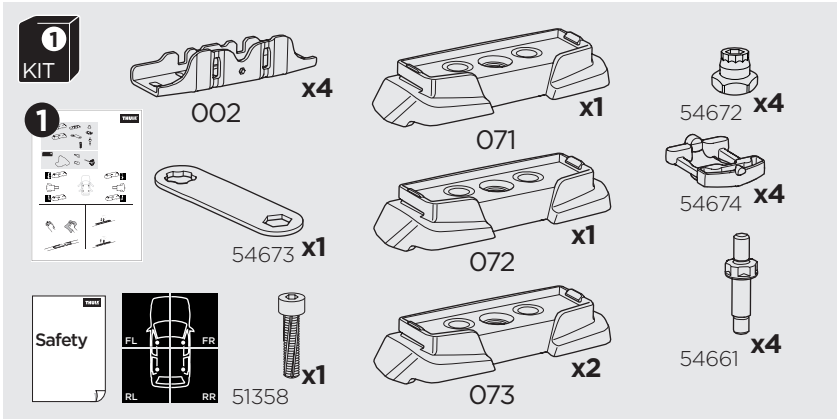

1

Kit 187084

BMW 1-Series, 5-dr Hatchback, 04-11, 12-19

ISO 11154-E

This kit is only for vehicles with fixpoint mounting.

3

4

5