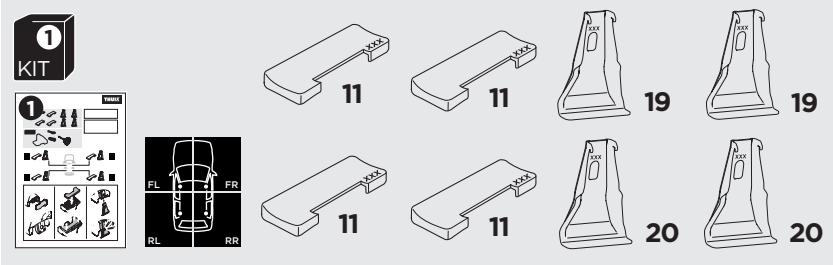

1

Kit 145141

CITROËN C1, 5-dr Hatchback, 14-
 PEUGEOT 108, 5-dr Hatchback, 14-
 TOYOTA Aygo, 5-dr Hatchback, 14-

ISO 11154-E

THULE WingBar Evo	THULE WingBar Edge	THULE WingBar	THULE SquareBar Evo	Evo X (scale)	Edge X (scale)
CITROËN C1, 5-dr Hatchback, 14-				35,5	H
PEUGEOT 108, 5-dr Hatchback, 14-				35,5	H
TOYOTA Aygo, 5-dr Hatchback, 14-				35,5	H

THULE ProBar Evo	THULE SlideBar Evo	X (mm/inch)
CITROËN C1, 5-dr Hatchback, 14-		1006 mm / 39 5/8"
PEUGEOT 108, 5-dr Hatchback, 14-		1006 mm / 39 5/8"
TOYOTA Aygo, 5-dr Hatchback, 14-		1006 mm / 39 5/8"

THULE WingBar Evo	THULE WingBar Edge	THULE WingBar	THULE SquareBar Evo	Evo Y (scale)	Edge Y (scale)
CITROËN C1, 5-dr Hatchback, 14-				26,5	H
PEUGEOT 108, 5-dr Hatchback, 14-				26,5	H
TOYOTA Aygo, 5-dr Hatchback, 14-				26,5	H

THULE ProBar Evo	THULE SlideBar Evo	Y (mm/inch)
CITROËN C1, 5-dr Hatchback, 14-		916 mm / 36 1/8"
PEUGEOT 108, 5-dr Hatchback, 14-		916 mm / 36 1/8"
TOYOTA Aygo, 5-dr Hatchback, 14-		916 mm / 36 1/8"

	W (mm/inch)	Z (mm/inch)
CITROËN C1, 5-dr Hatchback, 14-	640 mm / 25 1/4"	110 mm / 4 3/8"
PEUGEOT 108, 5-dr Hatchback, 14-	640 mm / 25 1/4"	110 mm / 4 3/8"
TOYOTA Aygo, 5-dr Hatchback, 14-	640 mm / 25 1/4"	110 mm / 4 3/8"