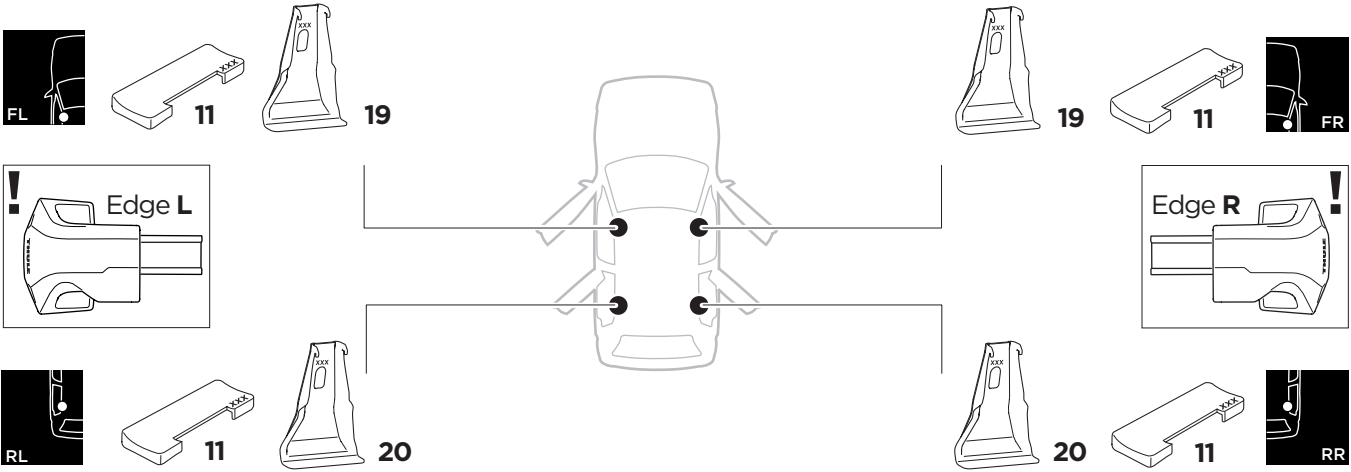

1

Kit 145141

CITROËN C1, 5-dr Hatchback, 14-
 PEUGEOT 108, 5-dr Hatchback, 14-
 TOYOTA Aygo, 5-dr Hatchback, 14-

ISO 11154-E

THULE WingBar Evo	THULE WingBar Edge	THULE WingBar	THULE SquareBar Evo	Evo X (scale)	Edge X (scale)
CITROËN C1, 5-dr Hatchback, 14-				35,5	H
PEUGEOT 108, 5-dr Hatchback, 14-				35,5	H
TOYOTA Aygo, 5-dr Hatchback, 14-				35,5	H

THULE ProBar Evo	THULE SlideBar Evo	X (mm/inch)
CITROËN C1, 5-dr Hatchback, 14-		1006 mm / 39 5/8"
PEUGEOT 108, 5-dr Hatchback, 14-		1006 mm / 39 5/8"
TOYOTA Aygo, 5-dr Hatchback, 14-		1006 mm / 39 5/8"

THULE WingBar Evo	THULE WingBar Edge	THULE WingBar	THULE SquareBar Evo	Evo Y (scale)	Edge Y (scale)
CITROËN C1, 5-dr Hatchback, 14-				26,5	H
PEUGEOT 108, 5-dr Hatchback, 14-				26,5	H
TOYOTA Aygo, 5-dr Hatchback, 14-				26,5	H

THULE ProBar Evo	THULE SlideBar Evo	Y (mm/inch)
CITROËN C1, 5-dr Hatchback, 14-		916 mm / 36 1/8"
PEUGEOT 108, 5-dr Hatchback, 14-		916 mm / 36 1/8"
TOYOTA Aygo, 5-dr Hatchback, 14-		916 mm / 36 1/8"

	W (mm/inch)	Z (mm/inch)
CITROËN C1, 5-dr Hatchback, 14-	640 mm / 25 1/4"	110 mm / 4 3/8"
PEUGEOT 108, 5-dr Hatchback, 14-	640 mm / 25 1/4"	110 mm / 4 3/8"
TOYOTA Aygo, 5-dr Hatchback, 14-	640 mm / 25 1/4"	110 mm / 4 3/8"