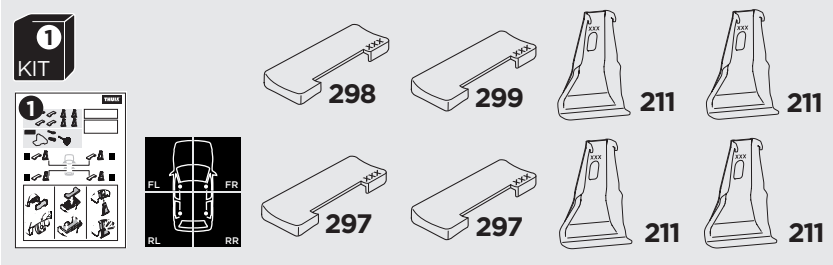

1

Kit 145091

TOYOTA Hilux, 4-dr Double Cab, 05-15
 TOYOTA Vigo, 4-dr Double Cab, 04-15

ISO 11154-E

THULE WingBar Evo	THULE WingBar Edge	THULE WingBar	THULE SquareBar Evo	Evo X (scale)	Edge X (scale)
TOYOTA Hilux, 4-dr Double Cab, 05-15				45,5	F
TOYOTA Vigo, 4-dr Double Cab, 04-15				45,5	F

THULE ProBar Evo	THULE SlideBar Evo	X (mm/inch)		
TOYOTA Hilux, 4-dr Double Cab, 05-15		1106 mm / 43 1/2"		
TOYOTA Vigo, 4-dr Double Cab, 04-15		1106 mm / 43 1/2"		

THULE WingBar Evo	THULE WingBar Edge	THULE WingBar	THULE SquareBar Evo	Evo Y (scale)	Edge Y (scale)
TOYOTA Hilux, 4-dr Double Cab, 05-15				44,5	H
TOYOTA Vigo, 4-dr Double Cab, 04-15				44,5	H

THULE ProBar Evo	THULE SlideBar Evo	Y (mm/inch)		
TOYOTA Hilux, 4-dr Double Cab, 05-15		1096 mm / 43 1/8"		
TOYOTA Vigo, 4-dr Double Cab, 04-15		1096 mm / 43 1/8"		

	W (mm/inch)	Z (mm/inch)
TOYOTA Hilux, 4-dr Double Cab, 05-15	710 mm / 28"	245 mm / 9 5/8"
TOYOTA Vigo, 4-dr Double Cab, 04-15	710 mm / 28"	245 mm / 9 5/8"