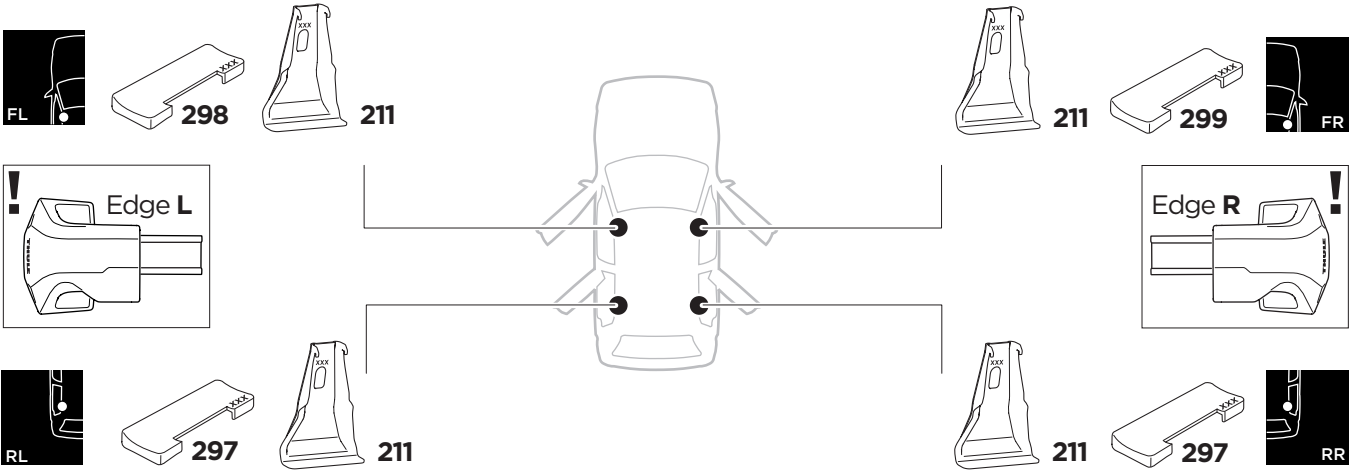

1

Kit 145091

TOYOTA Hilux, 4-dr Double Cab, 05-15
 TOYOTA Vigo, 4-dr Double Cab, 04-15

ISO 11154-E

THULE WingBar Evo	THULE WingBar Edge	THULE WingBar	THULE SquareBar Evo	Evo X (scale)	Edge X (scale)
TOYOTA Hilux, 4-dr Double Cab, 05-15				45,5	F
TOYOTA Vigo, 4-dr Double Cab, 04-15				45,5	F

THULE ProBar Evo	THULE SlideBar Evo	X (mm/inch)		
TOYOTA Hilux, 4-dr Double Cab, 05-15		1106 mm / 43 1/2"		
TOYOTA Vigo, 4-dr Double Cab, 04-15		1106 mm / 43 1/2"		

THULE WingBar Evo	THULE WingBar Edge	THULE WingBar	THULE SquareBar Evo	Evo Y (scale)	Edge Y (scale)
TOYOTA Hilux, 4-dr Double Cab, 05-15				44,5	H
TOYOTA Vigo, 4-dr Double Cab, 04-15				44,5	H

THULE ProBar Evo	THULE SlideBar Evo	Y (mm/inch)		
TOYOTA Hilux, 4-dr Double Cab, 05-15		1096 mm / 43 1/8"		
TOYOTA Vigo, 4-dr Double Cab, 04-15		1096 mm / 43 1/8"		

	W (mm/inch)	Z (mm/inch)
TOYOTA Hilux, 4-dr Double Cab, 05-15	710 mm / 28"	245 mm / 9 5/8"
TOYOTA Vigo, 4-dr Double Cab, 04-15	710 mm / 28"	245 mm / 9 5/8"