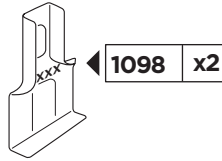

Max.
110 lbs

ISO 11154-E

23 x1

24 x1

373 x1

374 x1

x1

x1

1

	X (scale)	X (mm)	X (inch)
HYUNDAI i10 , 5-dr Hatchback, 14-20	35,5	1006	39 ⁵/₈

	Y (scale)	Y (mm)	Y (inch)
HYUNDAI i10 , 5-dr Hatchback, 14-20	31	961	37 ⁷/₈

2

HYUNDAI i10, 5-dr Hatchback, 14-20

3

	W (mm)	Z (mm)	W (inch)	Z (inch)
HYUNDAI i10 , 5-dr Hatchback, 14-20	270	700	10 ⁵/₈	27 ¹/₂