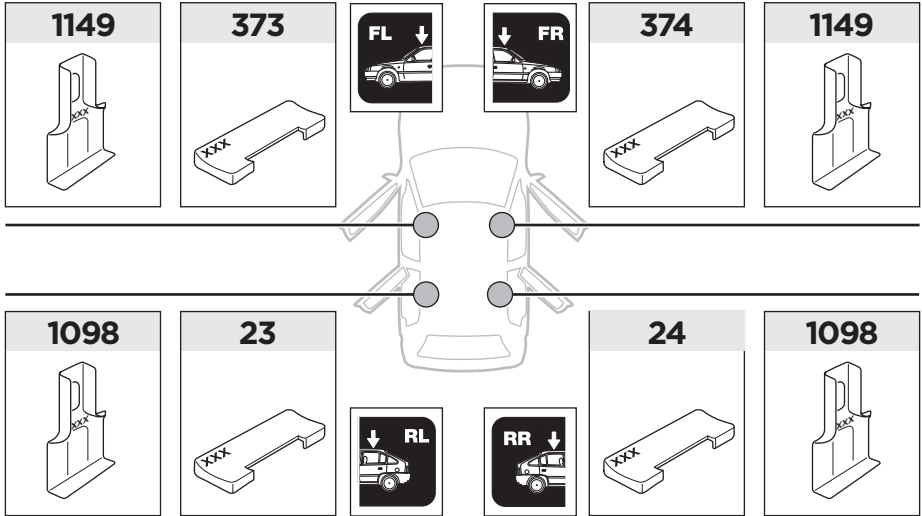

Max.
110 lbs

ISO 11154-E

23 x1

24 x1

373 x1

374 x1

x1

x1

1

	X (scale)	X (mm)	X (inch)
HYUNDAI i10 , 5-dr Hatchback, 14-20	35,5	1006	39 ⁵/₈

	Y (scale)	Y (mm)	Y (inch)
HYUNDAI i10 , 5-dr Hatchback, 14-20	31	961	37 ⁷/₈

2

HYUNDAI i10, 5-dr Hatchback, 14-20

3

	W (mm)	Z (mm)	W (inch)	Z (inch)
HYUNDAI i10 , 5-dr Hatchback, 14-20	270	700	10 ⁵/₈	27 ¹/₂