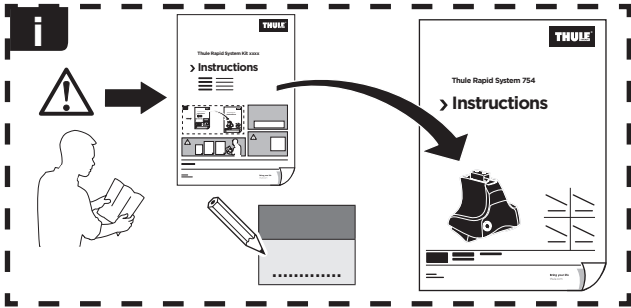

Thule Rapid System Kit 1757

> Instructions

HYUNDAI i10, 5-dr Hatchback, 14-20

xx kg
xx lbs

+

7 kg
15,4 lbs

=

Max.
50 kg

Max.
110 lbs