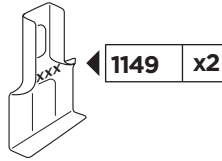

Max.
110 lbs

ISO 11154-E

23 x1

24 x1

373 x1

374 x1

x1

x1

1

	X (scale)	X (mm)	X (inch)
HYUNDAI i10 , 5-dr Hatchback, 14-20	35,5	1006	39 ⁵/₈

	Y (scale)	Y (mm)	Y (inch)
HYUNDAI i10 , 5-dr Hatchback, 14-20	31	961	37 ⁷/₈

2

HYUNDAI i10, 5-dr Hatchback, 14-20

3

	W (mm)	Z (mm)	W (inch)	Z (inch)
HYUNDAI i10 , 5-dr Hatchback, 14-20	270	700	10 ⁵/₈	27 ¹/₂