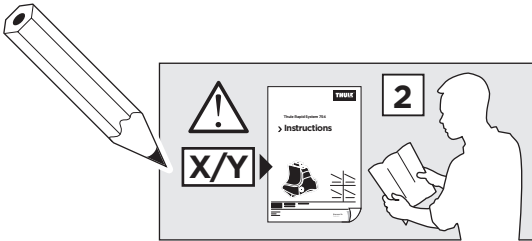

Max.
110 lbs

ISO 11154-E

23 x1

24 x1

373 x1

374 x1

x1

x1

1

	X (scale)	X (mm)	X (inch)
HYUNDAI i10 , 5-dr Hatchback, 14-20	35,5	1006	39 ⁵/₈

	Y (scale)	Y (mm)	Y (inch)
HYUNDAI i10 , 5-dr Hatchback, 14-20	31	961	37 ⁷/₈

2

HYUNDAI i10, 5-dr Hatchback, 14-20

3

	W (mm)	Z (mm)	W (inch)	Z (inch)
HYUNDAI i10 , 5-dr Hatchback, 14-20	270	700	10 ⁵/₈	27 ¹/₂