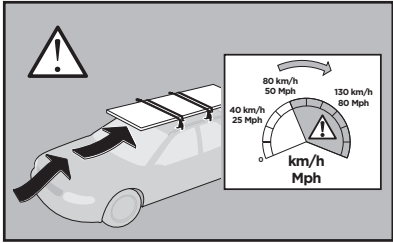

Thule Rapid System Kit 1757

> Instructions

HYUNDAI i10, 5-dr Hatchback, 14-20

xx kg
xx lbs

+

7 kg
15,4 lbs

=

Max.
50 kg

Max.
110 lbs

ISO 11154-E

23 x1

24 x1

373 x1

374 x1

x1

x1

1

	X (scale)	X (mm)	X (inch)
HYUNDAI i10 , 5-dr Hatchback, 14-20	35,5	1006	39 ⁵/₈

	Y (scale)	Y (mm)	Y (inch)
HYUNDAI i10 , 5-dr Hatchback, 14-20	31	961	37 ⁷/₈

2

HYUNDAI i10, 5-dr Hatchback, 14-20

3

	W (mm)	Z (mm)	W (inch)	Z (inch)
HYUNDAI i10 , 5-dr Hatchback, 14-20	270	700	10 ⁵/₈	27 ¹/₂