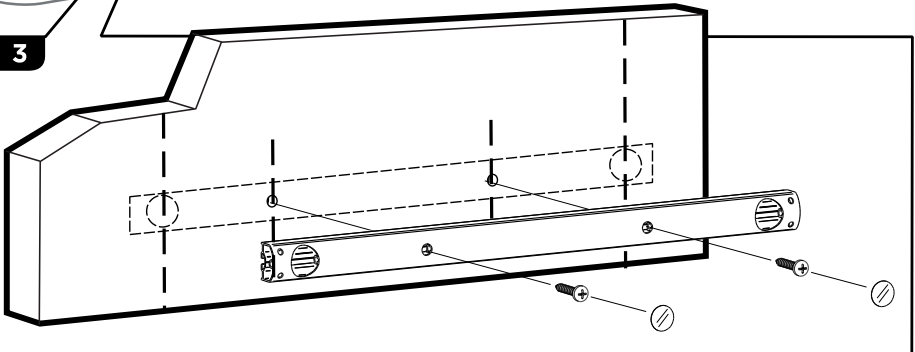

➤ Instructions

Thule Bottom Mounting Rail for Blind Mounting

308954

➔ For complete installation, see instructions Bike Carrier

1B

x1

x2

x2

1

Ø 5 mm

1

3.*

*See technical specifications in Bike carrier manual

600 mm

2

3