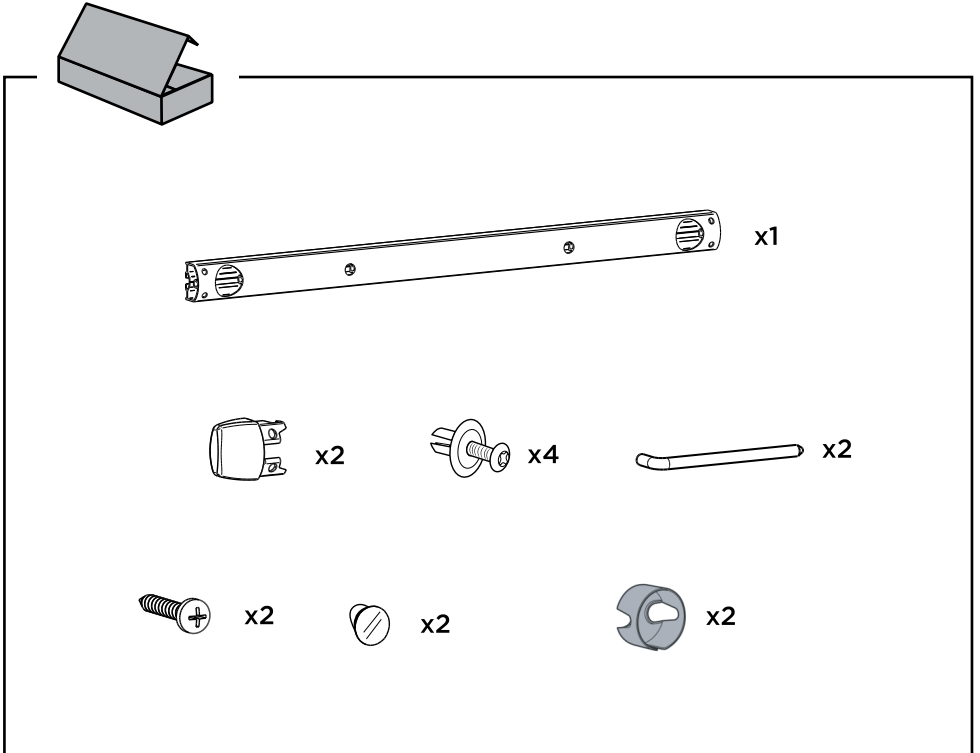

➤ Instructions

Thule Bottom Mounting Rail for Blind Mounting

308954

➔ For complete installation, see instructions Bike Carrier

1B

x1

x2

x2

1

Ø 5 mm

1

3.*

*See technical specifications in Bike carrier manual

600 mm

2

3