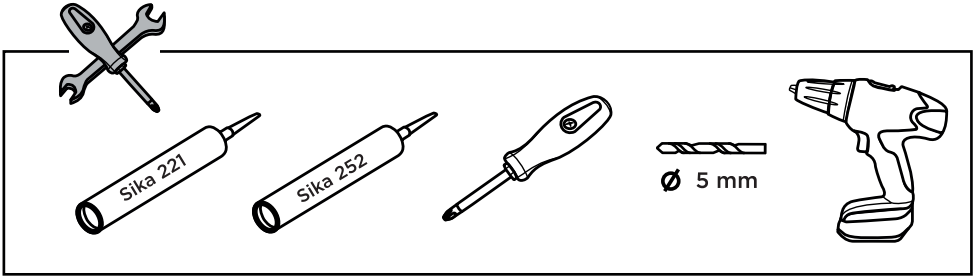

➤ Instructions

Thule Bottom Mounting Rail for Blind Mounting

308954

➔ For complete installation, see instructions Bike Carrier

1B

x1

x2

x2

1

Ø 5 mm

1

3.*

*See technical specifications in Bike carrier manual

600 mm

2

3