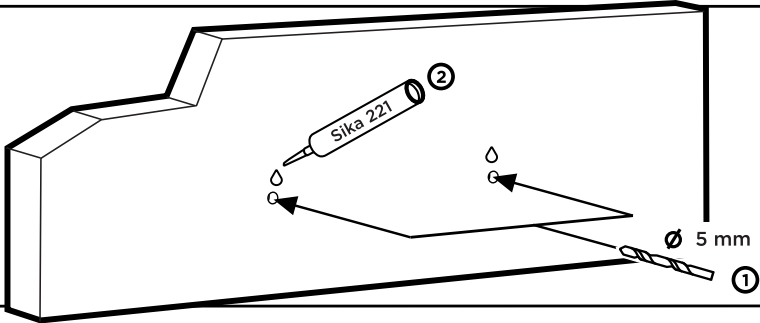

➤ Instructions

Thule Bottom Mounting Rail for Blind Mounting

308954

➔ For complete installation, see instructions Bike Carrier

1B

x1

x2

x2

1

Ø 5 mm

1

3.*

*See technical specifications in Bike carrier manual

600 mm

2

3