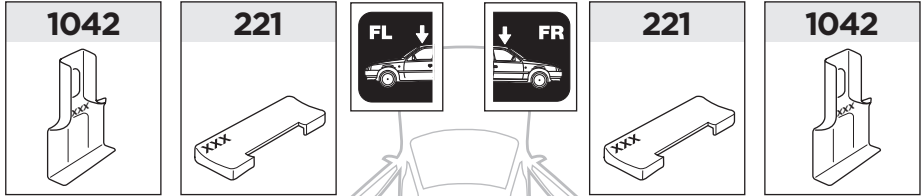

2

CHEVROLET Silverado / Silverado Classic, 2-dr Standard Cab, 99-07

GMC Sierra / Sierra Classic, 2-dr Standard Cab, 99-07

CHEVROLET Silverado / Silverado Classic, 4-dr Extended Cab, 99-07

CHEVROLET Silverado / Silverado Classic, 4-dr Crew Cab, 99-07

GMC Sierra / Sierra Classic, 4-dr Extended Cab, 99-07

GMC Sierra / Sierra Classic, 4-dr Crew Cab, 99-07