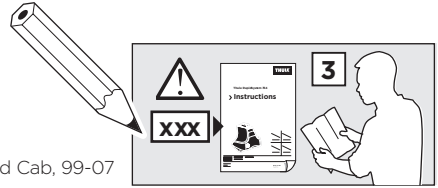

2

CHEVROLET Silverado / Silverado Classic, 2-dr Standard Cab, 99-07

GMC Sierra / Sierra Classic, 2-dr Standard Cab, 99-07