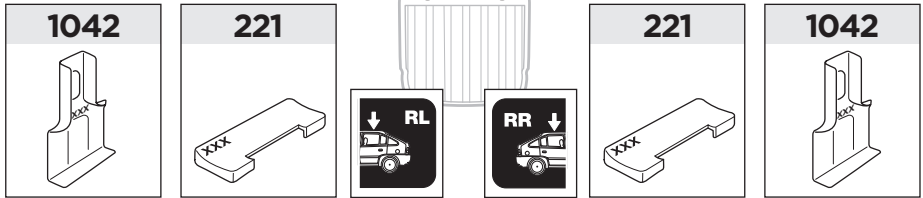

2

CHEVROLET Silverado / Silverado Classic, 2-dr Standard Cab, 99-07

GMC Sierra / Sierra Classic, 2-dr Standard Cab, 99-07

CHEVROLET Silverado / Silverado Classic, 4-dr Extended Cab, 99-07

CHEVROLET Silverado / Silverado Classic, 4-dr Crew Cab, 99-07

GMC Sierra / Sierra Classic, 4-dr Extended Cab, 99-07

GMC Sierra / Sierra Classic, 4-dr Crew Cab, 99-07