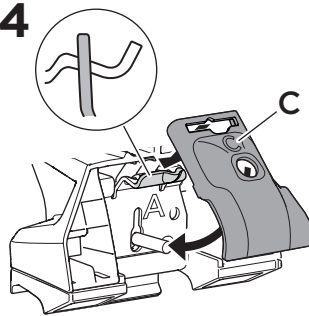

1

Kit 186167

MAZDA CX-5, 5-dr SUV, 26-
MAZDA CX-70, 5-dr SUV, 25-
MAZDA CX-80, 5-dr SUV, 24-
MAZDA CX-90, 5-dr SUV, 24-

ISO 11154-E

This kit is only for vehicles with flush railing.

1

Evo

Edge

2

3

4

5

2