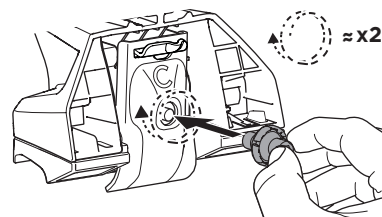

1

Kit 186167

MAZDA CX-5, 5-dr SUV, 26-
MAZDA CX-70, 5-dr SUV, 25-
MAZDA CX-80, 5-dr SUV, 24-
MAZDA CX-90, 5-dr SUV, 24-

ISO 11154-E

This kit is only for vehicles with flush railing.

1

Evo

Edge

2

3

4

5

2