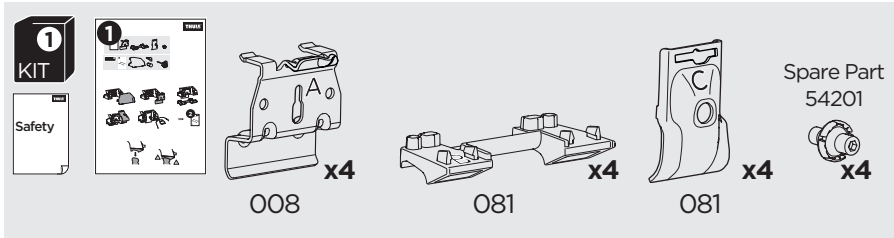

## Kit 186167

MAZDA CX-5, 5-dr SUV, 26-  
 MAZDA CX-70, 5-dr SUV, 25-  
 MAZDA CX-80, 5-dr SUV, 24-  
 MAZDA CX-90, 5-dr SUV, 24-

ISO 11154-E

This kit is only for vehicles with flush railing.

1

Evo

Edge

2