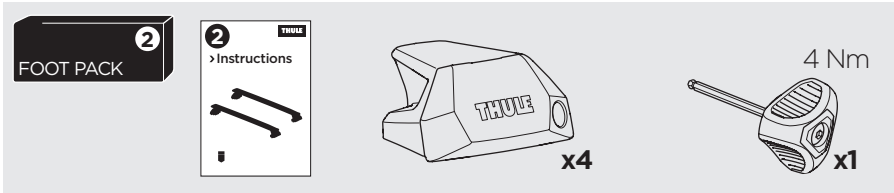

## Kit 186167

MAZDA CX-5, 5-dr SUV, 26-  
 MAZDA CX-70, 5-dr SUV, 25-  
 MAZDA CX-80, 5-dr SUV, 24-  
 MAZDA CX-90, 5-dr SUV, 24-

ISO 11154-E

This kit is only for vehicles with flush railing.

1

Evo

Edge

2