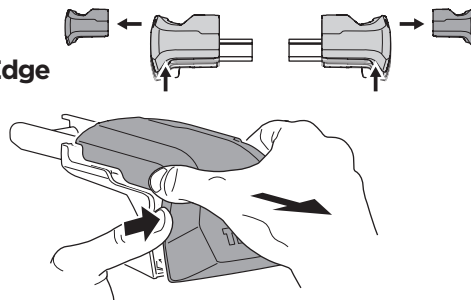

## Kit 186167

MAZDA CX-5, 5-dr SUV, 26-  
 MAZDA CX-70, 5-dr SUV, 25-  
 MAZDA CX-80, 5-dr SUV, 24-  
 MAZDA CX-90, 5-dr SUV, 24-

ISO 11154-E

This kit is only for vehicles with flush railing.

1

Evo

Edge

2