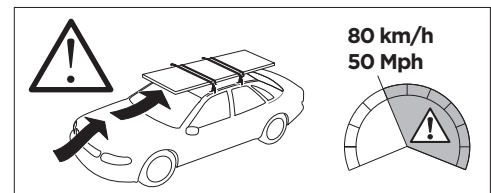

## Kit 186167

MAZDA CX-5, 5-dr SUV, 26-  
 MAZDA CX-70, 5-dr SUV, 25-  
 MAZDA CX-80, 5-dr SUV, 24-  
 MAZDA CX-90, 5-dr SUV, 24-

ISO 11154-E

This kit is only for vehicles with flush railing.

1

Evo

Edge

2