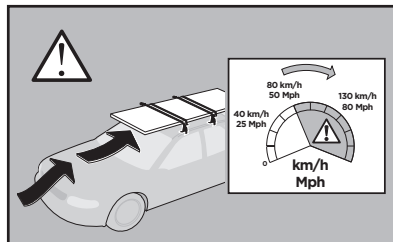

Thule Rapid System Kit 1862

> Instructions

HONDA Civic, 5-dr Hatchback, 17 - (With glassroof)

ISO 11154-E

141862
C.20170531
519-1862-01

Bring your life
thule.com

23 x1

24 x1

478 x1

479 x1

328 x2

1376 x2

x1

x1

1

	X (scale)	X (mm)	X (inch)
HONDA Civic, 5-dr Hatchback, 17 - (With glassroof)	38	1031	40 ⁵/₈