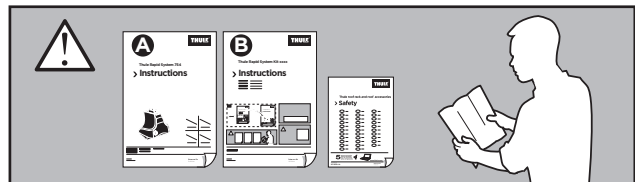

Thule Rapid System Kit 1862

> Instructions

HONDA Civic, 5-dr Hatchback, 17 - (With glassroof)

ISO 11154-E

141862
C.20170531
519-1862-01

Bring your life
thule.com

23 x1

24 x1