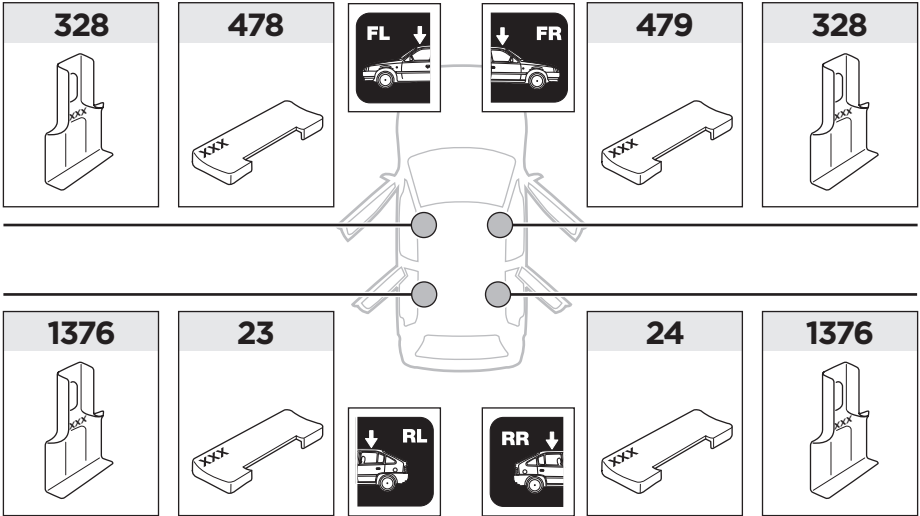

478 x1

479 x1

328 x2

1376 x2

x1

x1

1

	X (scale)	X (mm)	X (inch)
HONDA Civic, 5-dr Hatchback, 17 - (With glassroof)	38	1031	40 ⁵/₈

	Y (scale)	Y (mm)	Y (inch)
HONDA Civic, 5-dr Hatchback, 17 - (With glassroof)	34	991	39

2

HONDA Civic, 5-dr Hatchback, 17 - (with glassroof)

3

	W (mm)	Z (mm)	W (inch)	Z (inch)
HONDA Civic, 5-dr Hatchback, 17 - (With glassroof)	275	660	10 ⁷ / ₈	26