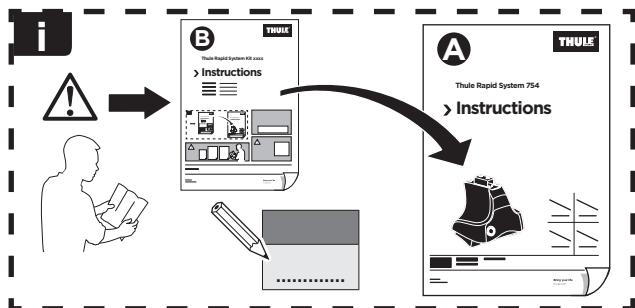

Thule Rapid System Kit 1862

> Instructions

HONDA Civic, 5-dr Hatchback, 17 - (With glassroof)

ISO 11154-E

141862
C.20170531
519-1862-01

Bring your life
thule.com

23 x1

24 x1

478 x1

479 x1

328 x2

1376 x2

x1

x1

1

	X (scale)	X (mm)	X (inch)
HONDA Civic, 5-dr Hatchback, 17 - (With glassroof)	38	1031	40 ⁵/₈

	Y (scale)	Y (mm)	Y (inch)
HONDA Civic, 5-dr Hatchback, 17 - (With glassroof)	34	991	39

2

HONDA Civic, 5-dr Hatchback, 17 - (with glassroof)

3

	W (mm)	Z (mm)	W (inch)	Z (inch)
HONDA Civic, 5-dr Hatchback, 17 - (With glassroof)	275	660	10 ⁷ / ₈	26