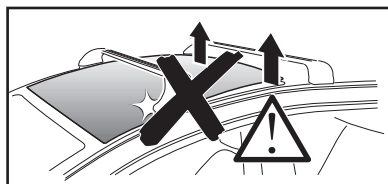

Thule Rapid System Kit 1862

> Instructions

HONDA Civic, 5-dr Hatchback, 17 - (With glassroof)

ISO 11154-E

141862
C.20170531
519-1862-01

Bring your life
thule.com

23 x1

24 x1