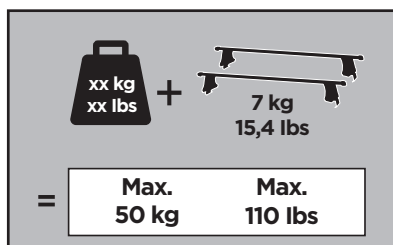

Thule Rapid System Kit 1862

> Instructions

HONDA Civic, 5-dr Hatchback, 17 - (With glassroof)

ISO 11154-E

141862
C.20170531
519-1862-01

Bring your life
thule.com

23 x1

24 x1

478 x1

479 x1

328 x2

1376 x2

x1

x1

1

	X (scale)	X (mm)	X (inch)
HONDA Civic, 5-dr Hatchback, 17 - (With glassroof)	38	1031	40 ⁵/₈

	Y (scale)	Y (mm)	Y (inch)
HONDA Civic, 5-dr Hatchback, 17 - (With glassroof)	34	991	39

2

HONDA Civic, 5-dr Hatchback, 17 - (with glassroof)

3

	W (mm)	Z (mm)	W (inch)	Z (inch)
HONDA Civic, 5-dr Hatchback, 17 - (With glassroof)	275	660	10 ⁷ / ₈	26