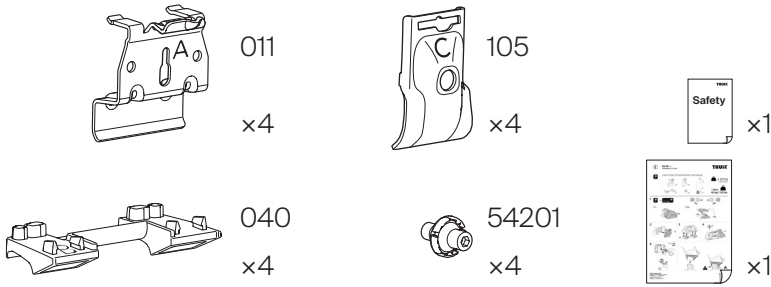

1

Kit 186271

KIA EV2, 5-dr SUV, 26-

THIS KIT IS ONLY FOR VEHICLES WITH FLUSH RAILING.

1

+

Evo

Edge