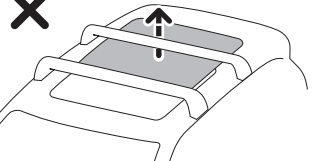

Thule Sweden AB
Borggatan 5, 335 73 Hillerstorp, Sweden
info@thule.com | www.thule.com

©Thule. All rights reserved.
5566978001 | 2025-05-04 #00