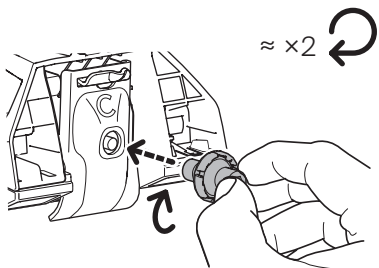

1

Kit 186271

KIA EV2, 5-dr SUV, 26-

THIS KIT IS ONLY FOR VEHICLES WITH FLUSH RAILING.

1

+

Evo

Edge

2

3

4

5

2

Thule Sweden AB
Borggatan 5, 335 73 Hillerstorp, Sweden
info@thule.com | www.thule.com

©Thule. All rights reserved.
5566978001 | 2025-05-04 #00