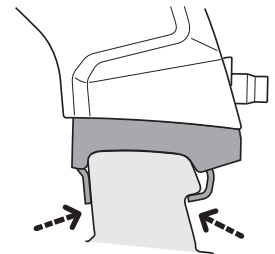

Thule Sweden AB
Borggatan 5, 335 73 Hillerstorp, Sweden
info@thule.com | www.thule.com

©Thule. All rights reserved.
5566978001 | 2025-05-04 #00