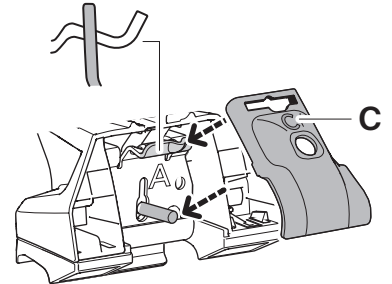

1

Kit 186261

MERCEDES CLA Shooting Brake (X174/X178),
5-dr Estate, 26-

THIS KIT IS ONLY FOR VEHICLES WITH FLUSH RAILING.

1

+

Evo

Edge

2

3

4

5

2

Thule Sweden AB

Borggatan 5, 335 73 Hillerstorp, Sweden
info@thule.com | www.thule.com

©Thule. All rights reserved.
5566907001 | 2025-05-04 #00