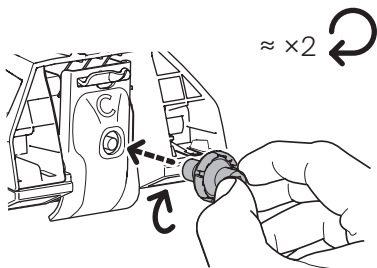

1

Kit 186261

MERCEDES CLA Shooting Brake (X174/X178),
5-dr Estate, 26-

THIS KIT IS ONLY FOR VEHICLES WITH FLUSH RAILING.

1

+

Evo

Edge

2

3

4

5

2

Thule Sweden AB

Borggatan 5, 335 73 Hillerstorp, Sweden
info@thule.com | www.thule.com

©Thule. All rights reserved.
5566907001 | 2025-05-04 #00