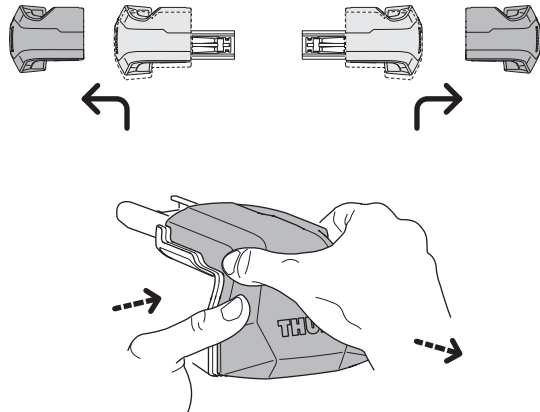

1

Kit 186261

MERCEDES CLA Shooting Brake (X174/X178),
5-dr Estate, 26-

THIS KIT IS ONLY FOR VEHICLES WITH FLUSH RAILING.

1

+

Evo

Edge