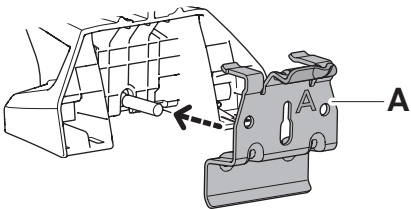

1

Kit 186261

MERCEDES CLA Shooting Brake (X174/X178),
5-dr Estate, 26-

THIS KIT IS ONLY FOR VEHICLES WITH FLUSH RAILING.

1

+

Evo

Edge

2

3

4

5

2

Thule Sweden AB

Borggatan 5, 335 73 Hillerstorp, Sweden
info@thule.com | www.thule.com

©Thule. All rights reserved.
5566907001 | 2025-05-04 #00