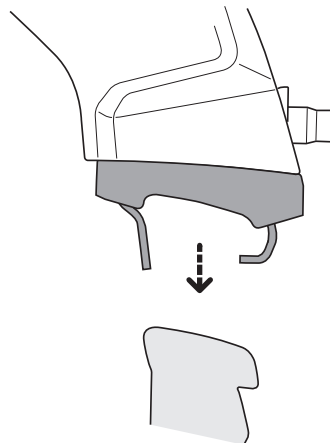

1

Kit 186261

MERCEDES CLA Shooting Brake (X174/X178),
5-dr Estate, 26-

THIS KIT IS ONLY FOR VEHICLES WITH FLUSH RAILING.

1

+

Evo

Edge

2

3

4

5

2

Thule Sweden AB

Borggatan 5, 335 73 Hillerstorp, Sweden
info@thule.com | www.thule.com

©Thule. All rights reserved.
5566907001 | 2025-05-04 #00