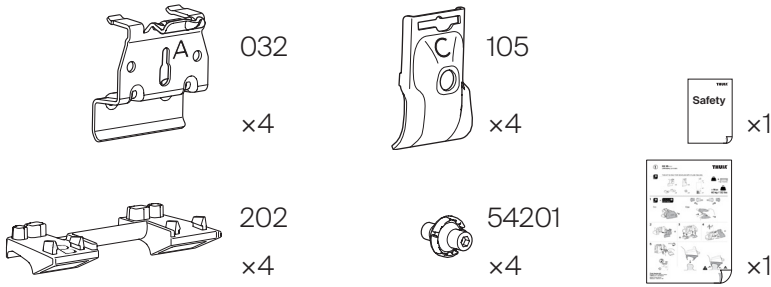

1

Kit 186261

MERCEDES CLA Shooting Brake (X174/X178),
5-dr Estate, 26-

THIS KIT IS ONLY FOR VEHICLES WITH FLUSH RAILING.

1

+

Evo

Edge