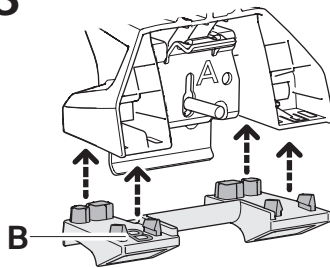

1

Kit 186261

MERCEDES CLA Shooting Brake (X174/X178),
5-dr Estate, 26-

THIS KIT IS ONLY FOR VEHICLES WITH FLUSH RAILING.

1

+

Evo

Edge

2

3

4

5

2

Thule Sweden AB

Borggatan 5, 335 73 Hillerstorp, Sweden
info@thule.com | www.thule.com

©Thule. All rights reserved.
5566907001 | 2025-05-04 #00