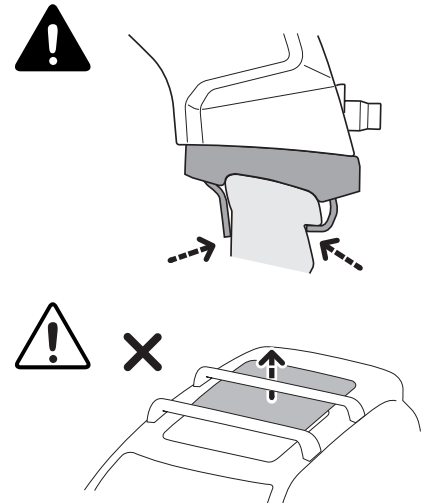

1

Kit 186261

MERCEDES CLA Shooting Brake (X174/X178),
5-dr Estate, 26-

THIS KIT IS ONLY FOR VEHICLES WITH FLUSH RAILING.

1

+

Evo

Edge

2

3

4

5

2

Thule Sweden AB

Borggatan 5, 335 73 Hillerstorp, Sweden
info@thule.com | www.thule.com

©Thule. All rights reserved.
5566907001 | 2025-05-04 #00