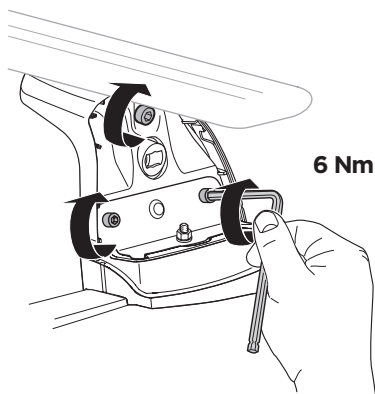

4

MERCEDES CLS (C218), 4-dr Coupé
MERCEDES CLS Shooting Brake (X218), 5-dr Estate

A