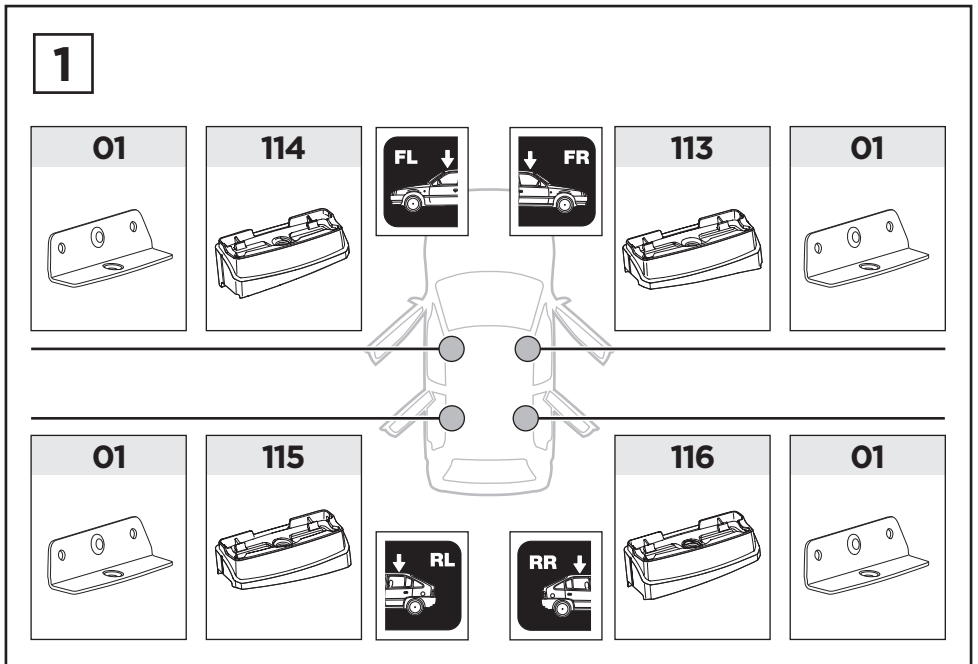

01 x4
113 x1
114 x1
115 x1
116 x1

50273 x1
50784 x4
50786 x4
50864 x4

751 FootPack x1
753 FootPack
959x FootPack

A 12 mm x8
5 mm x1
A 16 mm x8
A 20 mm x8

RR ↓ ↓ FR
FL ↓ ↓ RL