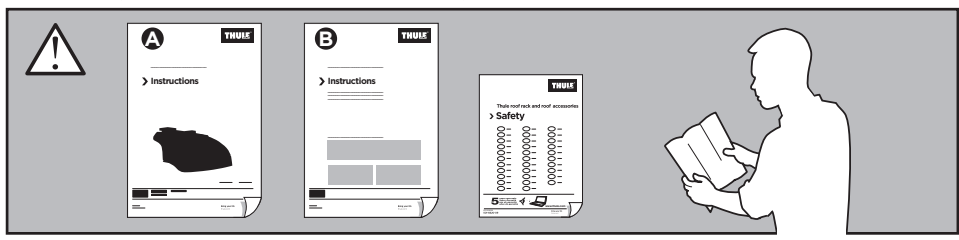

MERCEDES CLS Shooting Brake (X218), 5-dr Estate, 12-18
MERCEDES CLS (C218), 4-dr Coupé, 10-18

*North America

This kit is only for vehicles with fixpoint and without glass roof.

xx kg
 xx lbs
 +
 5 kg
 11 lbs