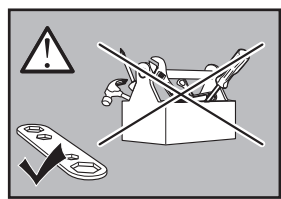

MERCEDES CLS Shooting Brake (X218), 5-dr Estate, 12-18
MERCEDES CLS (C218), 4-dr Coupé, 10-18

*North America

This kit is only for vehicles with fixpoint and without glass roof.

xx kg
 xx lbs
 +
 5 kg
 11 lbs

=
 Max. 75 kg
Max. 165 lbs

ISO 11154-E

183049
C.20180914
509-3049-17

Bring your life
thule.com

01 x4
113 x1
114 x1
115 x1
116 x1

50273 x1
 50784 x4
 50786 x4
 50864 x4

751 FootPack x1
753 FootPack
959x FootPack