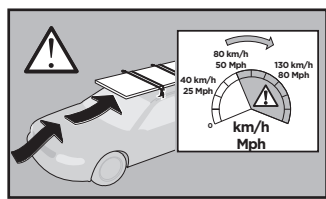

MERCEDES CLS Shooting Brake (X218), 5-dr Estate, 12-18
MERCEDES CLS (C218), 4-dr Coupé, 10-18

*North America

This kit is only for vehicles with fixpoint and without glass roof.

xx kg
 xx lbs
 +
 5 kg
 11 lbs

=
 Max. 75 kg
Max. 165 lbs

ISO 11154-E

183049
C.20180914
509-3049-17

Bring your life
thule.com

01 x4
113 x1
114 x1
115 x1
116 x1

50273 x1
 50784 x4
 50786 x4
 50864 x4

751 FootPack x1
753 FootPack
959x FootPack