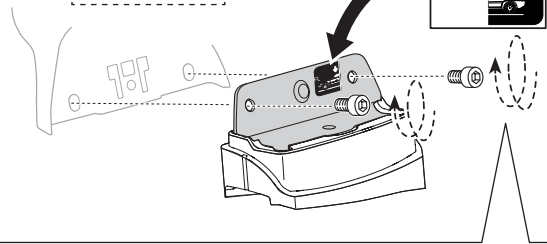

2

A

B

A

x8

EN Only a few turns

DE Nur wenige Umdrehungen

FR Quelques tours uniquement

NL Slechts enkele slagen

IT Solo qualche giro

ES Sólo algunas vueltas

PT Apenas algumas voltas

SV Endast några varv

DK Kun nogle få omgange

NO Bare noen få omdreininger

FI Vain muutama kierros

ET Ainult mõni pööre

LV Tikai dažī apgriezieni

LT Tik keli pasukimai

PL Wystarczy kilka obrotów

RU Только несколько оборотов

UK Лише декілька обертів

BG Само няколко завъртания

CS Pouze několik otáček

SK Len niekoľko otáčok

SL Le nekaj obratov

HR/BiH Samo nekoliko okreta

RO Doar câteva rotiri

HU Csak néhány fordítás

EL Μόνο λίγες περιστροφές

TR Yalnızca birkaç tur

بعض دورات فقط

AR

רק מספר סיבובים

HE

ZH 仅几圈

JA 2～3回転のみ

KO 몇 번만 돌리면 됨

TH เพียงสองสามรอบ

3

x4

x4

x4

A

C

B

x1