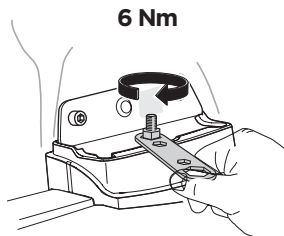

4

MERCEDES C-Class (W204), 4-dr Sedan
MERCEDES C-Class, 2-dr Coupé
MERCEDES E-Class (C207), 2-dr Coupé
MERCEDES E-Class (W212), 4-dr Sedan

A

B

4

MERCEDES CLS (C218), 4-dr Coupé
MERCEDES CLS Shooting Brake (X218), 5-dr Estate

A

B