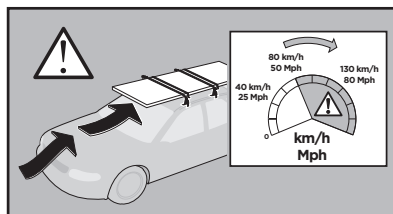

Thule XT Kit 3039

> Instructions

BMW 1-Series, 2-dr Coupé, 07-

BMW 3-Series, 2-dr Coupé, 06-

BMW 5-Series GT, 4-dr Sedan, 09-17

This kit is only for vehicles with fixpoint mounting.