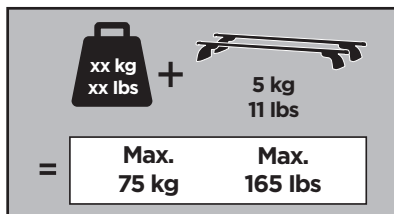

Thule XT Kit 3039

> Instructions

BMW 1-Series, 2-dr Coupé, 07-

BMW 3-Series, 2-dr Coupé, 06-

BMW 5-Series GT, 4-dr Sedan, 09-17

This kit is only for vehicles with fixpoint mounting.

ISO 11154-E

183039