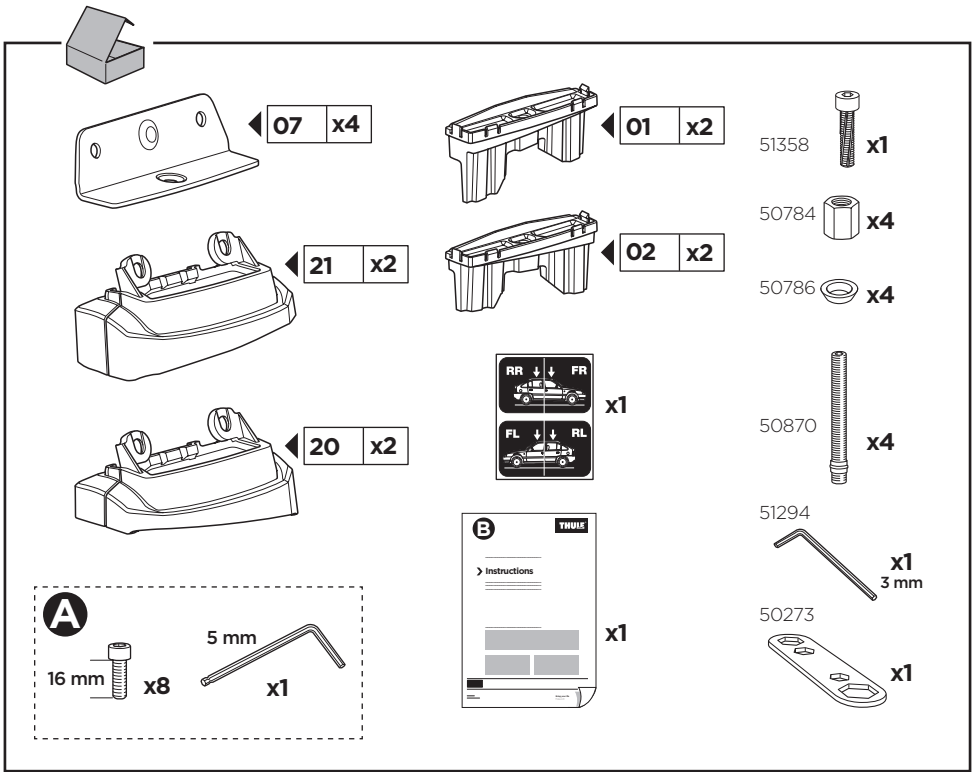

Thule XT Kit 3039

> Instructions

BMW 1-Series, 2-dr Coupé, 07-

BMW 3-Series, 2-dr Coupé, 06-

BMW 5-Series GT, 4-dr Sedan, 09-17

This kit is only for vehicles with fixpoint mounting.

ISO 11154-E

183039

C.20171101
509-3039-07

Bring your life
thule.com

2

A

B

C

3**A**

16 mm x8

5 mm

x1

1.

2.

B

3 mm

↓

2 Nm