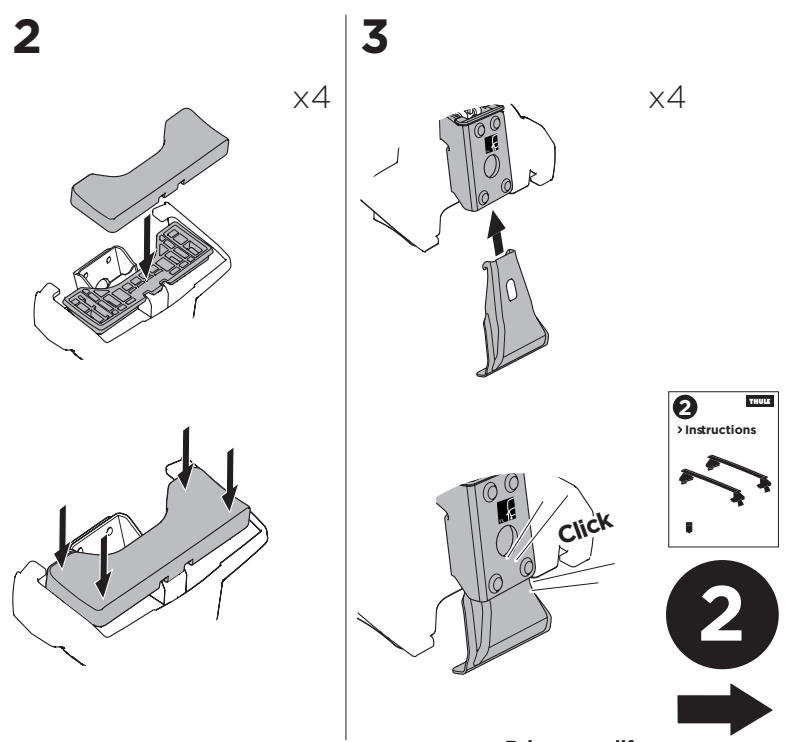

1

Kit 145261

POLESTAR 2, 5-dr Hatchback, 20-

ISO 11154-E

5560740001

Bring your life
thule.com

THULE WingBar Evo	THULE WingBar Edge	THULE WingBar	THULE SquareBar Evo	Evo X (scale)	Edge X (scale)
POLESTAR 2, 5-dr Hatchback, 20-				37,5	D
THULE ProBar Evo	THULE SlideBar Evo				X (mm/inch)
POLESTAR 2, 5-dr Hatchback, 20-				1026 mm / 40 3/8"	

THULE WingBar Evo	THULE WingBar Edge	THULE WingBar	THULE SquareBar Evo	Evo Y (scale)	Edge Y (scale)
POLESTAR 2, 5-dr Hatchback, 20-				32,5	N
THULE ProBar Evo	THULE SlideBar Evo				Y (mm/inch)
POLESTAR 2, 5-dr Hatchback, 20-				976 mm / 38 3/8"	

	W (mm/inch)	Z (mm/inch)
POLESTAR 2, 5-dr Hatchback, 20-	690 mm / 27 1/8"	290 mm / 11 3/8"