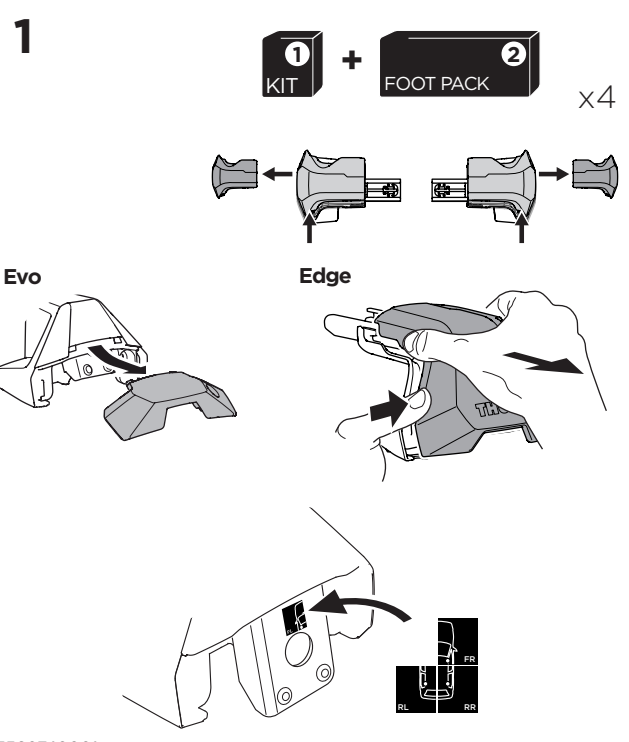

1

Kit 145261

POLESTAR 2, 5-dr Hatchback, 20-

ISO 11154-E

5560740001

Bring your life
thule.com

THULE WingBar Evo	THULE WingBar Edge	THULE WingBar	THULE SquareBar Evo	Evo X (scale)	Edge X (scale)
POLESTAR 2, 5-dr Hatchback, 20-				37,5	D
THULE ProBar Evo	THULE SlideBar Evo				X (mm/inch)
POLESTAR 2, 5-dr Hatchback, 20-				1026 mm / 40 3/8"	

THULE WingBar Evo	THULE WingBar Edge	THULE WingBar	THULE SquareBar Evo	Evo Y (scale)	Edge Y (scale)
POLESTAR 2, 5-dr Hatchback, 20-				32,5	N
THULE ProBar Evo	THULE SlideBar Evo				Y (mm/inch)
POLESTAR 2, 5-dr Hatchback, 20-				976 mm / 38 3/8"	

	W (mm/inch)	Z (mm/inch)
POLESTAR 2, 5-dr Hatchback, 20-	690 mm / 27 1/8"	290 mm / 11 3/8"