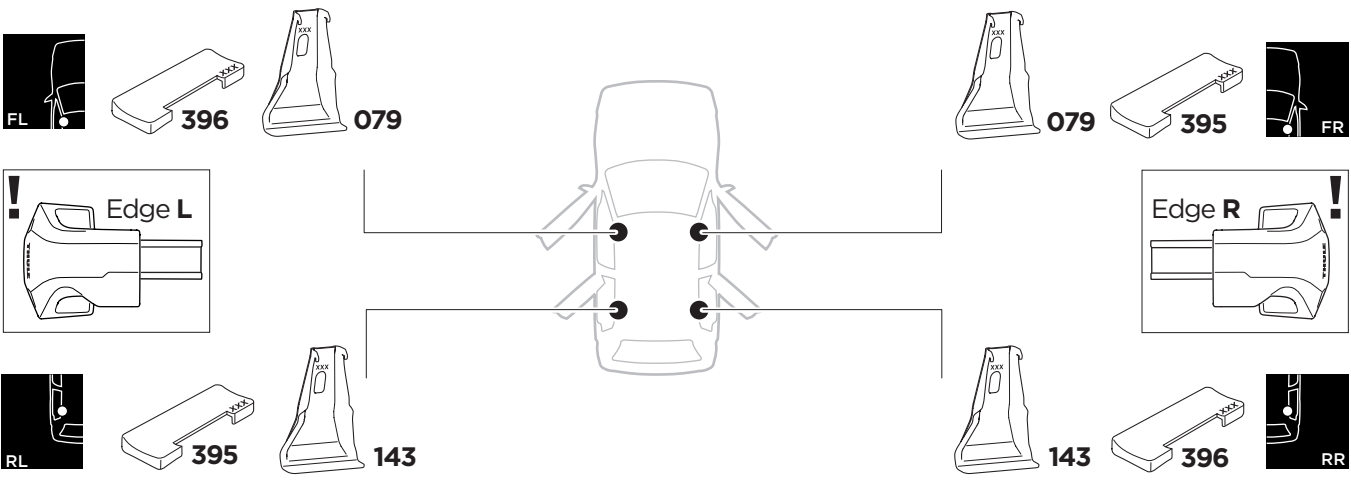

1

Kit 145261

POLESTAR 2, 5-dr Hatchback, 20-

ISO 11154-E

5560740001

Bring your life
thule.com

THULE WingBar Evo	THULE WingBar Edge	THULE WingBar	THULE SquareBar Evo	Evo X (scale)	Edge X (scale)
POLESTAR 2, 5-dr Hatchback, 20-				37,5	D
THULE ProBar Evo	THULE SlideBar Evo				X (mm/inch)
POLESTAR 2, 5-dr Hatchback, 20-				1026 mm / 40 3/8"	

THULE WingBar Evo	THULE WingBar Edge	THULE WingBar	THULE SquareBar Evo	Evo Y (scale)	Edge Y (scale)
POLESTAR 2, 5-dr Hatchback, 20-				32,5	N
THULE ProBar Evo	THULE SlideBar Evo				Y (mm/inch)
POLESTAR 2, 5-dr Hatchback, 20-				976 mm / 38 3/8"	

	W (mm/inch)	Z (mm/inch)
POLESTAR 2, 5-dr Hatchback, 20-	690 mm / 27 1/8"	290 mm / 11 3/8"