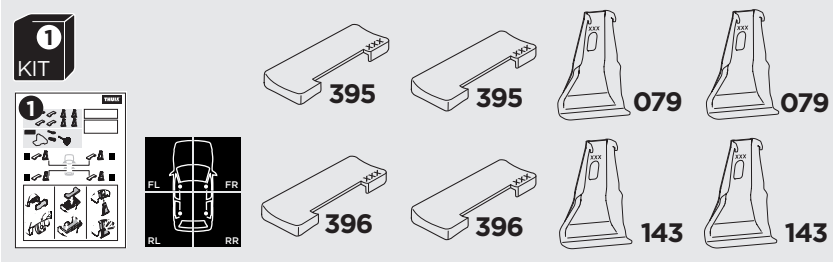

1

Kit 145261

POLESTAR 2, 5-dr Hatchback, 20-

ISO 11154-E

5560740001

Bring your life
thule.com

THULE WingBar Evo	THULE WingBar Edge	THULE WingBar	THULE SquareBar Evo	Evo X (scale)	Edge X (scale)
POLESTAR 2, 5-dr Hatchback, 20-				37,5	D
THULE ProBar Evo	THULE SlideBar Evo				X (mm/inch)
POLESTAR 2, 5-dr Hatchback, 20-				1026 mm / 40 3/8"	

THULE WingBar Evo	THULE WingBar Edge	THULE WingBar	THULE SquareBar Evo	Evo Y (scale)	Edge Y (scale)
POLESTAR 2, 5-dr Hatchback, 20-				32,5	N
THULE ProBar Evo	THULE SlideBar Evo				Y (mm/inch)
POLESTAR 2, 5-dr Hatchback, 20-				976 mm / 38 3/8"	

	W (mm/inch)	Z (mm/inch)
POLESTAR 2, 5-dr Hatchback, 20-	690 mm / 27 1/8"	290 mm / 11 3/8"